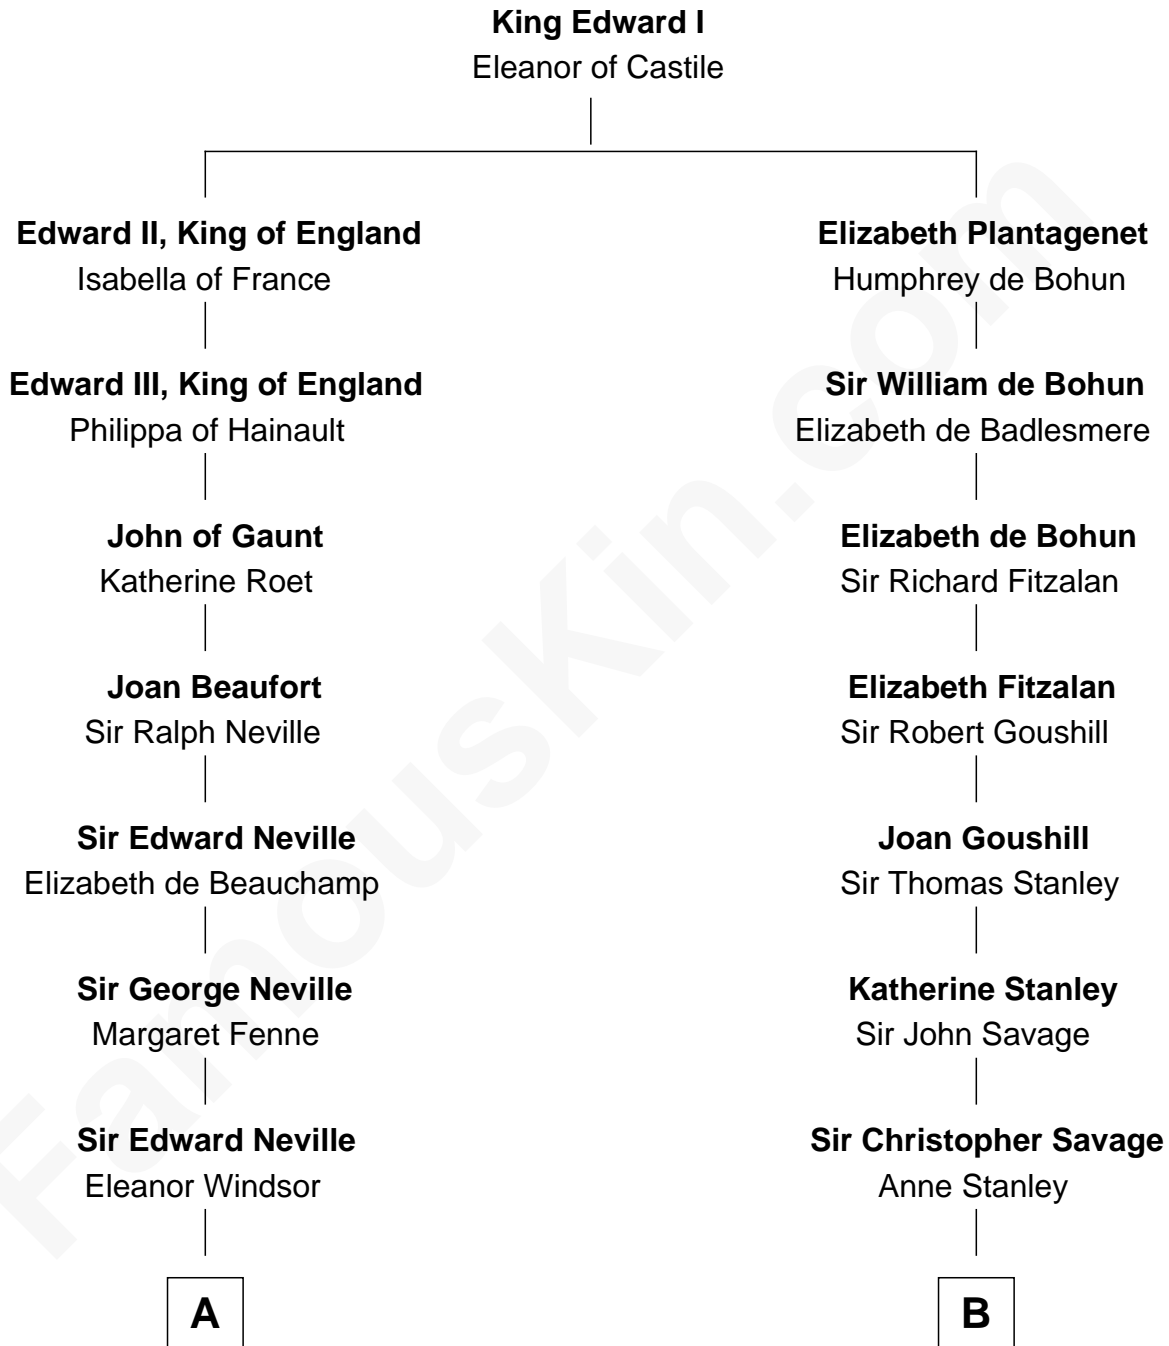

FamousKin.com

Relationship Chart of

Lytton Strachey

Author and Co-Founder of Bloomsbury Group

17th cousin 3 times removed of

Adlai Stevenson II
31st Governor of Illinois

C

—
Mary Peachy Frye
Rev. Lewis Warner Green

—
Letitia Green
Adlai Ewing Stevenson

—
Lewis Green Stevenson
Helen Louise Davis

—
Adlai Stevenson II
31st Governor of Illinois

FamousKin.com