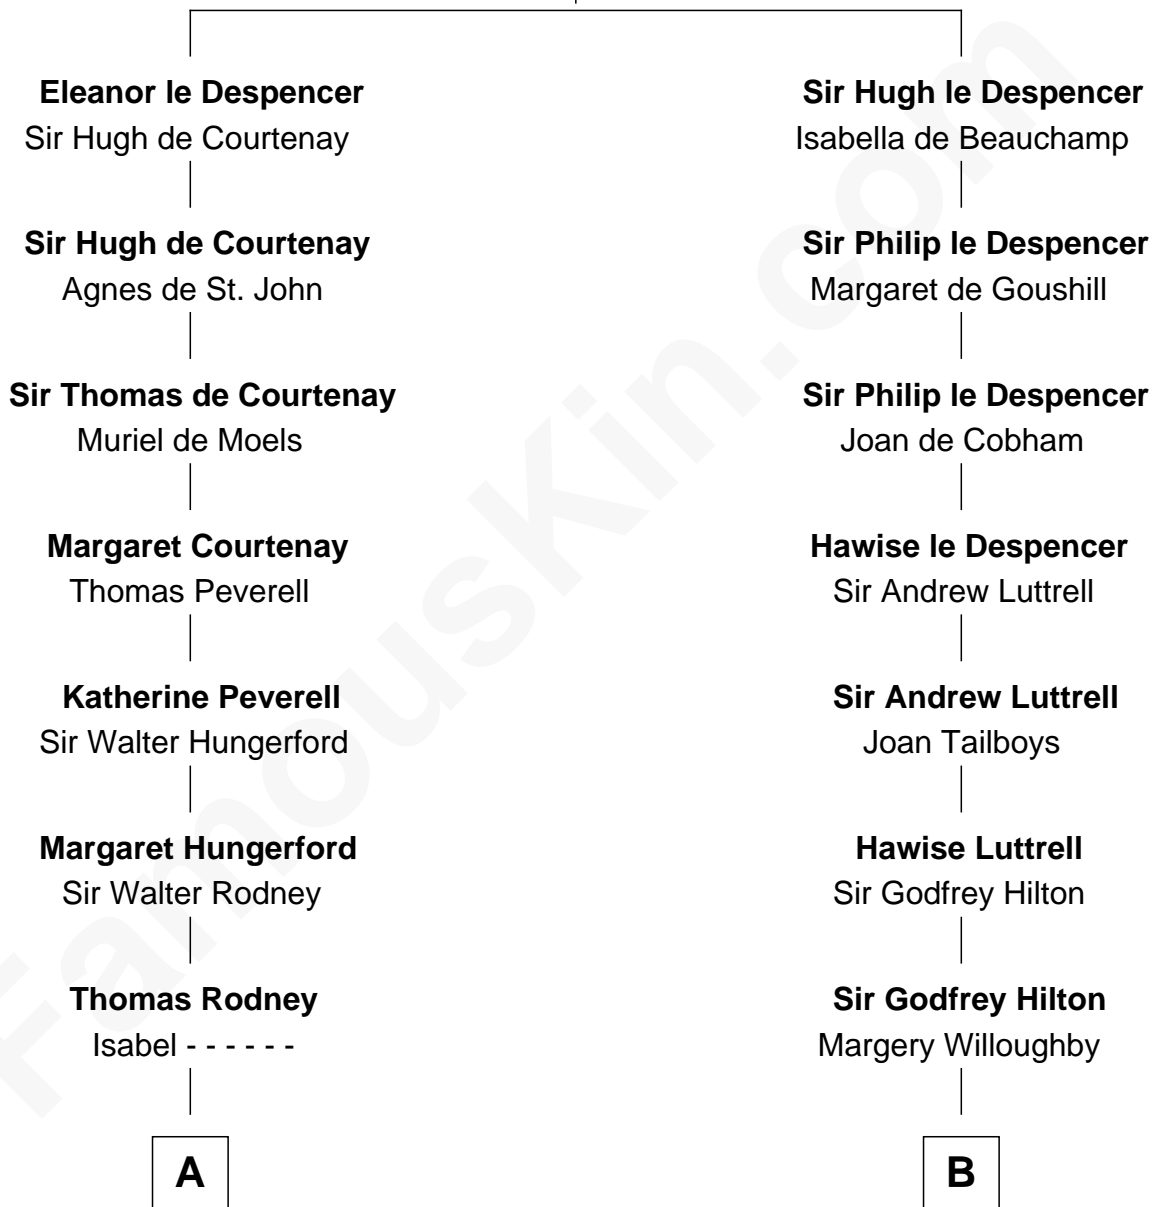

FamousKin.com

Relationship Chart of

Lytton Strachey

Author and Co-Founder of Bloomsbury Group

17th cousin 1 time removed of

Nicholas Gilman

Signer of the U.S. Constitution

Sir Hugh le Despencer

Aveline Basset

C

—
Sir Richard Strachey

Jane Maria Grant

—
Lytton Strachey

British Author

FamousKin.com