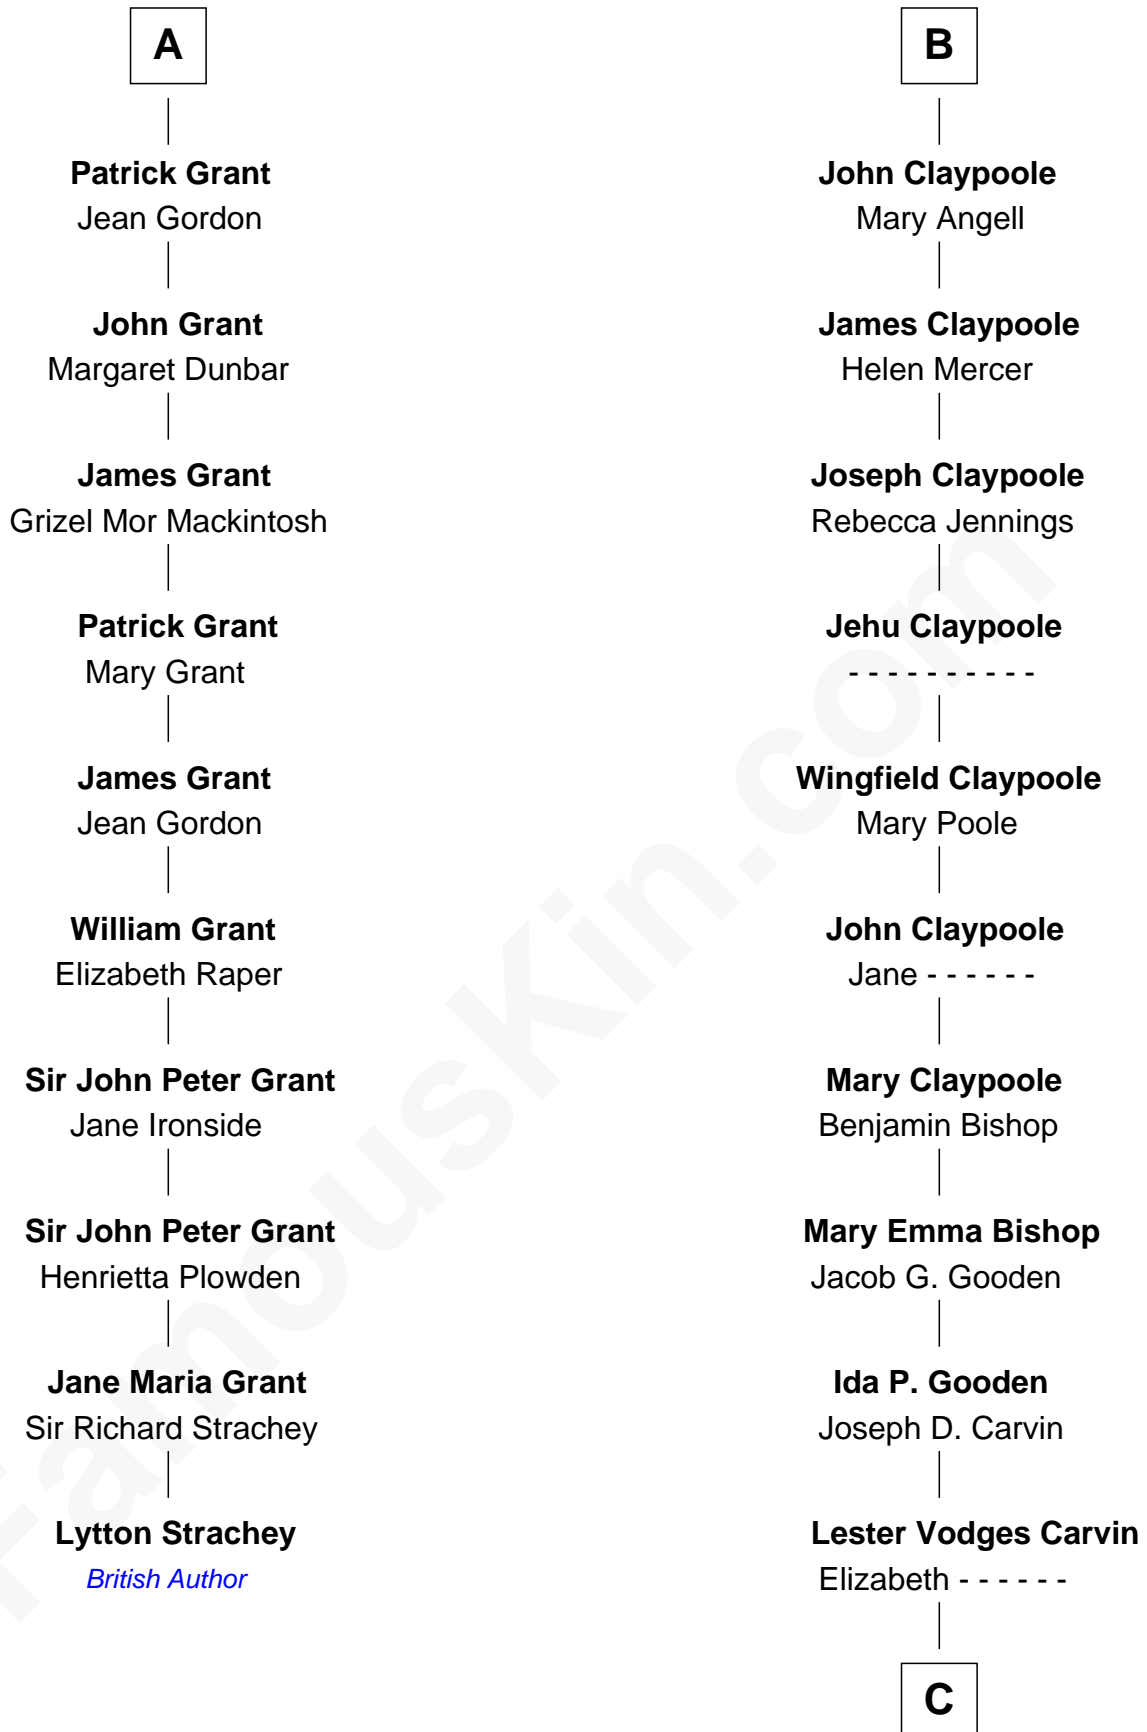

## Relationship Chart of

### Lytton Strachey

Author and Co-Founder of Bloomsbury Group

16th cousin 2 times removed of

**Valerie Bertinelli**

Television Actress

C

Nancy L. Carvin  
Andrew Francis Bertinelli

Valerie Bertinelli  
*Television Actress*

FamousKin.com