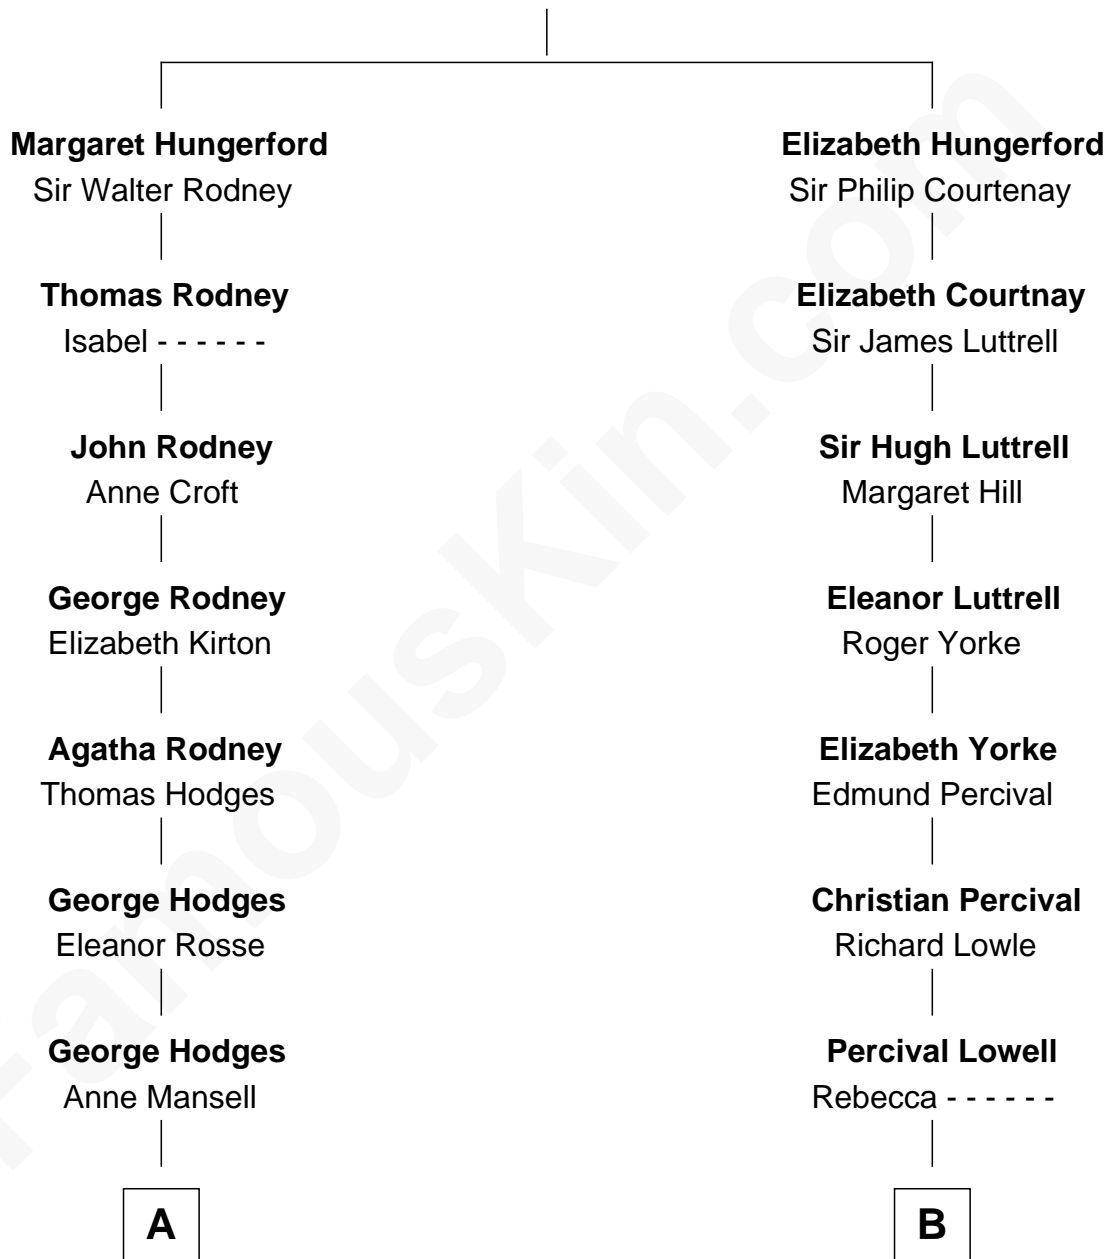

Sir Walter Hungerford

Katherine Peverell