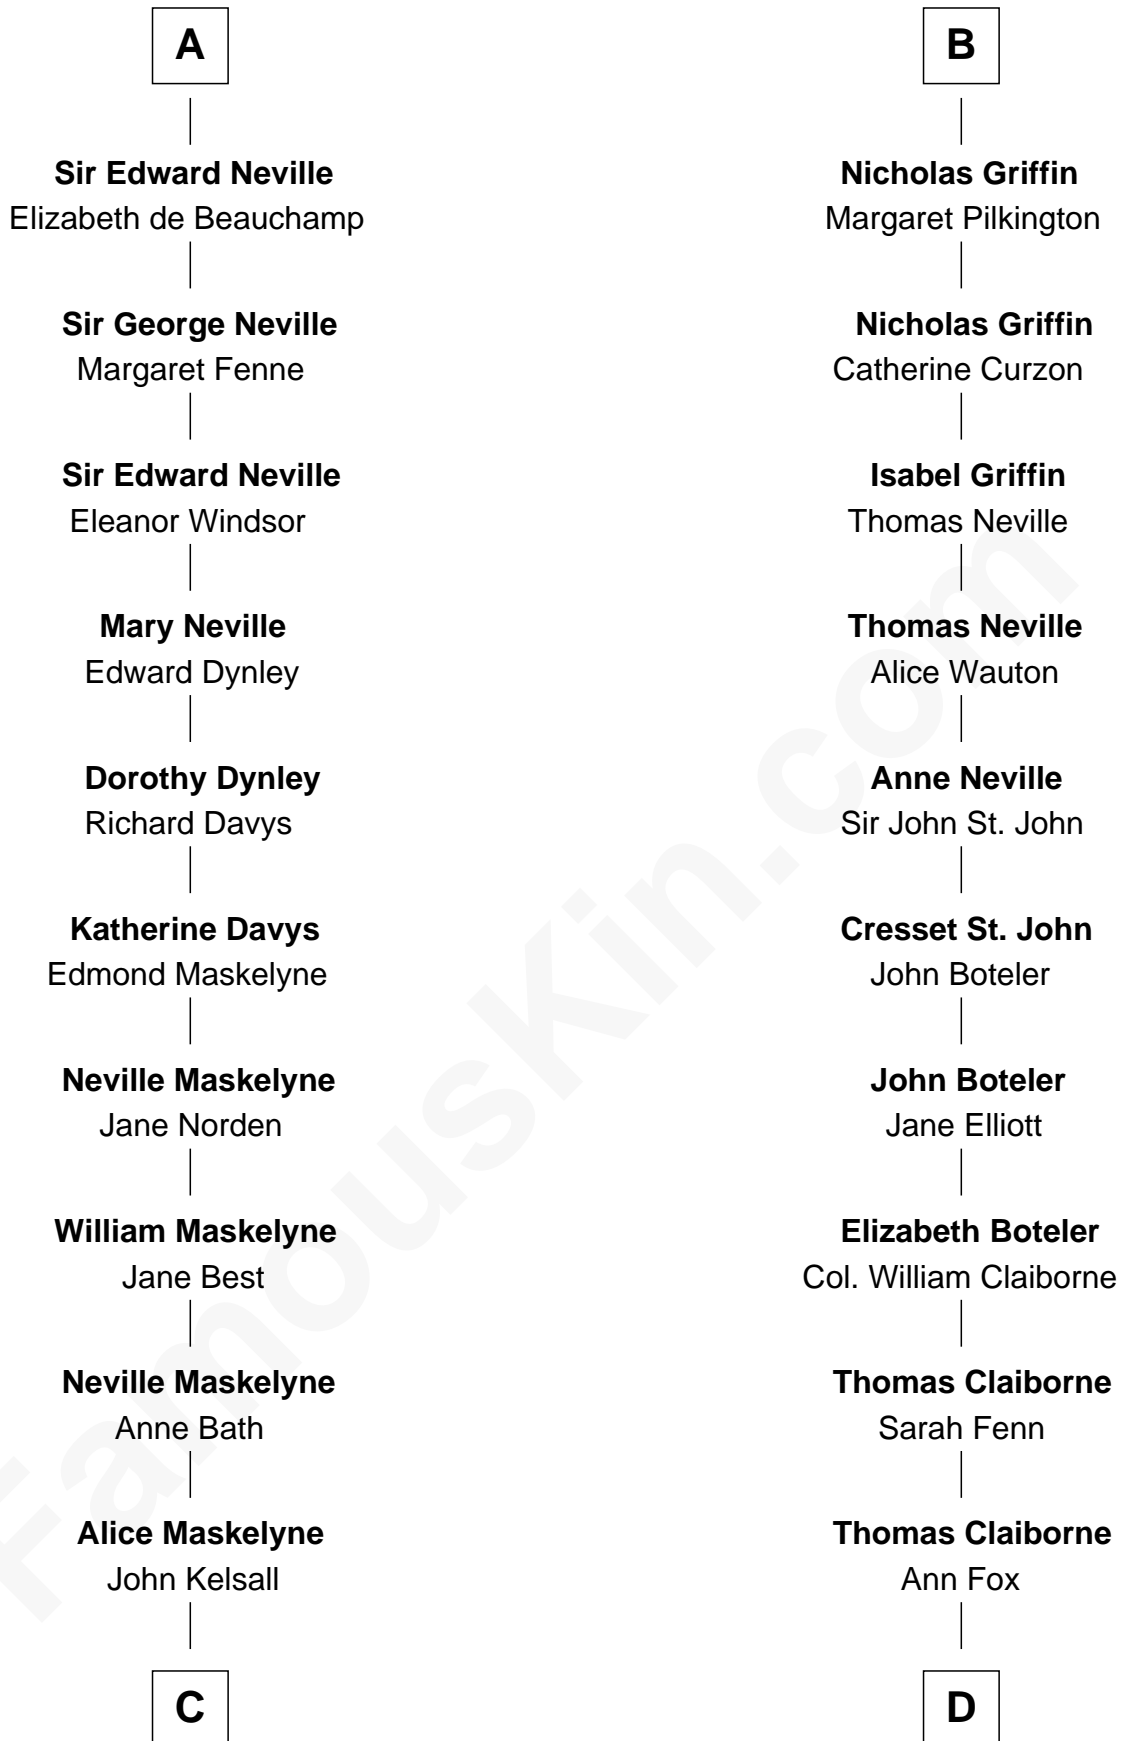

FamousKin.com

Relationship Chart of

Lytton Strachey

Author and Co-Founder of Bloomsbury Group

19th cousin 1 time removed of

William C. C. Claiborne

1st Governor of Louisiana

C

Jane Kelsall
Sir Henry Strachey

Edward Strachey
Julia Woodburn Kirkpatrick

Sir Richard Strachey
Jane Maria Grant

Lytton Strachey
British Author

D

Nathaniel Claiborne
Jane Cole

William Claiborne
Mary Leigh

William C. C. Claiborne
1st Governor of Louisiana