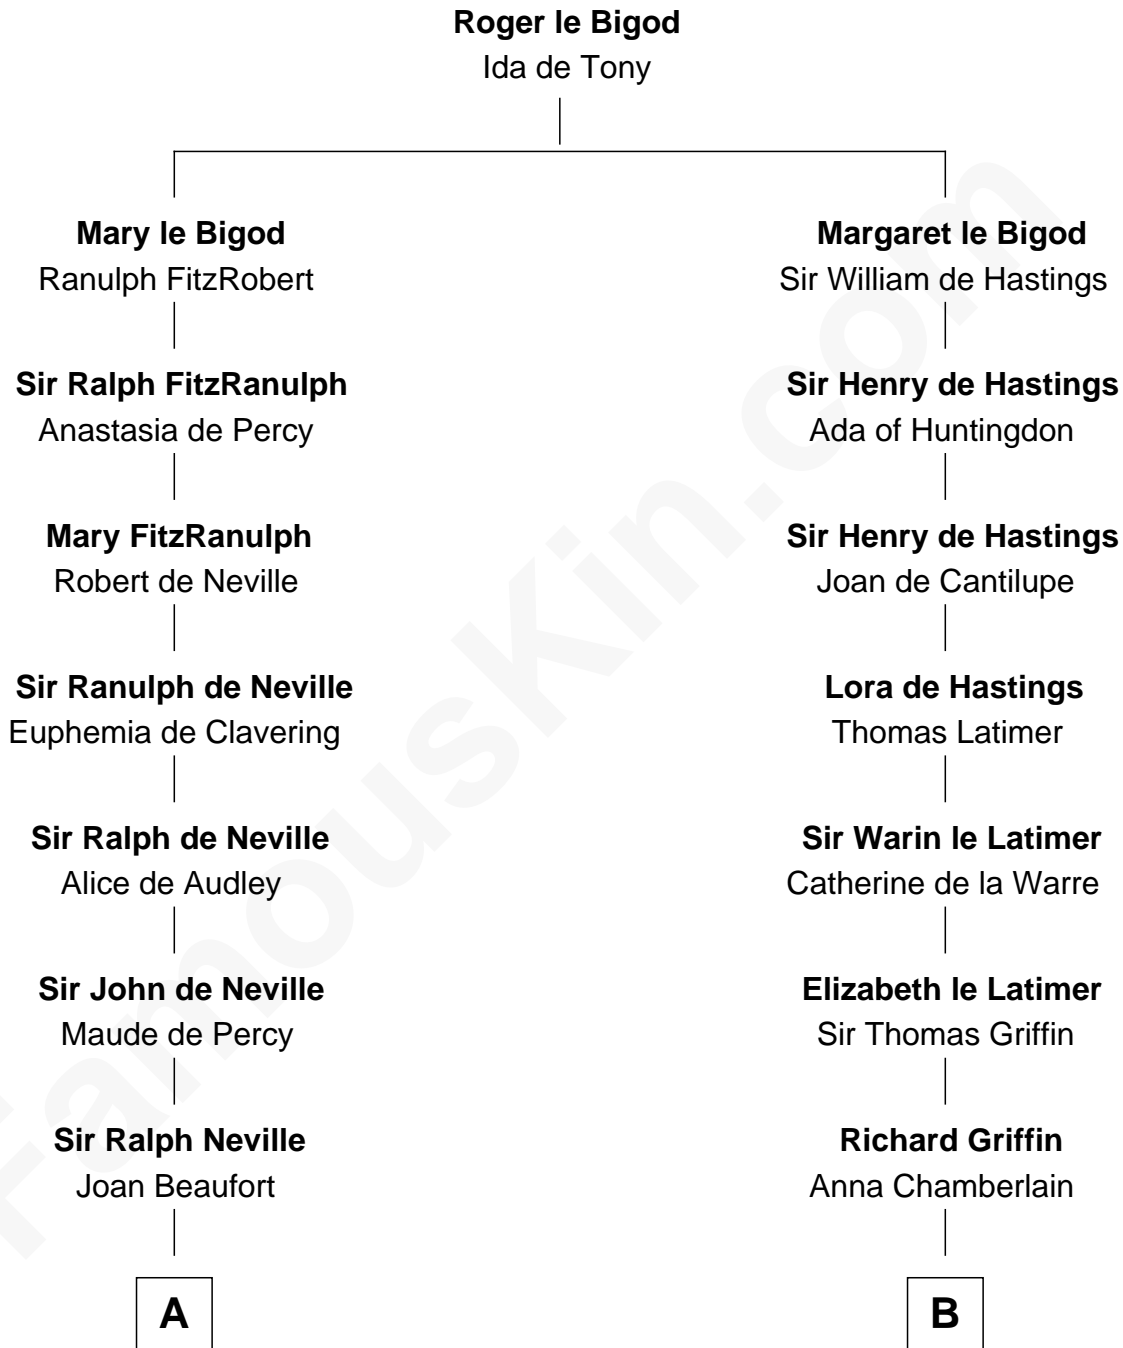

FamousKin.com

Relationship Chart of

Lytton Strachey

Author and Co-Founder of Bloomsbury Group

19th cousin 1 time removed of

William C. C. Claiborne

1st Governor of Louisiana

C

Jane Kelsall
Sir Henry Strachey

Edward Strachey
Julia Woodburn Kirkpatrick

Sir Richard Strachey
Jane Maria Grant

Lytton Strachey
British Author

D

Nathaniel Claiborne
Jane Cole

William Claiborne
Mary Leigh

William C. C. Claiborne
1st Governor of Louisiana