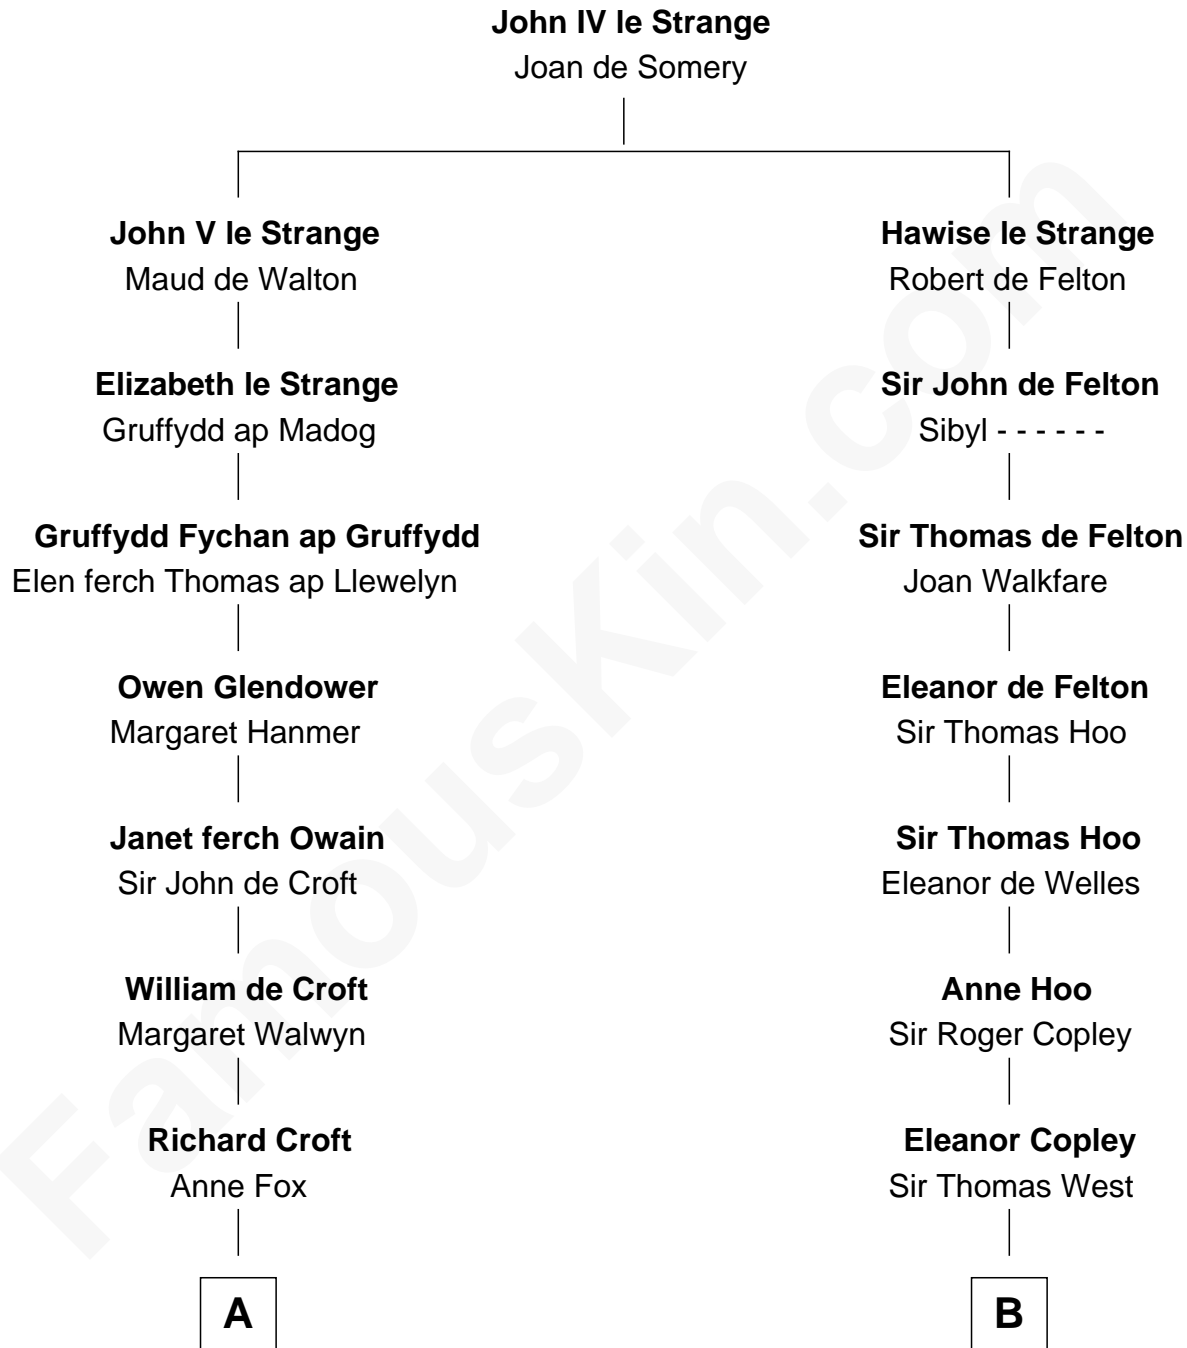

FamousKin.com

Relationship Chart of

Lytton Strachey

Author and Co-Founder of Bloomsbury Group

16th cousin 2 times removed of

William C. C. Claiborne

1st Governor of Louisiana

C

—
Sir Richard Strachey

Jane Maria Grant

—
Lytton Strachey

British Author

FamousKin.com