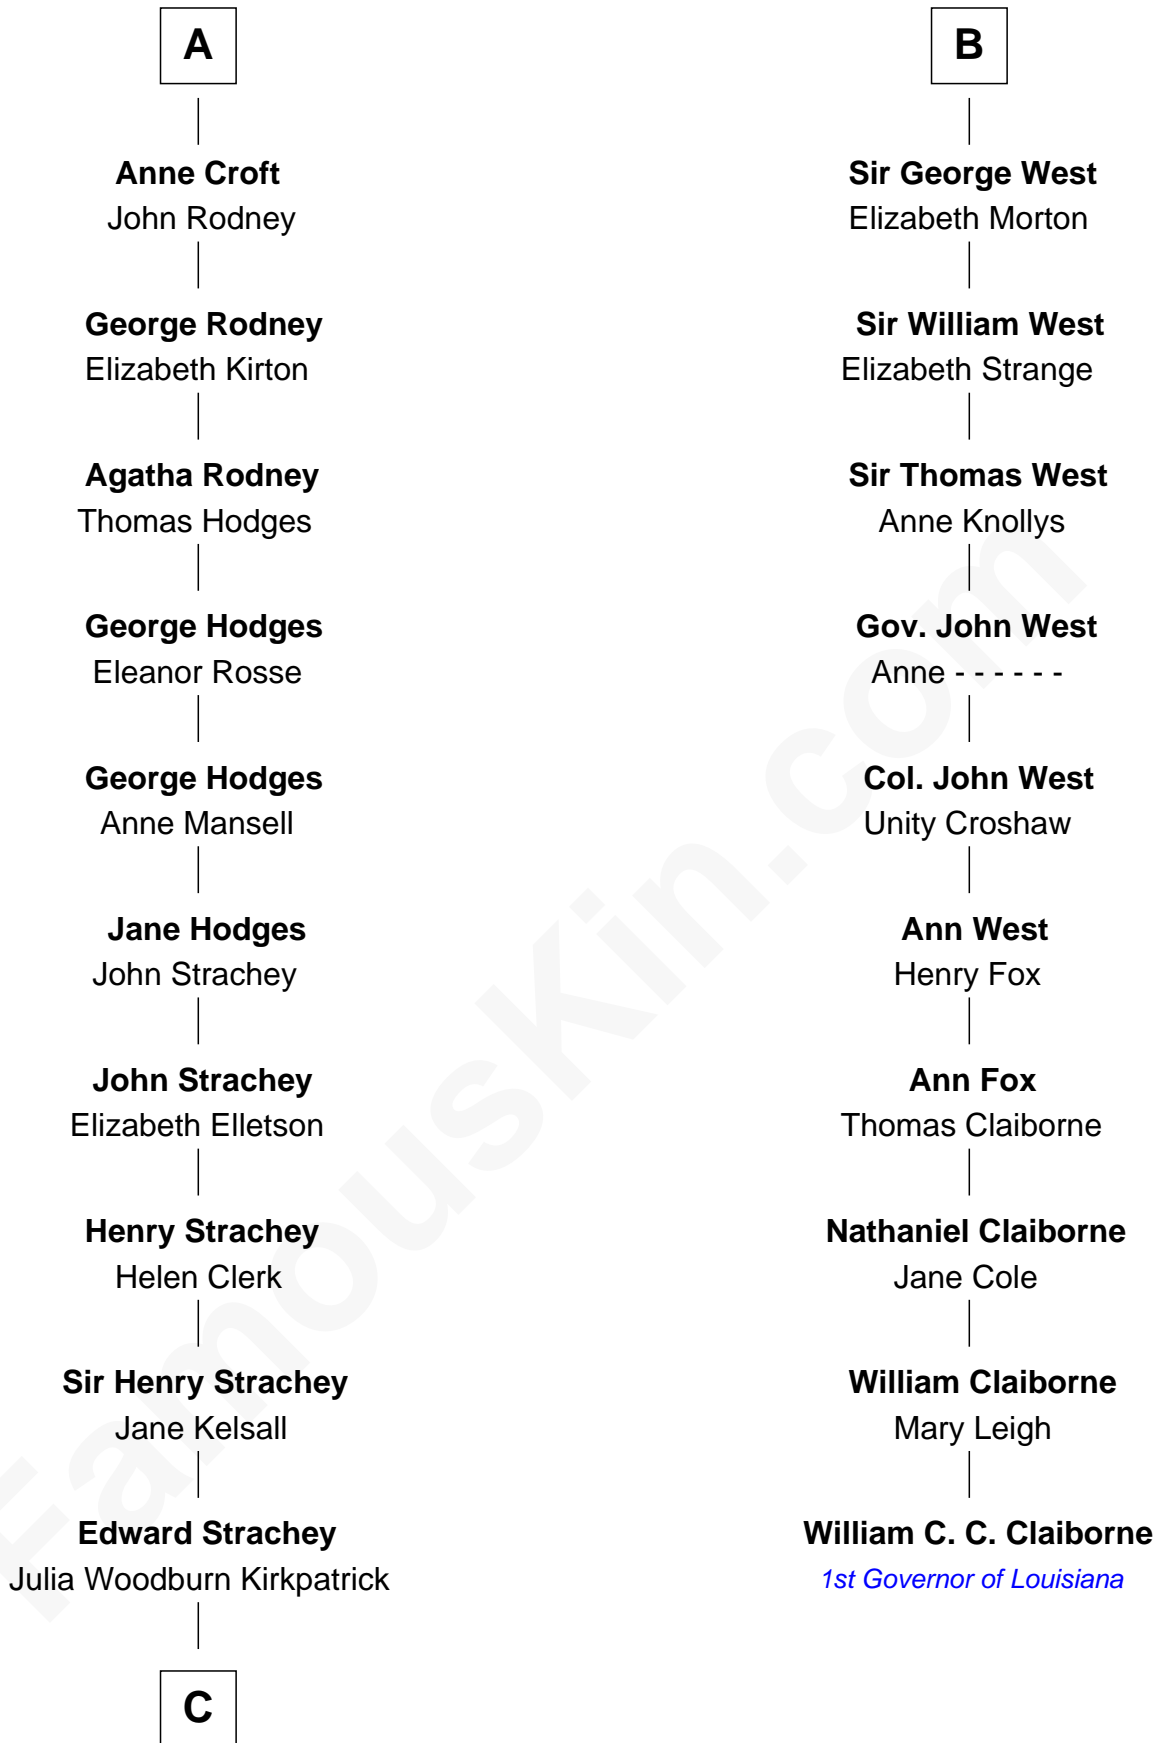

FamousKin.com

Relationship Chart of

Lytton Strachey

Author and Co-Founder of Bloomsbury Group

16th cousin 2 times removed of

William C. C. Claiborne

1st Governor of Louisiana

C

—
Sir Richard Strachey

Jane Maria Grant

—
Lytton Strachey

British Author

FamousKin.com