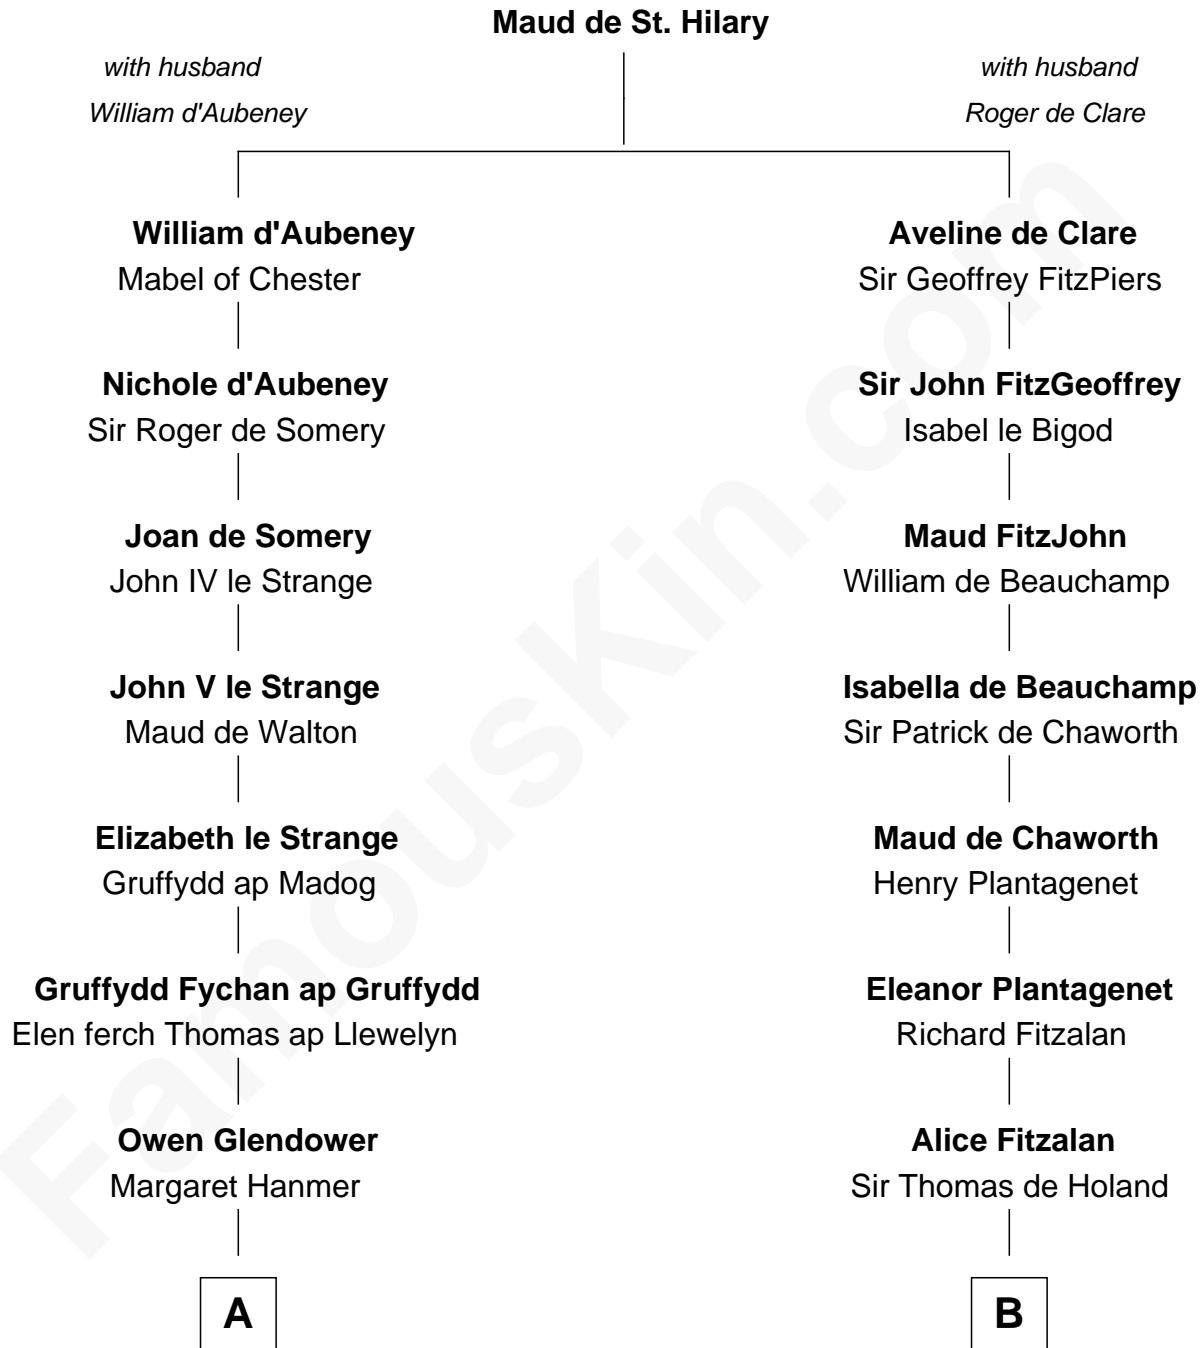

FamousKin.com

Relationship Chart of

Lytton Strachey

Author and Co-Founder of Bloomsbury Group

17th cousin 4 times removed of

Patrick Henry

1st and 6th Governor of Virginia