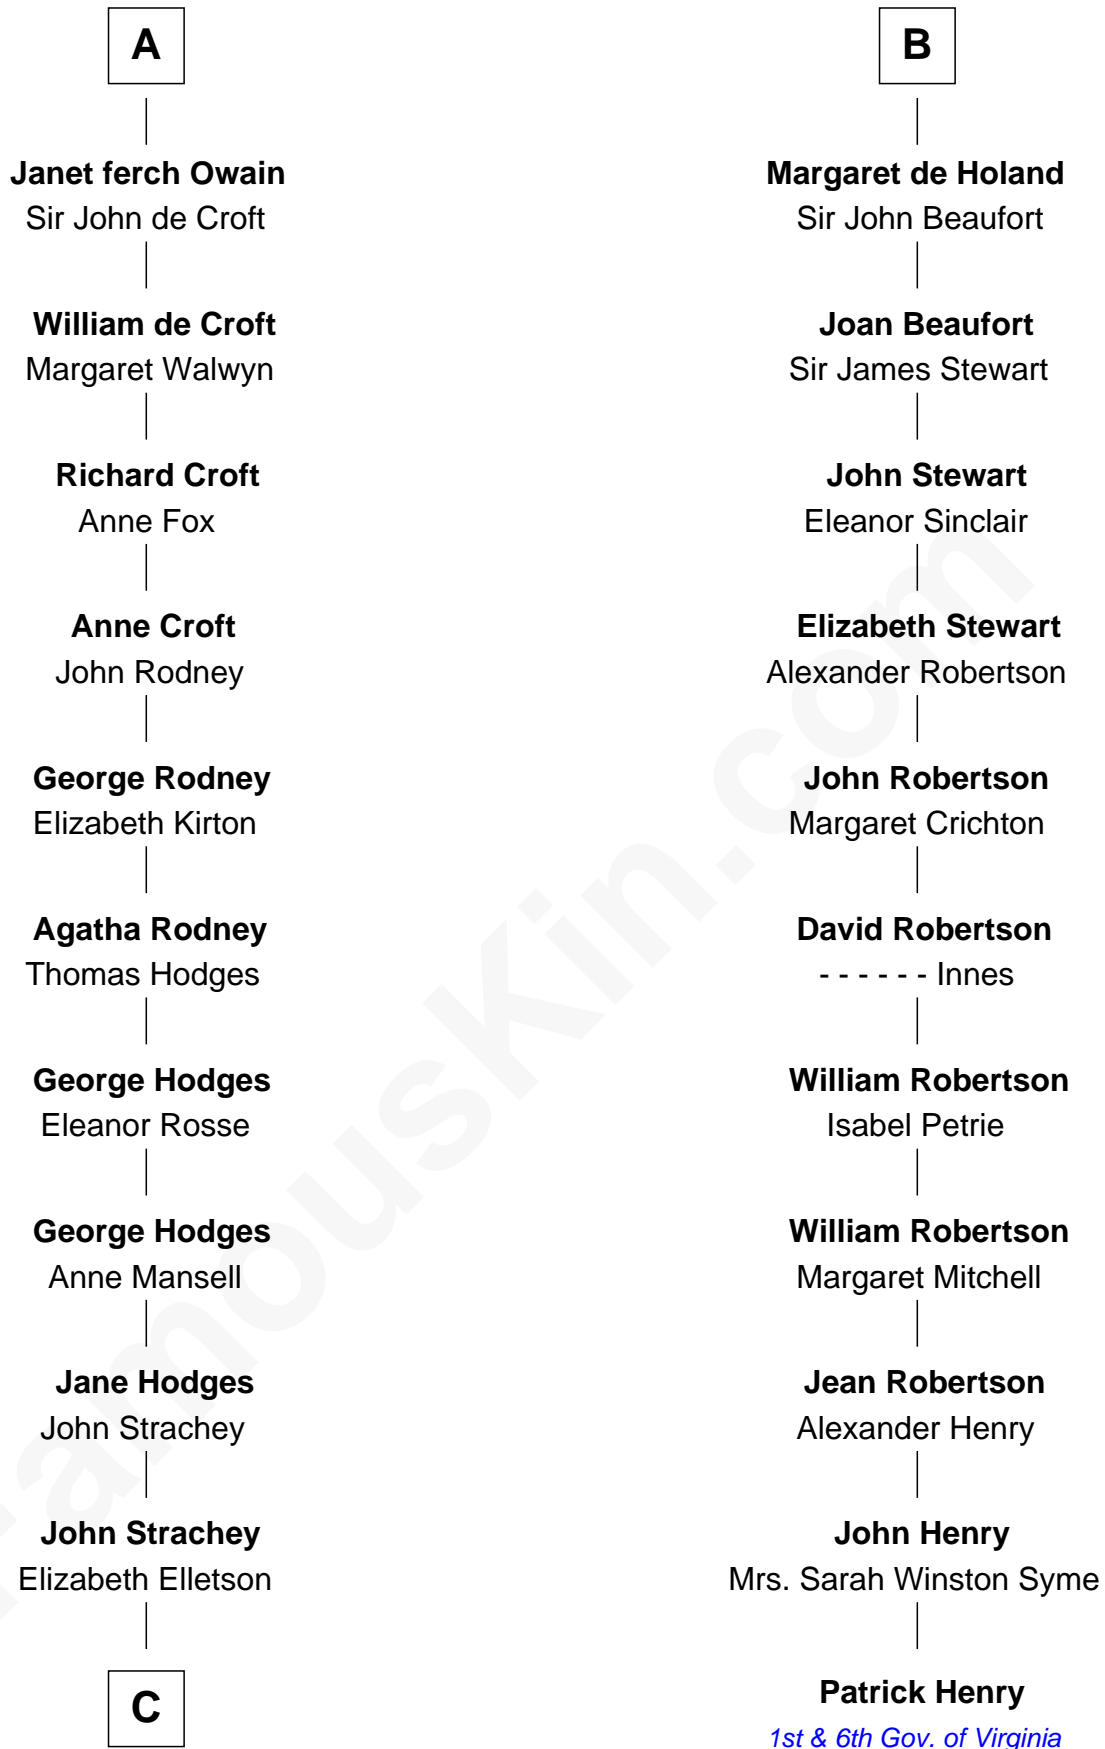

## Relationship Chart of

### Lytton Strachey

*Author and Co-Founder of Bloomsbury Group*

**17th cousin 4 times removed of**

### Patrick Henry

*1st and 6th Governor of Virginia*

**C**

**Henry Strachey**

Helen Clerk

**Sir Henry Strachey**

Jane Kelsall

**Edward Strachey**