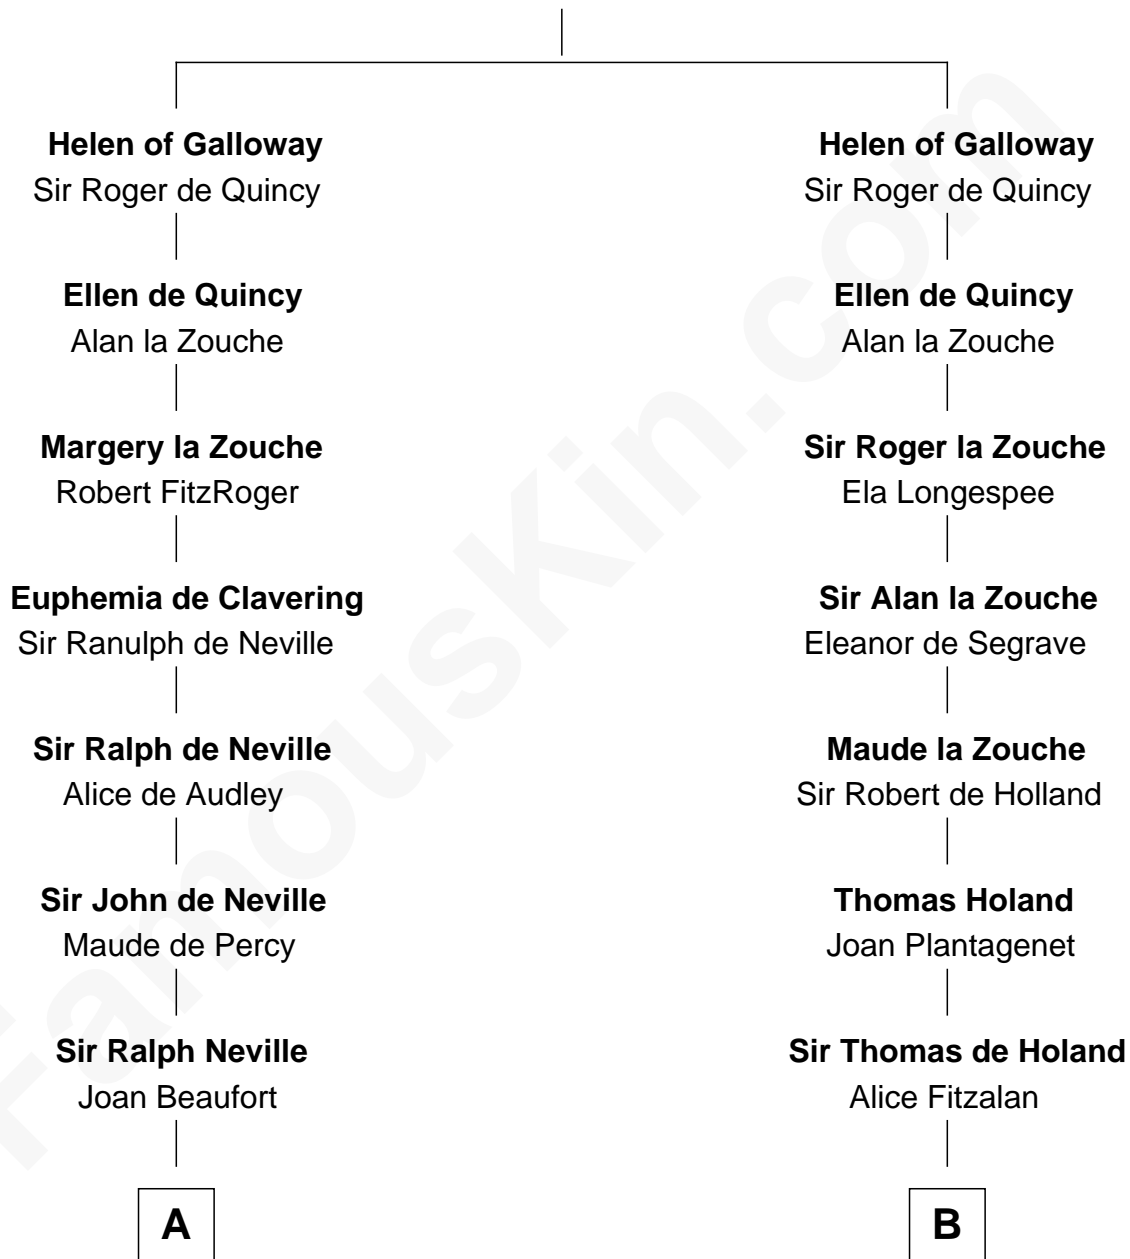

FamousKin.com

Relationship Chart of

Lytton Strachey

Author and Co-Founder of Bloomsbury Group

17th cousin 3 times removed of

Patrick Henry

1st and 6th Governor of Virginia

Alan of Galloway

Helen de l'Isle

C

—
Jane Kelsall
Sir Henry Strachey

—
Edward Strachey
Julia Woodburn Kirkpatrick

—
Sir Richard Strachey
Jane Maria Grant

—
Lytton Strachey
British Author

FamousKin.com