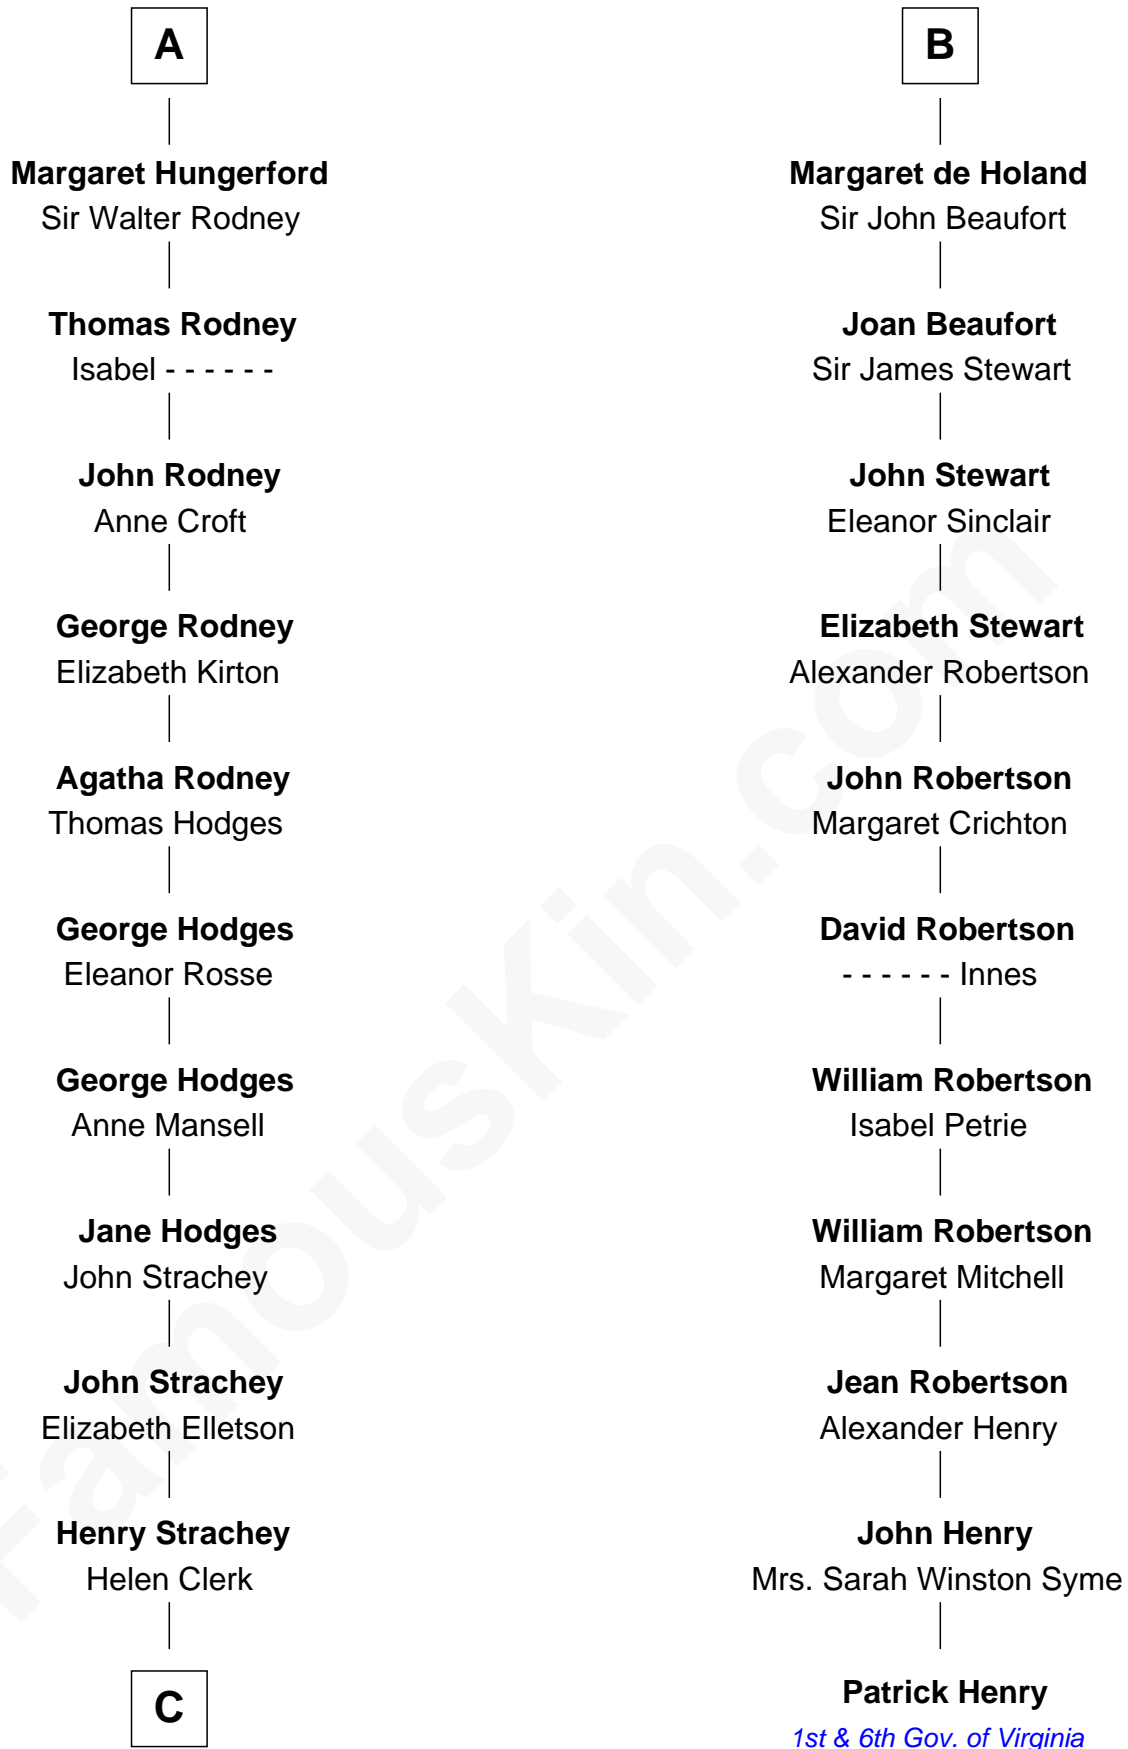

## Relationship Chart of

### Lytton Strachey

*Author and Co-Founder of Bloomsbury Group*

17th cousin 3 times removed of

### Patrick Henry

*1st and 6th Governor of Virginia*

**Saher de Quincy**  
Margaret de Beaumont

**C**

—  
**Sir Henry Strachey**

Jane Kelsall

—  
**Edward Strachey**

Julia Woodburn Kirkpatrick