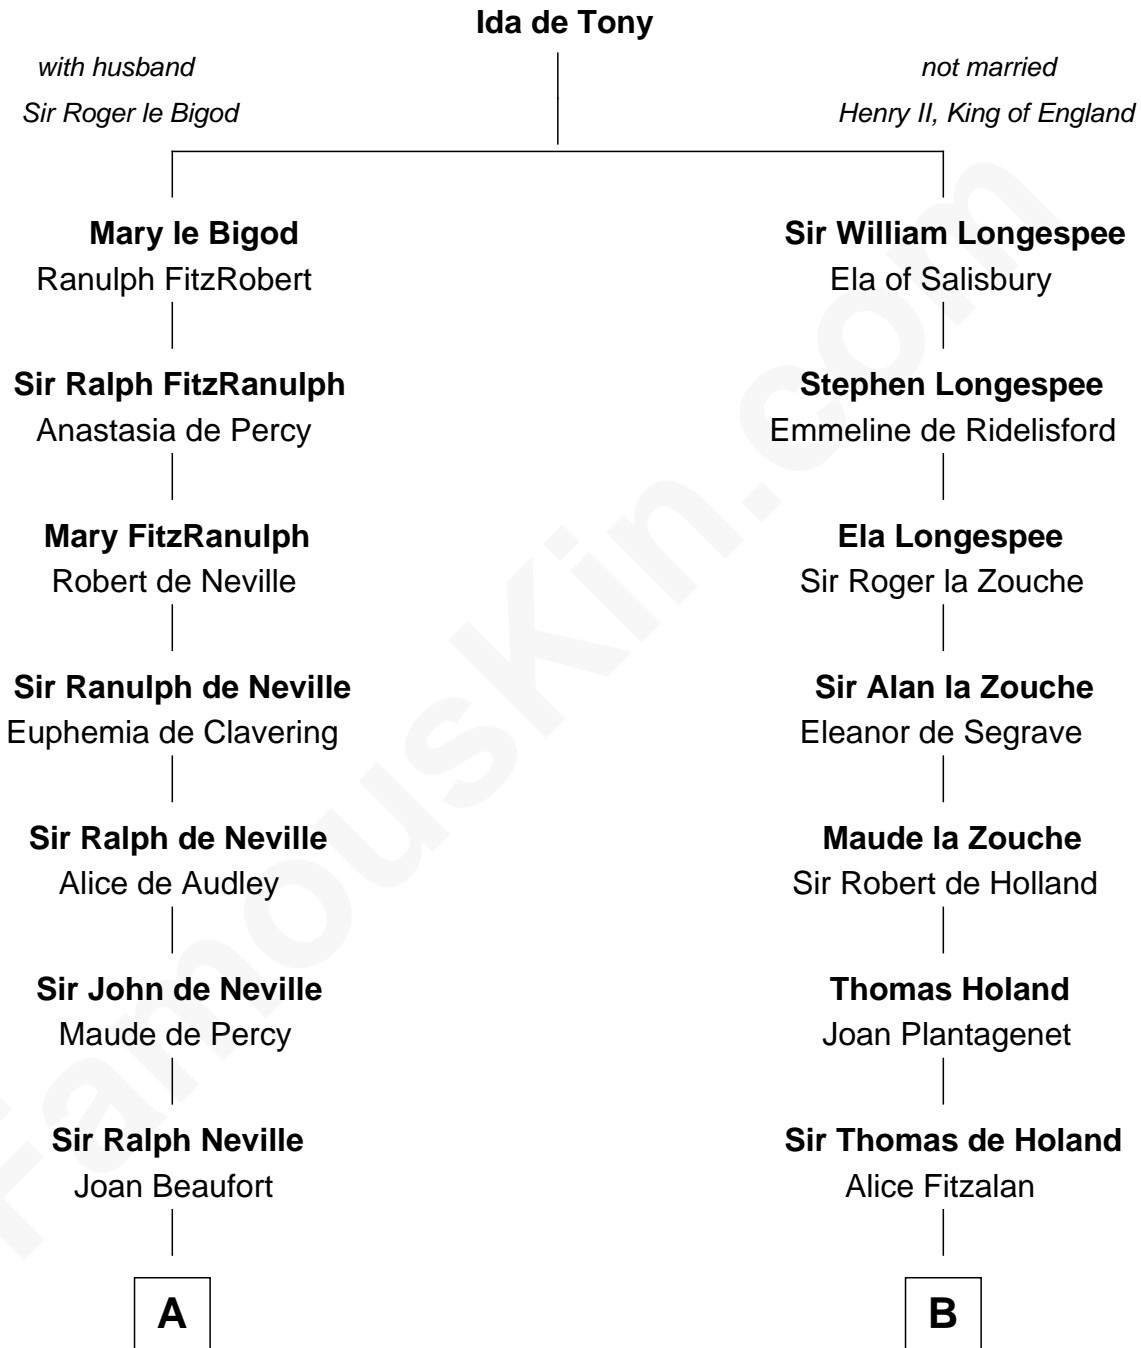

FamousKin.com

Relationship Chart of

Lytton Strachey

Author and Co-Founder of Bloomsbury Group

17th cousin 3 times removed of

Patrick Henry

1st and 6th Governor of Virginia

C

—
Jane Kelsall
Sir Henry Strachey

—
Edward Strachey
Julia Woodburn Kirkpatrick

—
Sir Richard Strachey
Jane Maria Grant

—
Lytton Strachey
British Author

FamousKin.com