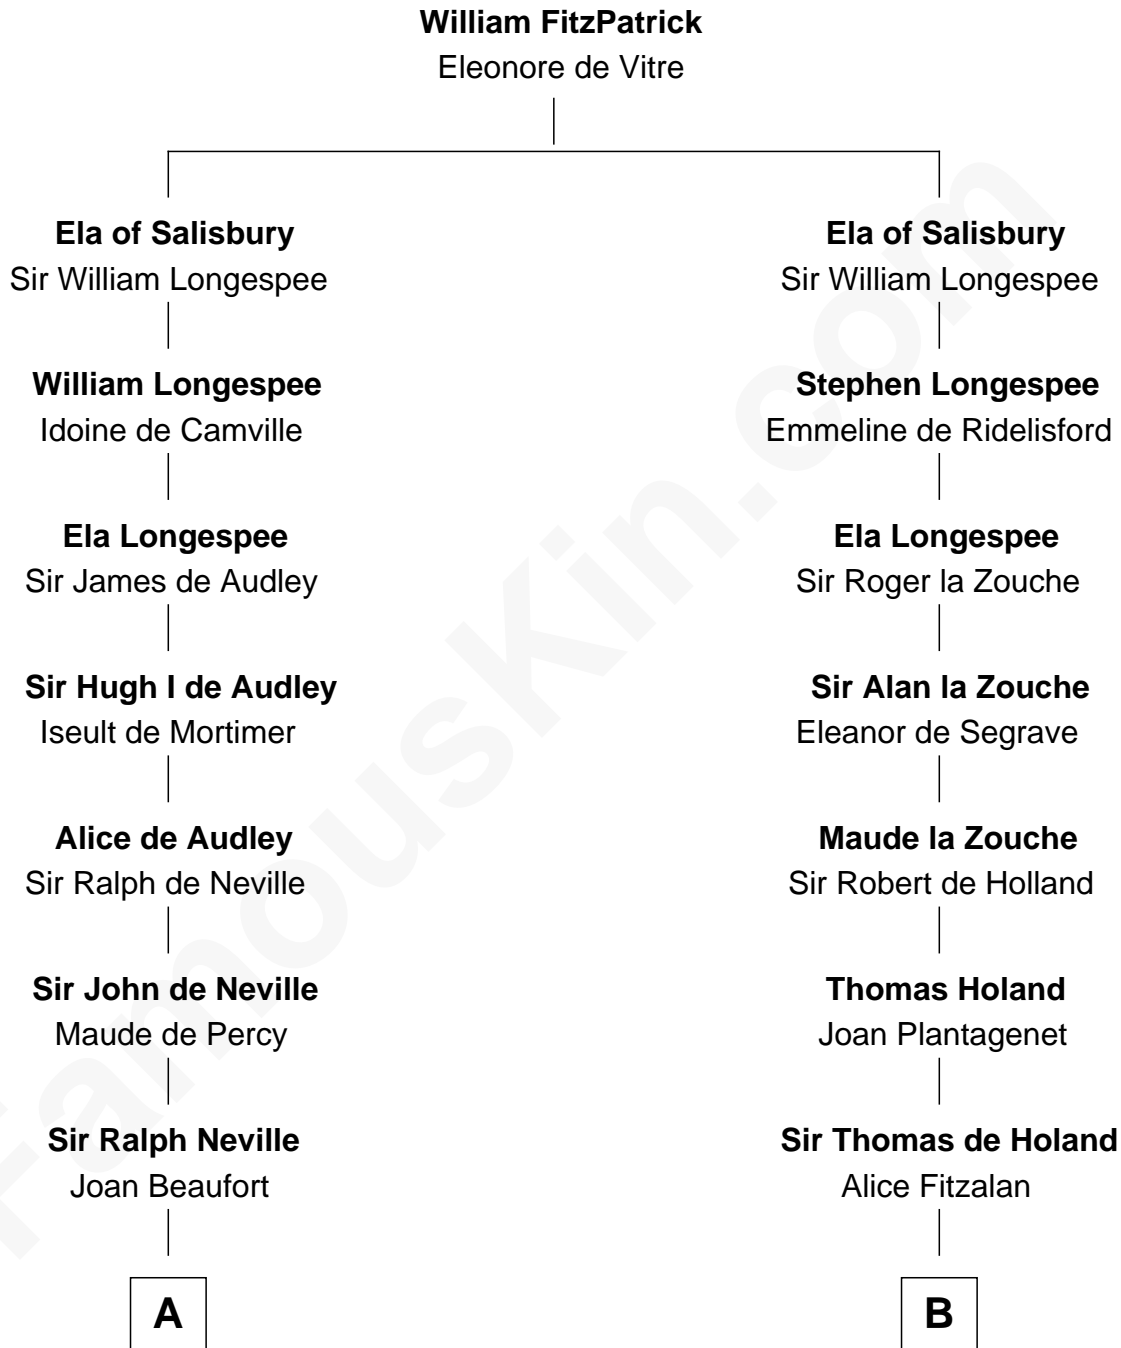

FamousKin.com

Relationship Chart of

Lytton Strachey

Author and Co-Founder of Bloomsbury Group

17th cousin 3 times removed of

Patrick Henry

1st and 6th Governor of Virginia

C

—
Jane Kelsall

Sir Henry Strachey

—
Edward Strachey

Julia Woodburn Kirkpatrick

—
Sir Richard Strachey

Jane Maria Grant

—
Lytton Strachey

British Author