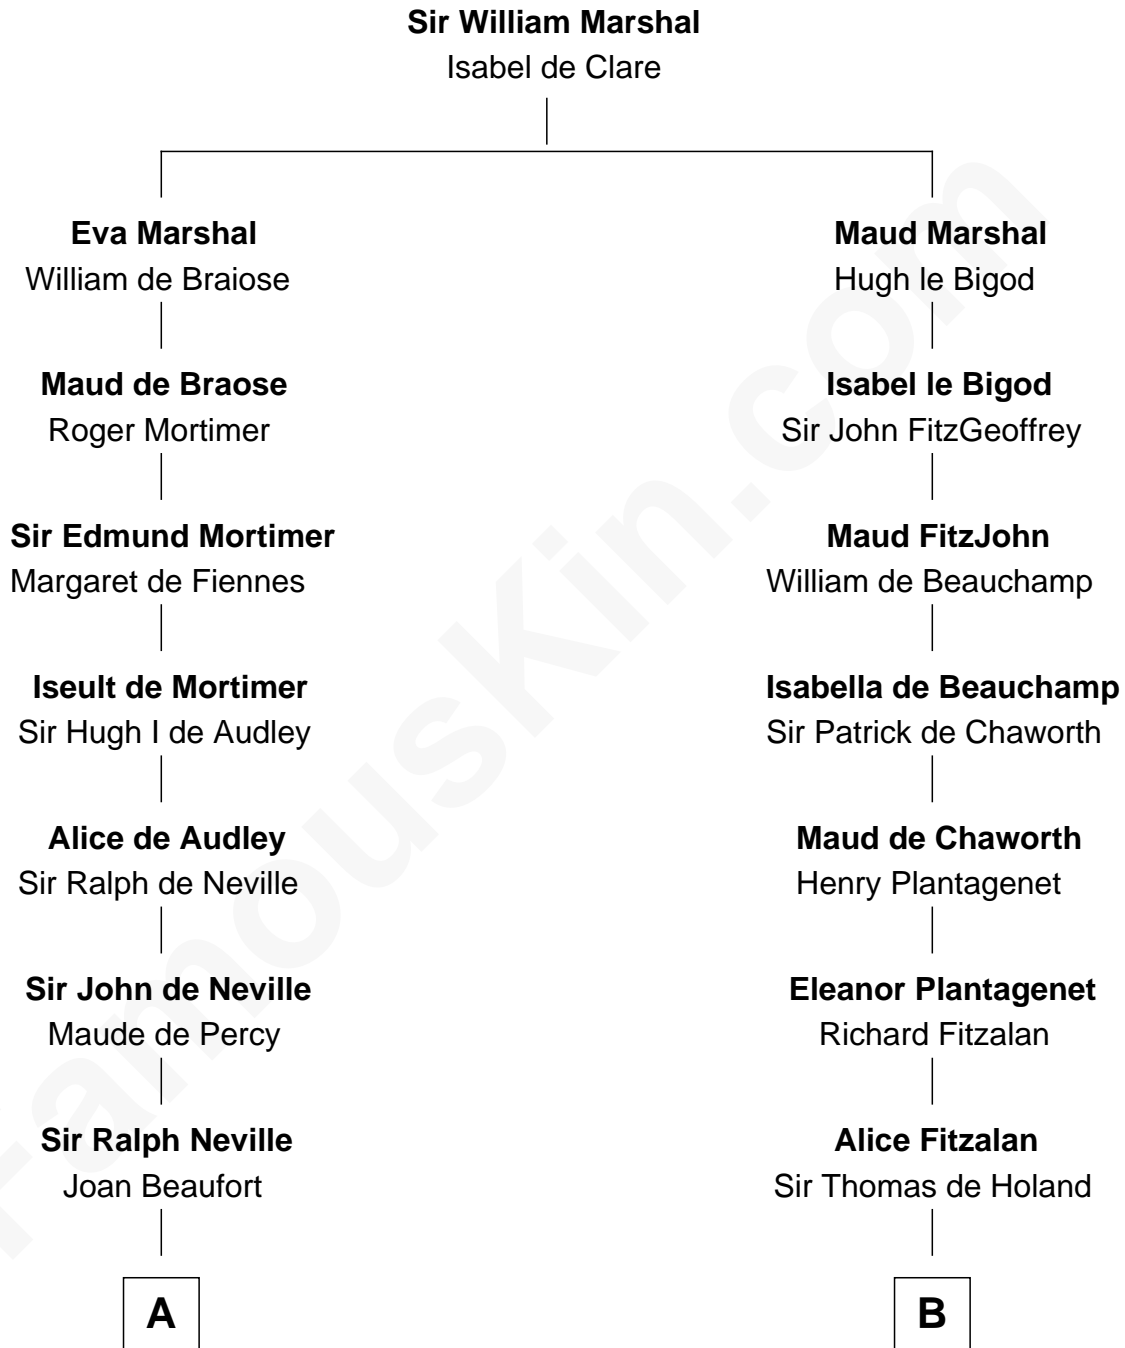

## Relationship Chart of

### Lytton Strachey

*Author and Co-Founder of Bloomsbury Group*

17th cousin 3 times removed of

### Patrick Henry

*1st and 6th Governor of Virginia*

**C**

—  
**Jane Kelsall**

Sir Henry Strachey

—  
**Edward Strachey**

Julia Woodburn Kirkpatrick

—  
**Sir Richard Strachey**