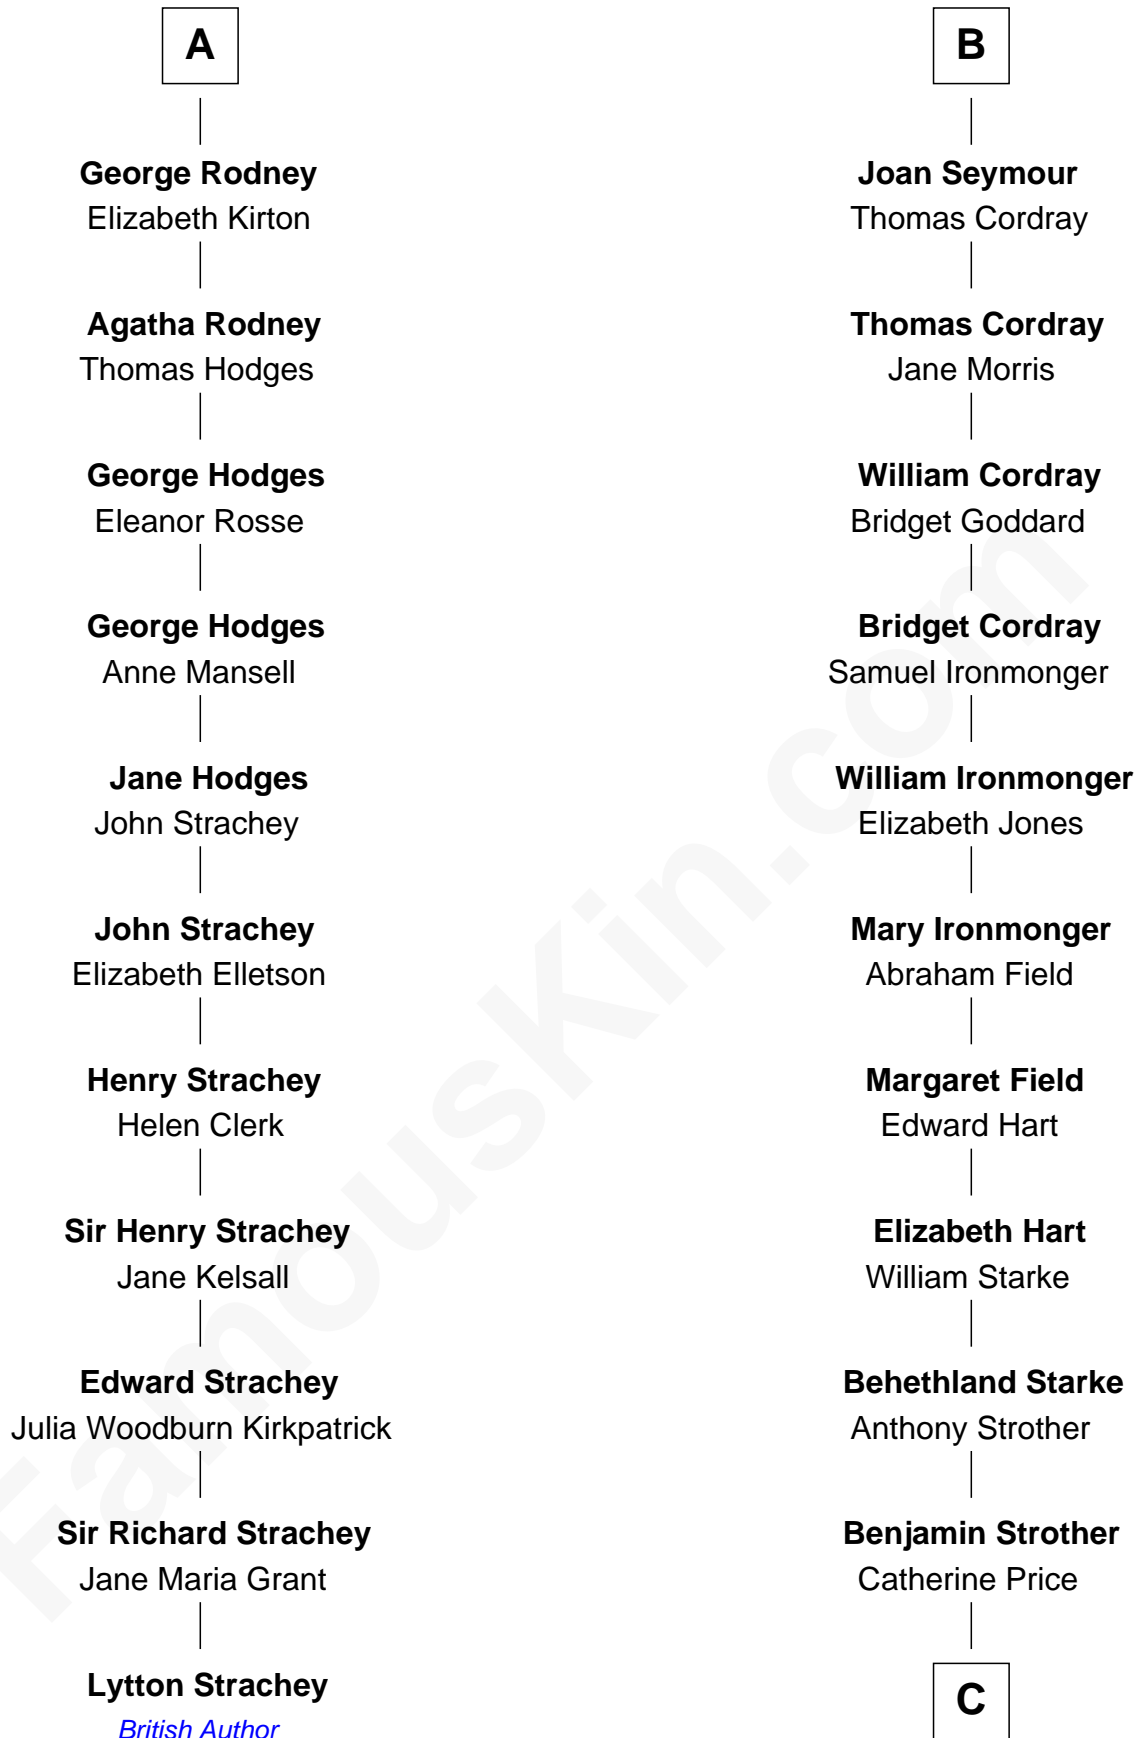

FamousKin.com

Relationship Chart of

Lytton Strachey

Author and Co-Founder of Bloomsbury Group

17th cousin 4 times removed of

Randolph Scott
Movie Actor

Sir Hugh de Courtenay
Eleanor le Despencer

C

—
Catherine Price Strother

Joseph Minor Crane

—
John William Crane

Margaret Ann Sadler

—
Joseph Minor Crane

Lavinia Lionberger

—
Lucy Lionberger Crane

George Grant Scott