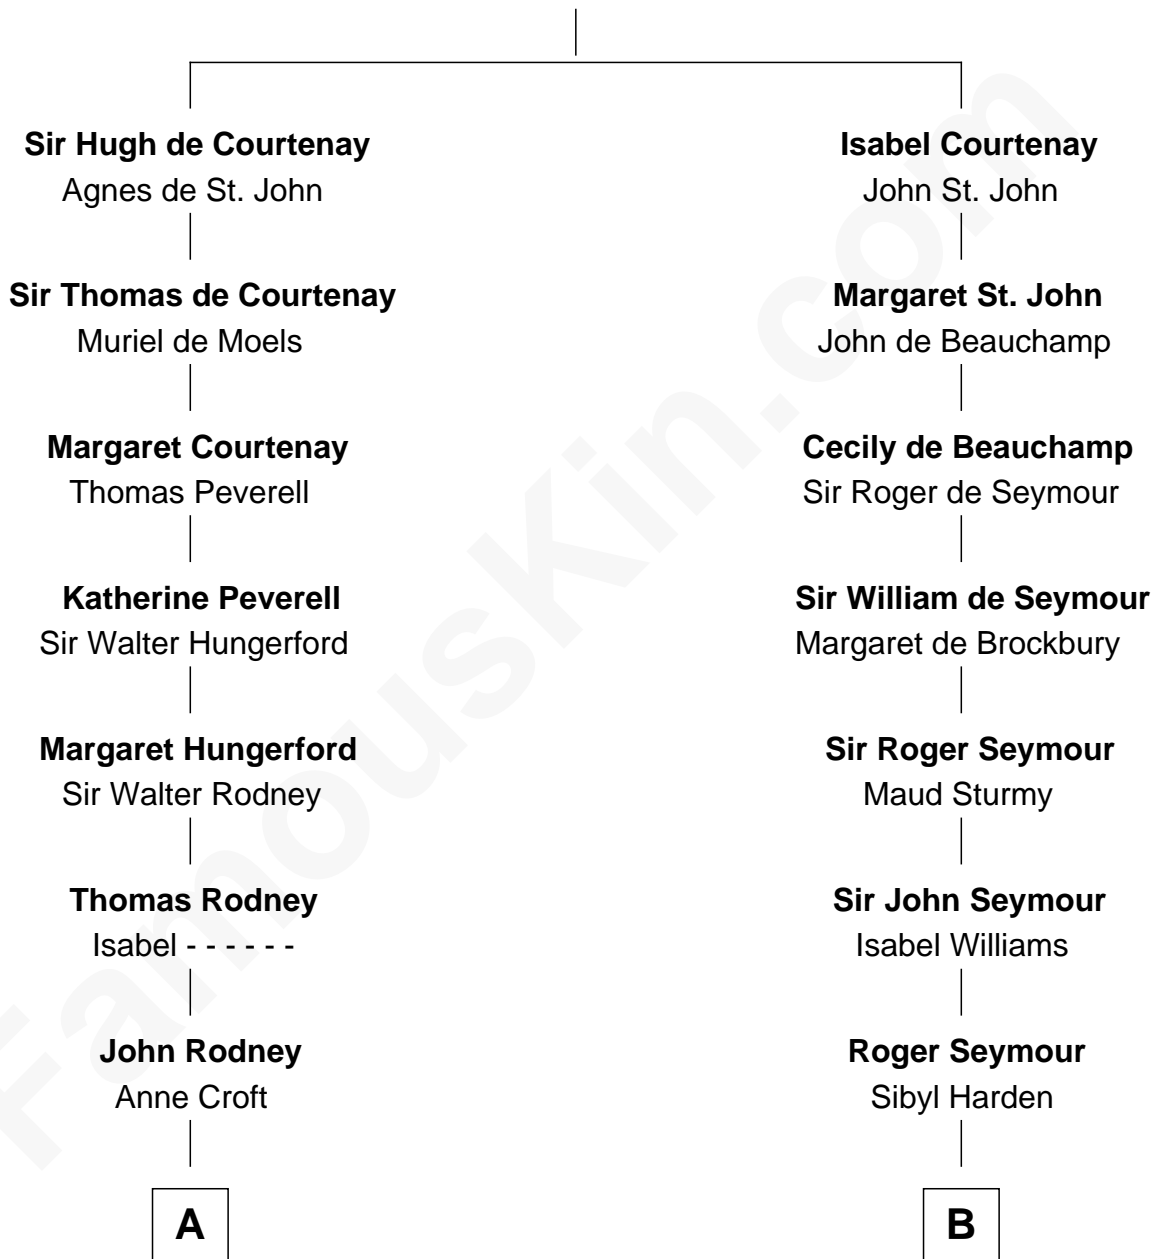

FamousKin.com

Relationship Chart of

Lytton Strachey

Author and Co-Founder of Bloomsbury Group

17th cousin 4 times removed of

Randolph Scott
Movie Actor

Sir Hugh de Courtenay
Eleanor le Despencer

C

—
Catherine Price Strother

Joseph Minor Crane

—
John William Crane

Margaret Ann Sadler

—
Joseph Minor Crane

Lavinia Lionberger

—
Lucy Lionberger Crane

George Grant Scott

—
Randolph Scott

Movie Actor