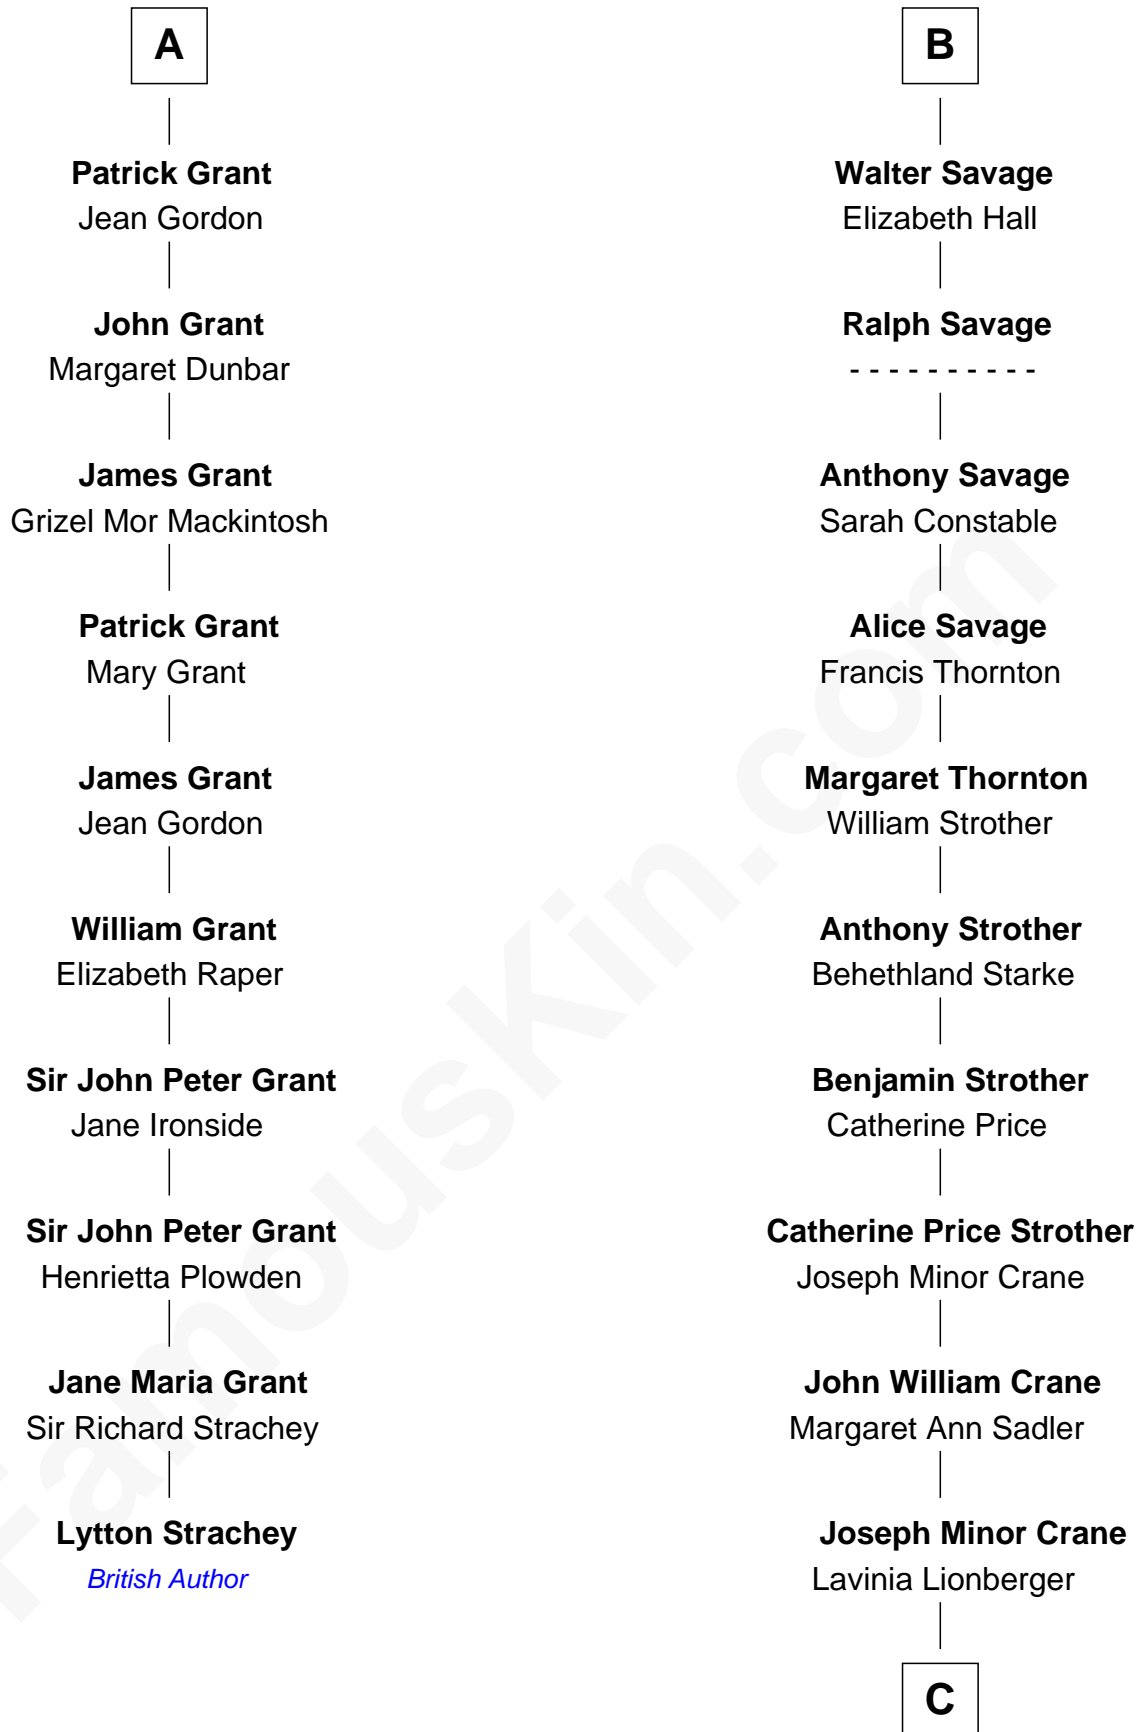

FamousKin.com

Relationship Chart of

Lytton Strachey

Author and Co-Founder of Bloomsbury Group

16th cousin 2 times removed of

Randolph Scott
Movie Actor

Richard Fitzalan
Eleanor Plantagenet

C

Lucy Lionberger Crane

George Grant Scott

Randolph Scott

Movie Actor

FamousKin.com