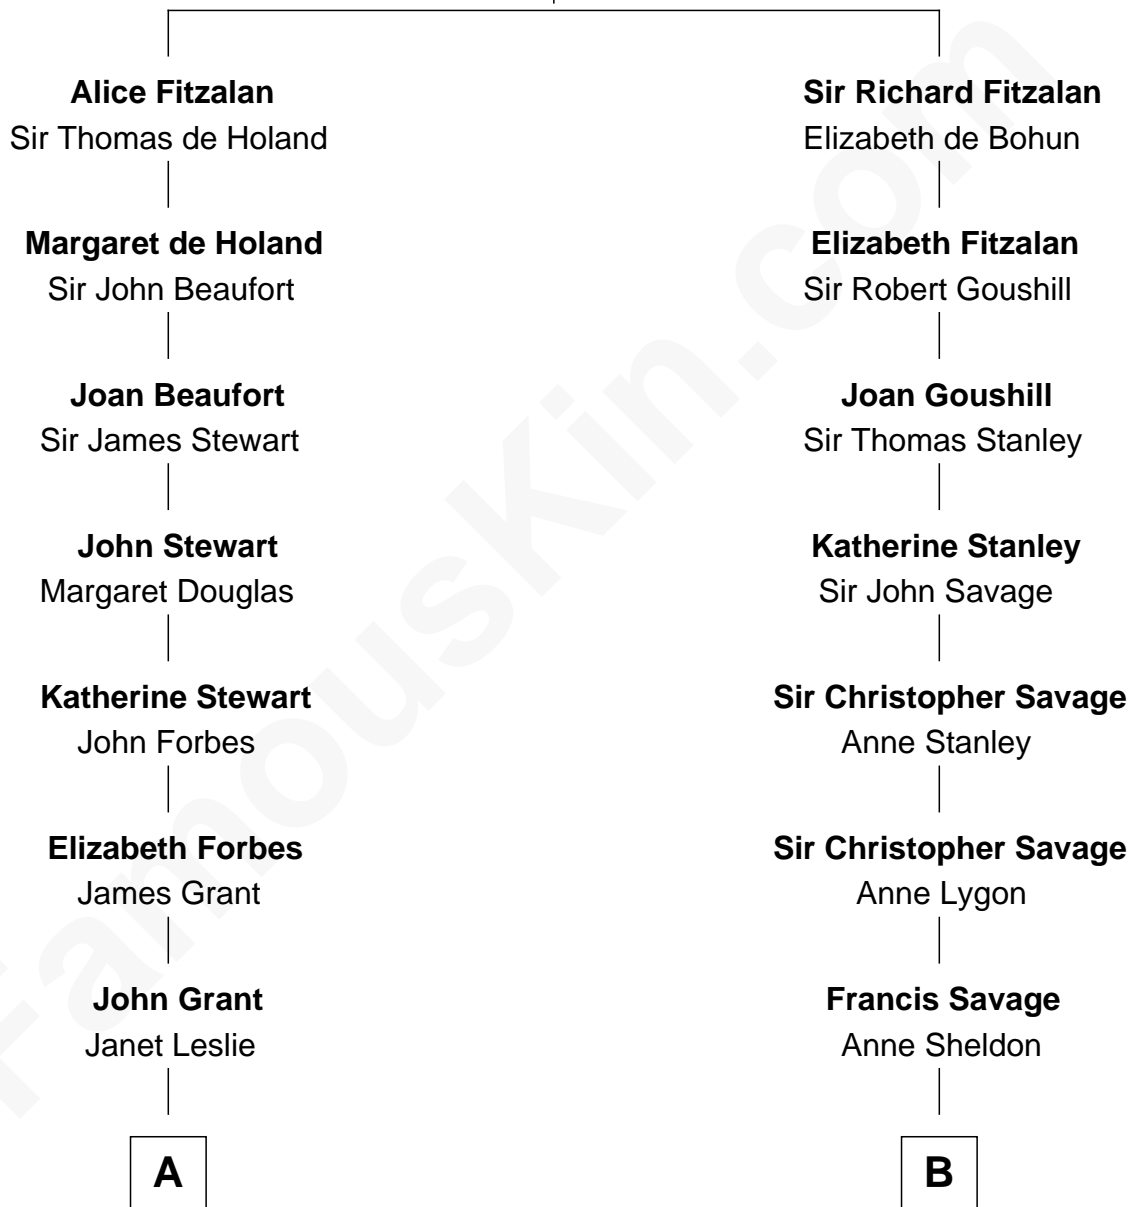

FamousKin.com

Relationship Chart of

Lytton Strachey

Author and Co-Founder of Bloomsbury Group

16th cousin 2 times removed of

Randolph Scott
Movie Actor

Richard Fitzalan
Eleanor Plantagenet

C

Lucy Lionberger Crane

George Grant Scott

Randolph Scott

Movie Actor

FamousKin.com