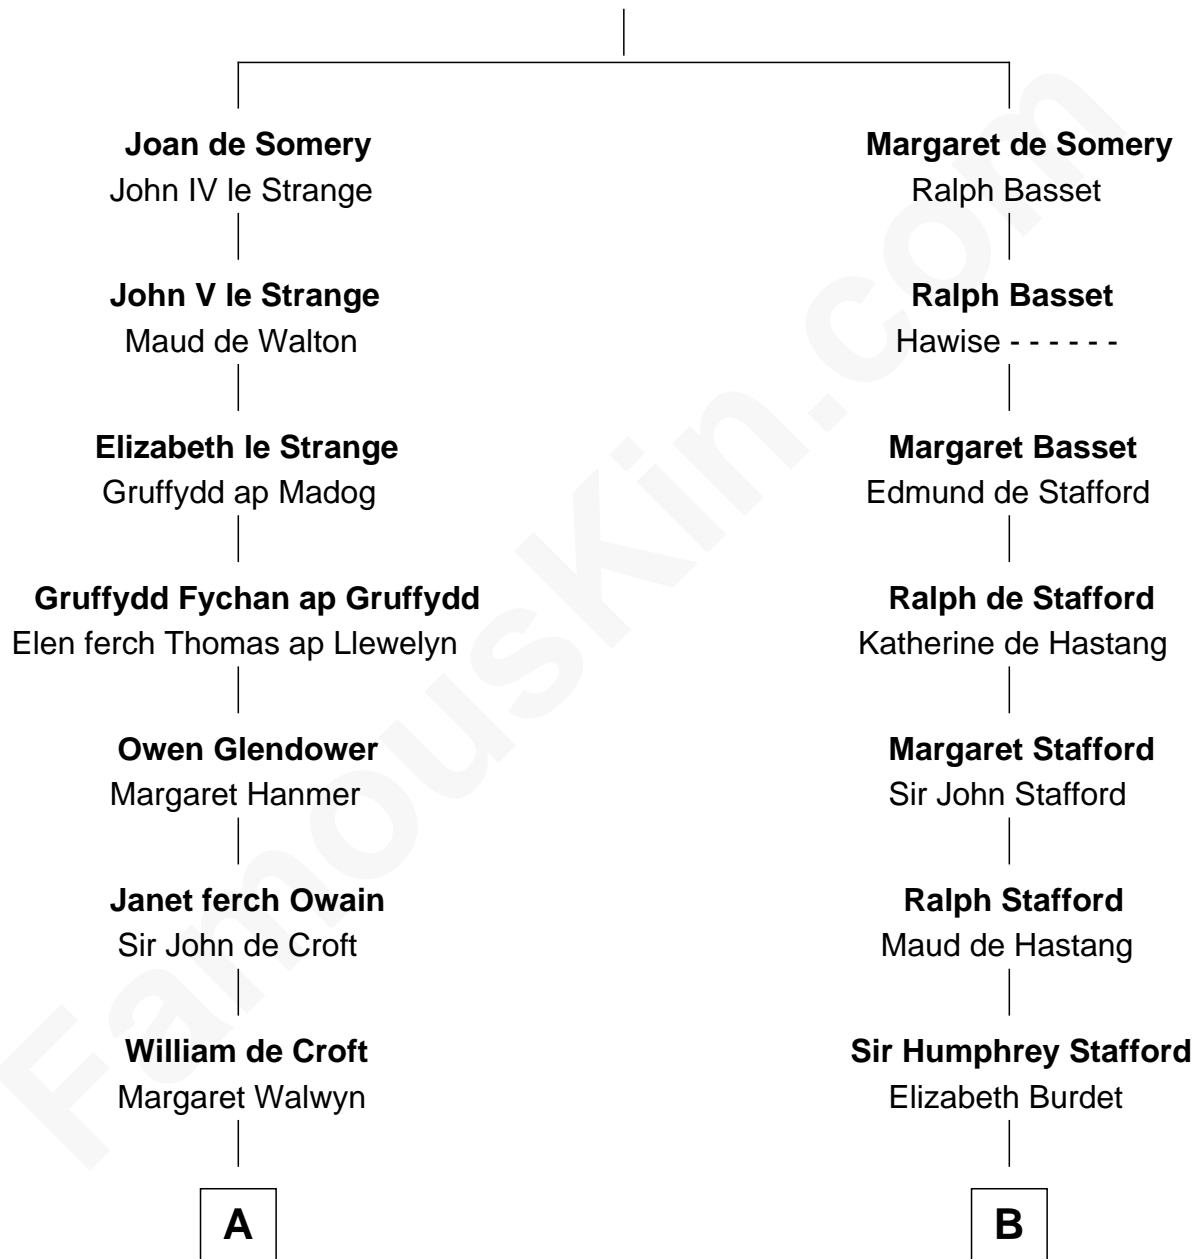

Julia (Ward) Howe

Author of "The Battle Hymn of the Republic"

Sir Roger de Somery

Nichole d'Aubenev