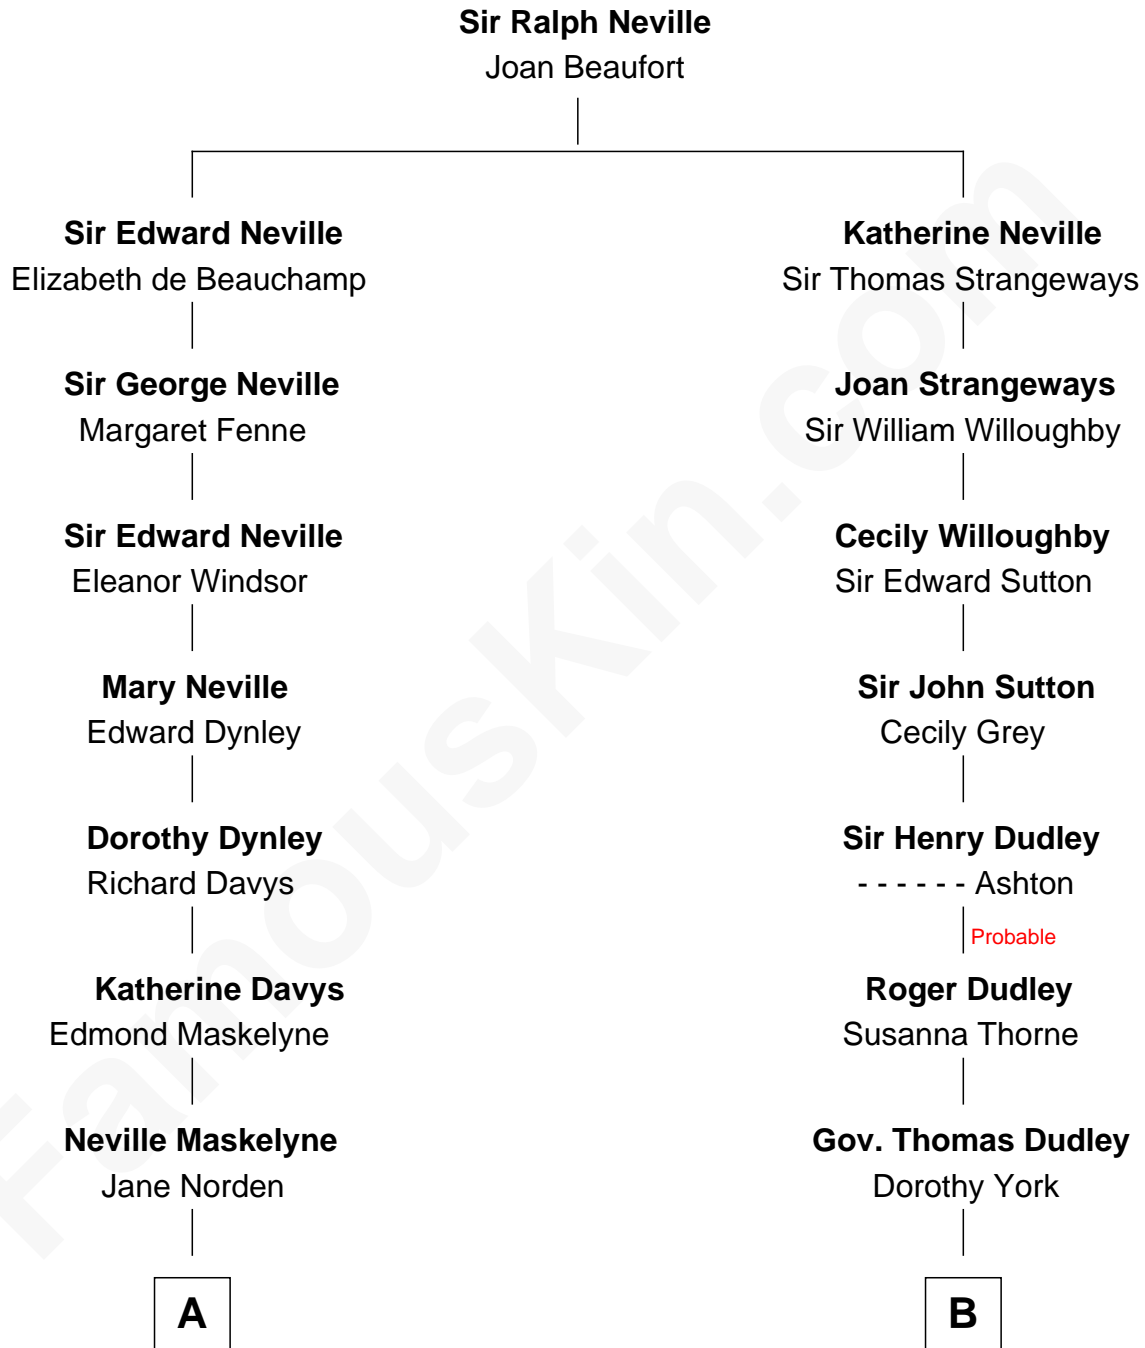

FamousKin.com

Relationship Chart of

Lytton Strachey

Author and Co-Founder of Bloomsbury Group

13th cousin 6 times removed of

Kate Upton

Sports Illustrated Swimsuit Cover Model

C

Elizabeth Brooks Vial
Stephen Edward Upton

Jefferson Matthew Upton
Shelley Fawn Davis

Kate Upton
Model and Actress

FamousKin.com