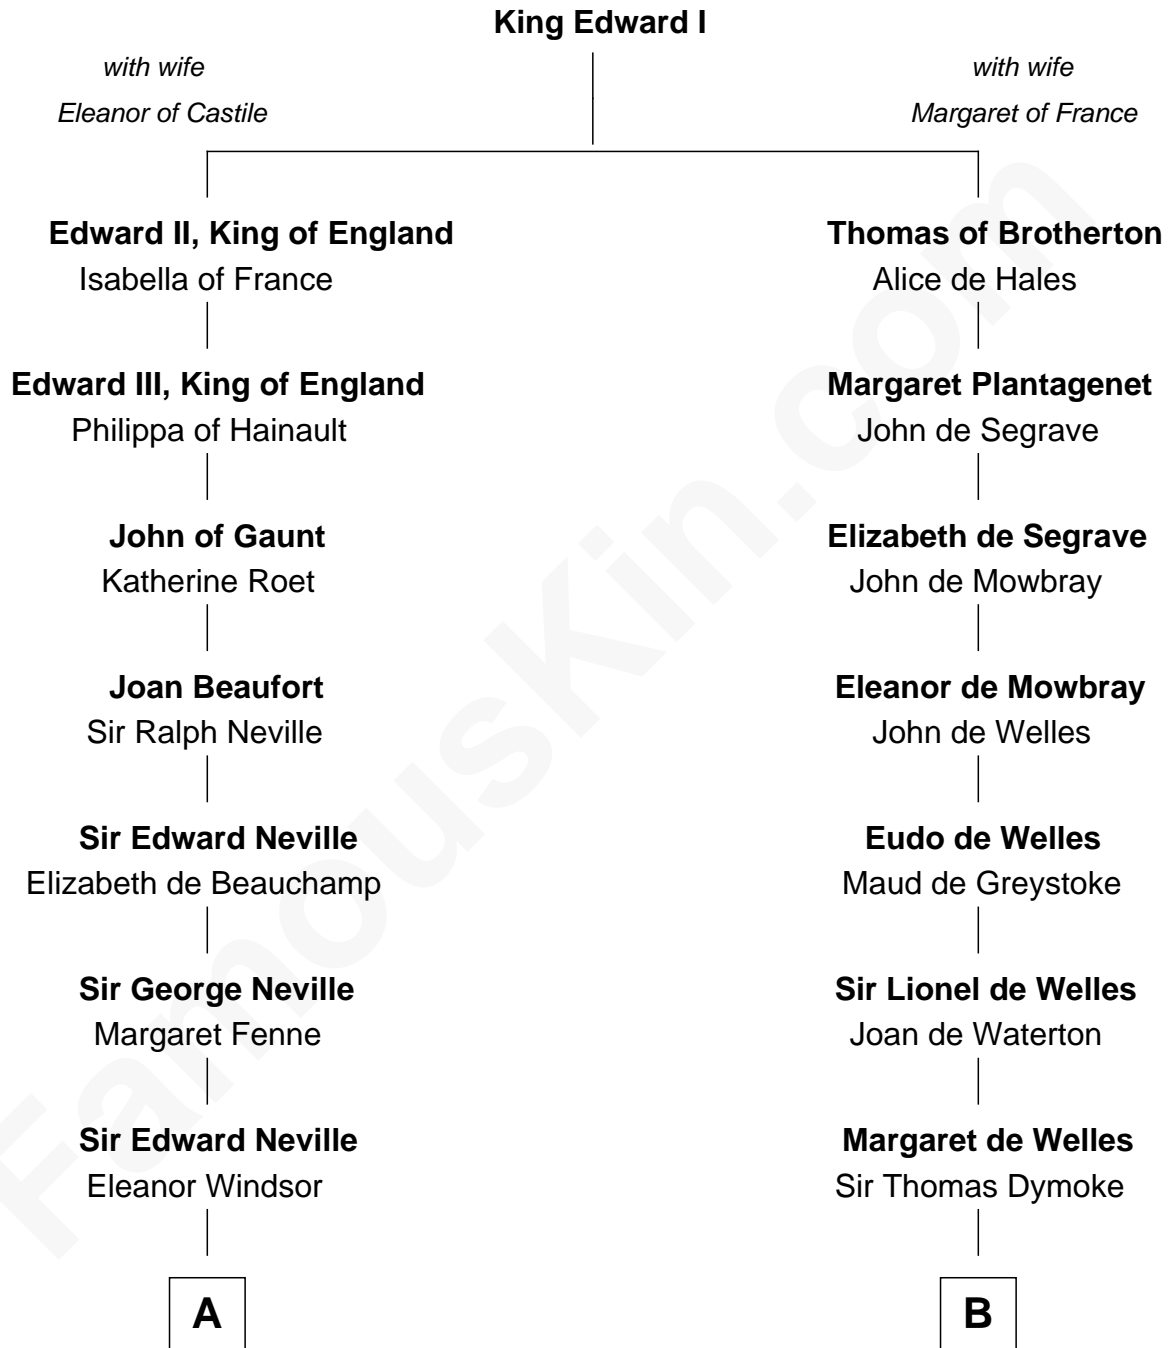

FamousKin.com

Relationship Chart of

Lytton Strachey

Author and Co-Founder of Bloomsbury Group

17th cousin 4 times removed of

Ray Bradbury

Author of *The Martian Chronicles*

C

Samuel Bradbury

Frances Mary Rohead

Samuel Irving Bradbury

Mary Adell Spaulding

Samuel Hinkston Bradbury

Minnie Alice Davis

Leonard Spaulding Bradbury

Esther Marie Moberg