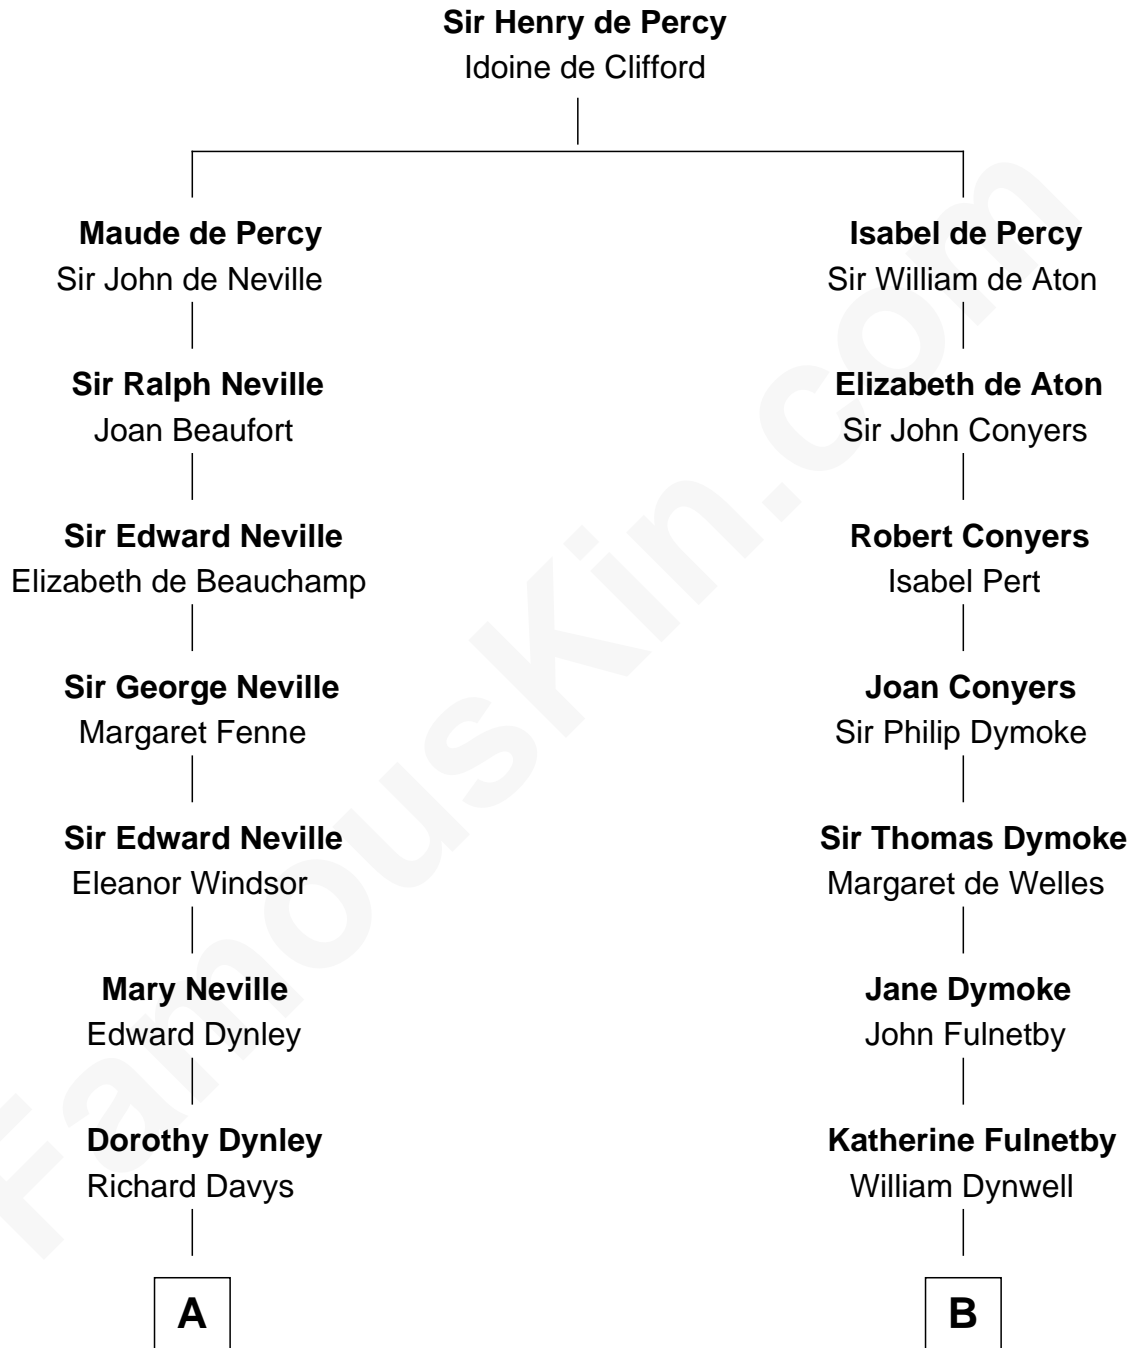

FamousKin.com

Relationship Chart of

Lytton Strachey

Author and Co-Founder of Bloomsbury Group

15th cousin 4 times removed of

Ray Bradbury

Author of *The Martian Chronicles*

C

—
Samuel Hinkston Bradbury

Minnie Alice Davis

—
Leonard Spaulding Bradbury

Esther Marie Moberg

—
Ray Bradbury

Author of [The Martian Chronicles](#)

FamousKin.com