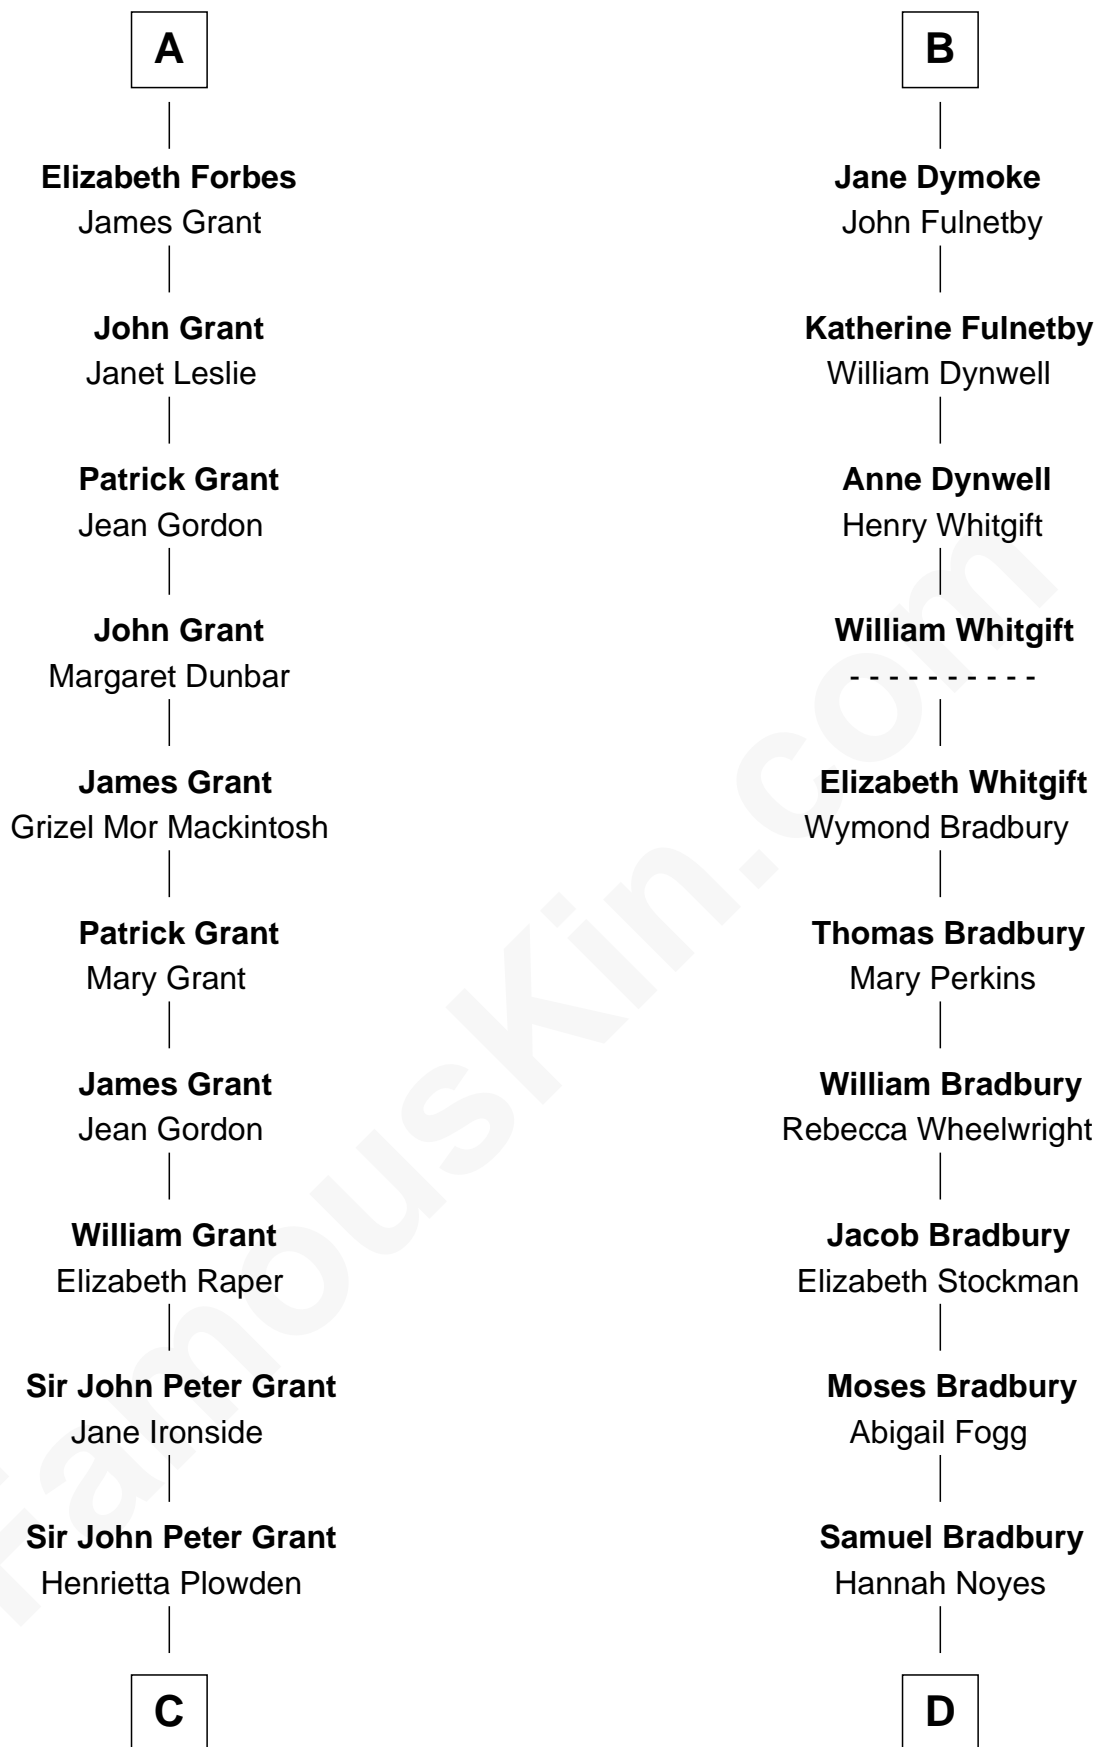

FamousKin.com

Relationship Chart of

Lytton Strachey

Author and Co-Founder of Bloomsbury Group

18th cousin 3 times removed of

Ray Bradbury

Author of *The Martian Chronicles*

C

Jane Maria Grant
Sir Richard Strachey

Lytton Strachey
British Author

D

Samuel Bradbury
Frances Mary Rohead

Samuel Irving Bradbury
Mary Adell Spaulding

Samuel Hinkston Bradbury
Minnie Alice Davis

Leonard Spaulding Bradbury
Esther Marie Moberg