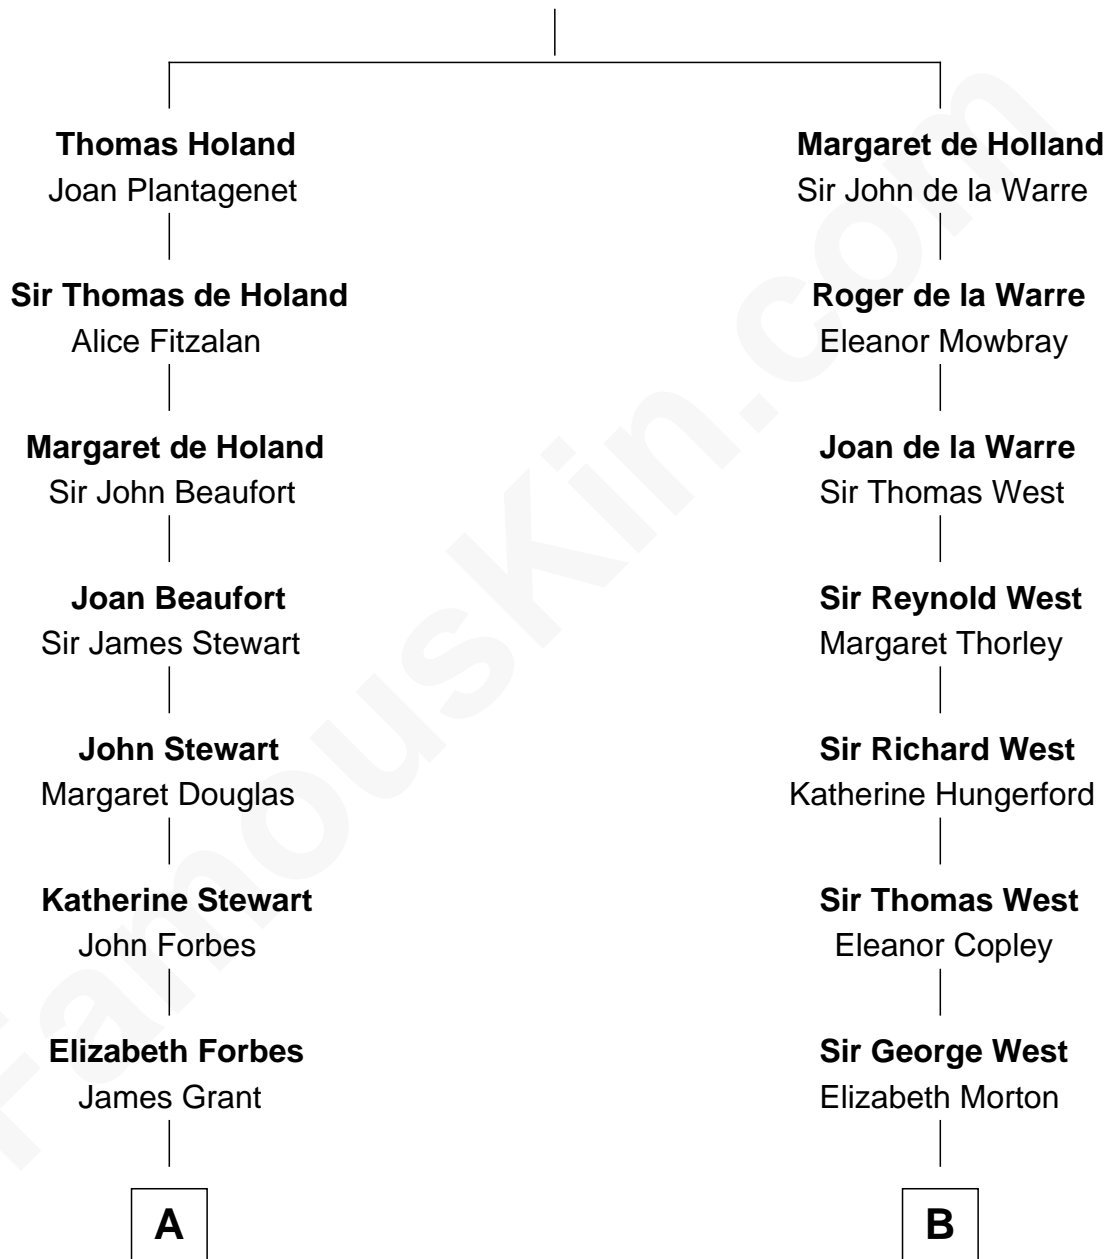

FamousKin.com

Relationship Chart of

Lytton Strachey

Author and Co-Founder of Bloomsbury Group

17th cousin 2 times removed of

Ray Bradbury

Author of *The Martian Chronicles*

Sir Robert de Holland

Maude la Zouche

C

—
Samuel Hinkston Bradbury

Minnie Alice Davis

—
Leonard Spaulding Bradbury

Esther Marie Moberg

—
Ray Bradbury

Author of [The Martian Chronicles](#)