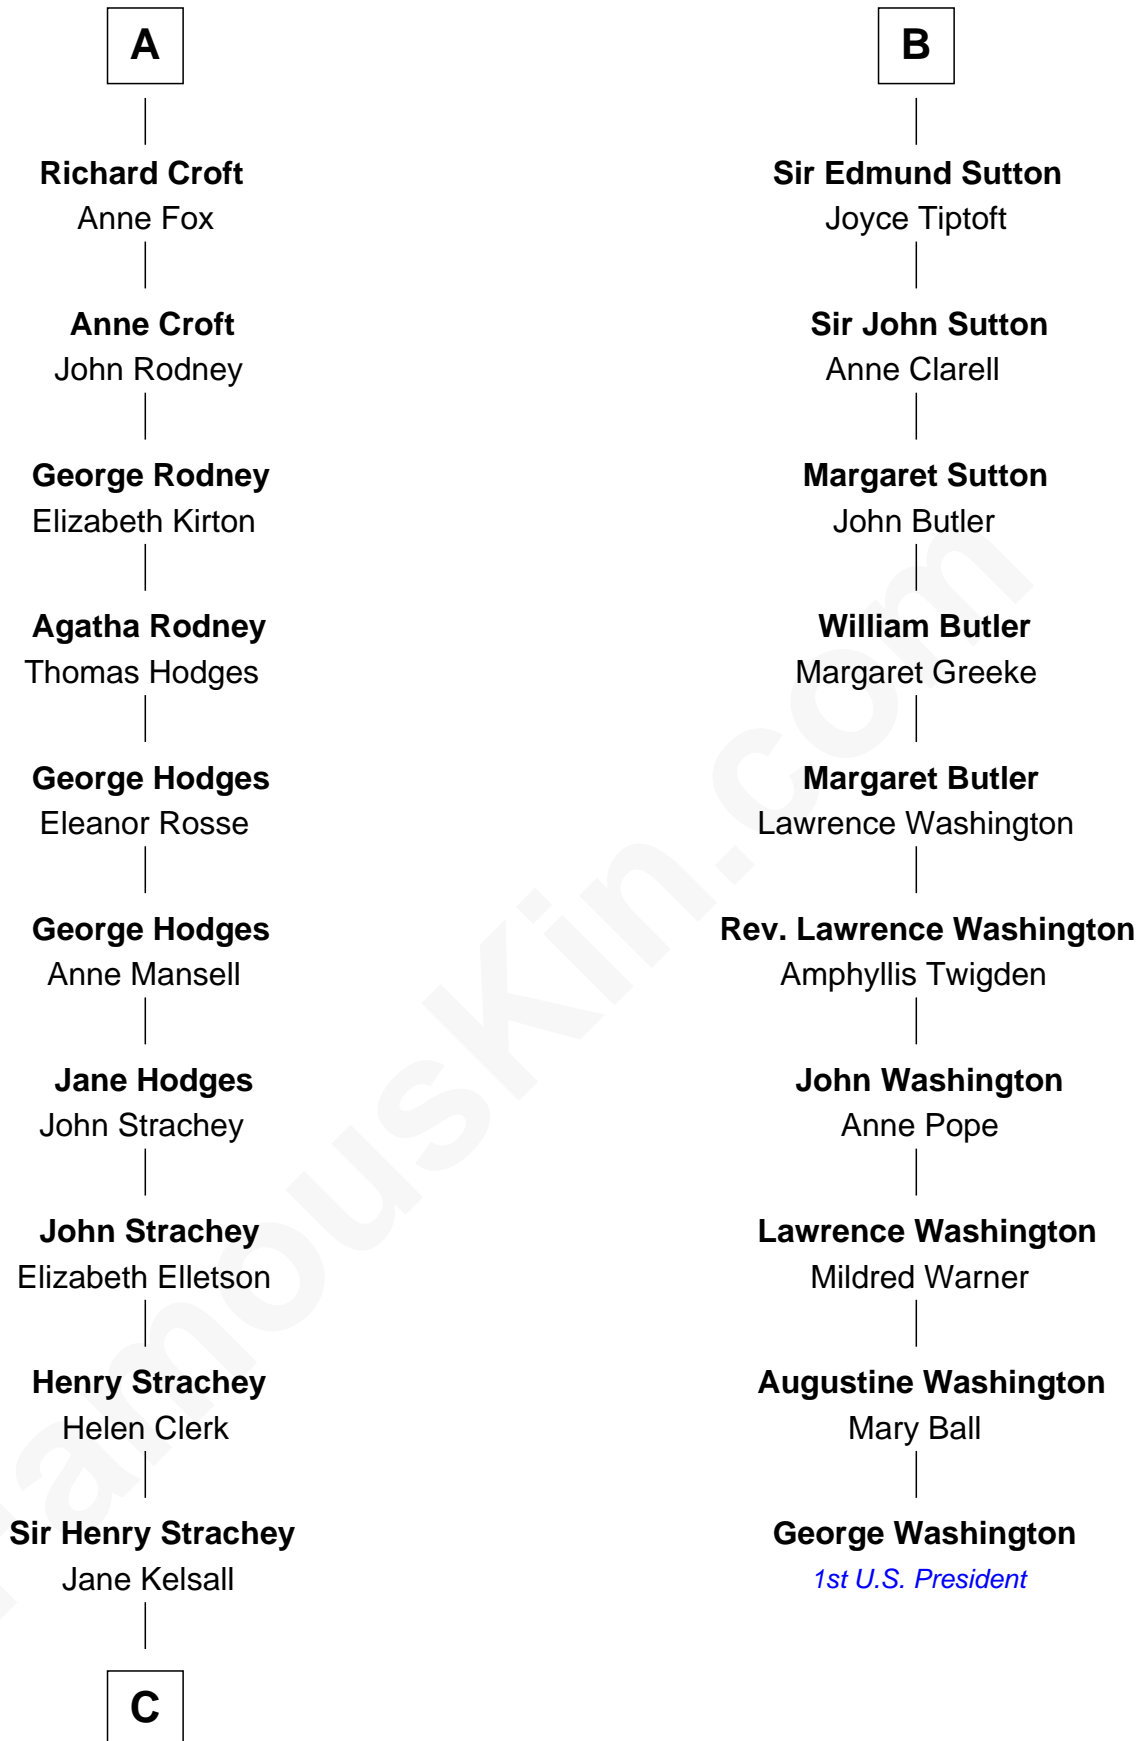

## Relationship Chart of

### Lytton Strachey

Author and Co-Founder of Bloomsbury Group

16th cousin 3 times removed of

**George Washington**  
1st U.S. President

**C**

—  
**Edward Strachey**  
Julia Woodburn Kirkpatrick

—  
**Sir Richard Strachey**  
Jane Maria Grant