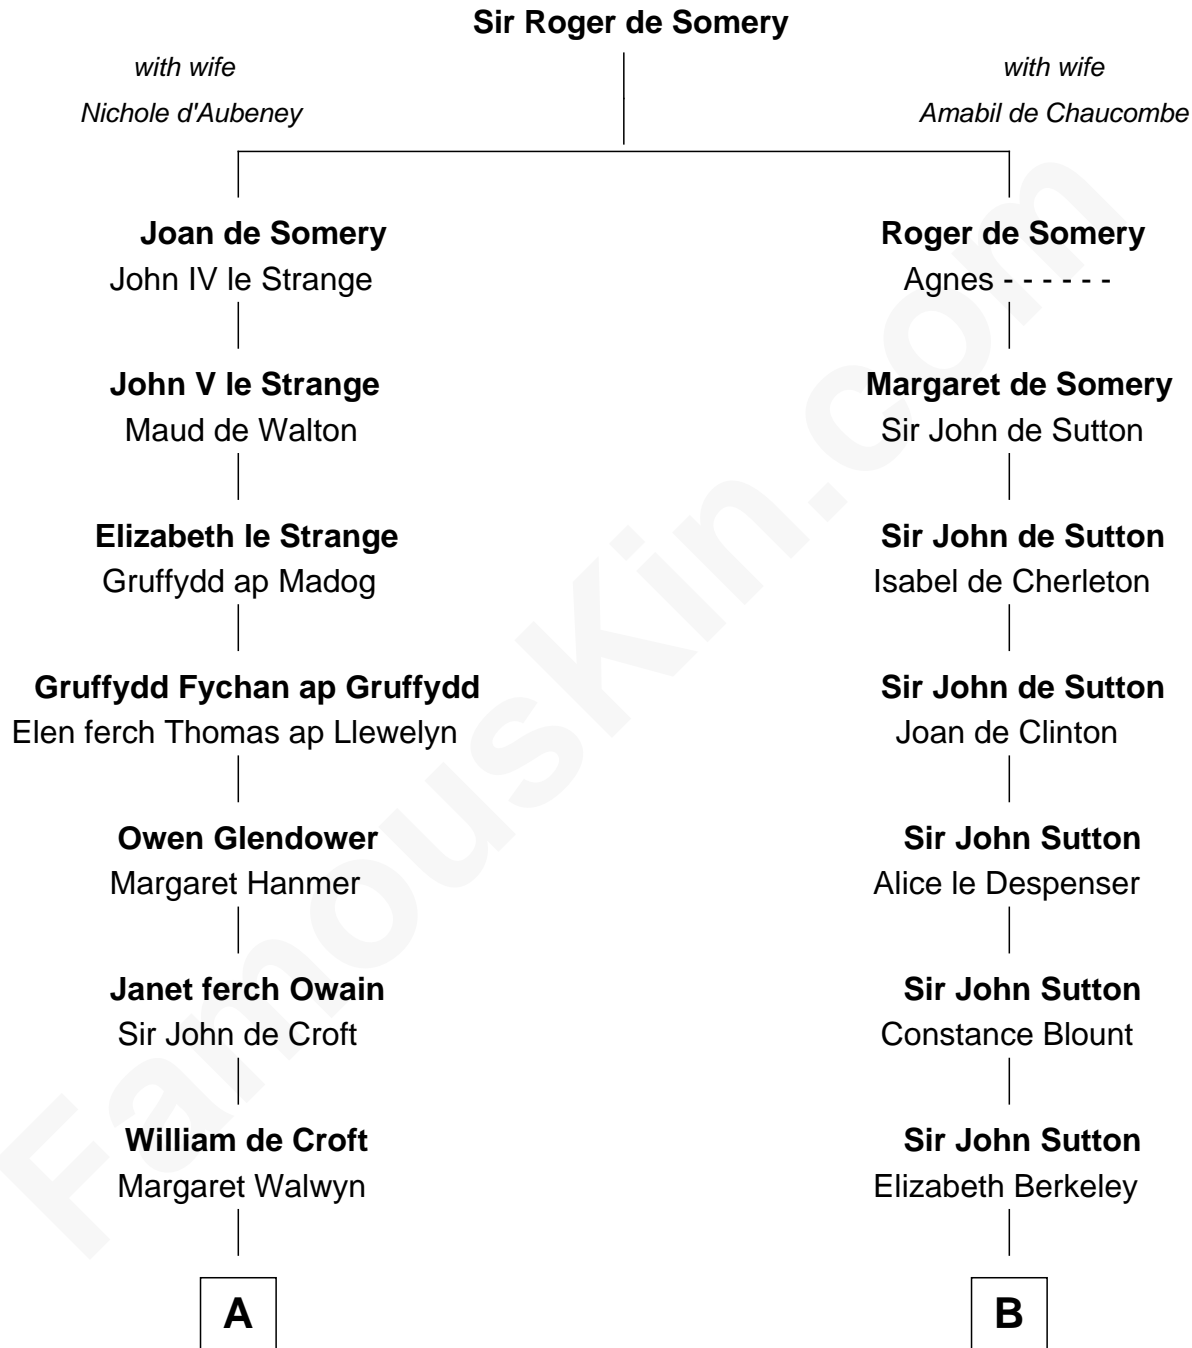

FamousKin.com

Relationship Chart of

Lytton Strachey

Author and Co-Founder of Bloomsbury Group

19th cousin 2 times removed of

Louis Auchincloss
Author

C

Edward Strachey
Julia Woodburn Kirkpatrick

Sir Richard Strachey
Jane Maria Grant

Lytton Strachey
British Author

D

Gurdon Buck
Susannah Mainwaring

Elizabeth Buck
John Auchincloss

John Winthrop Auchincloss
Joanna Hone Russell

Joseph Howland Auchincloss
Priscilla Dixon Stanton