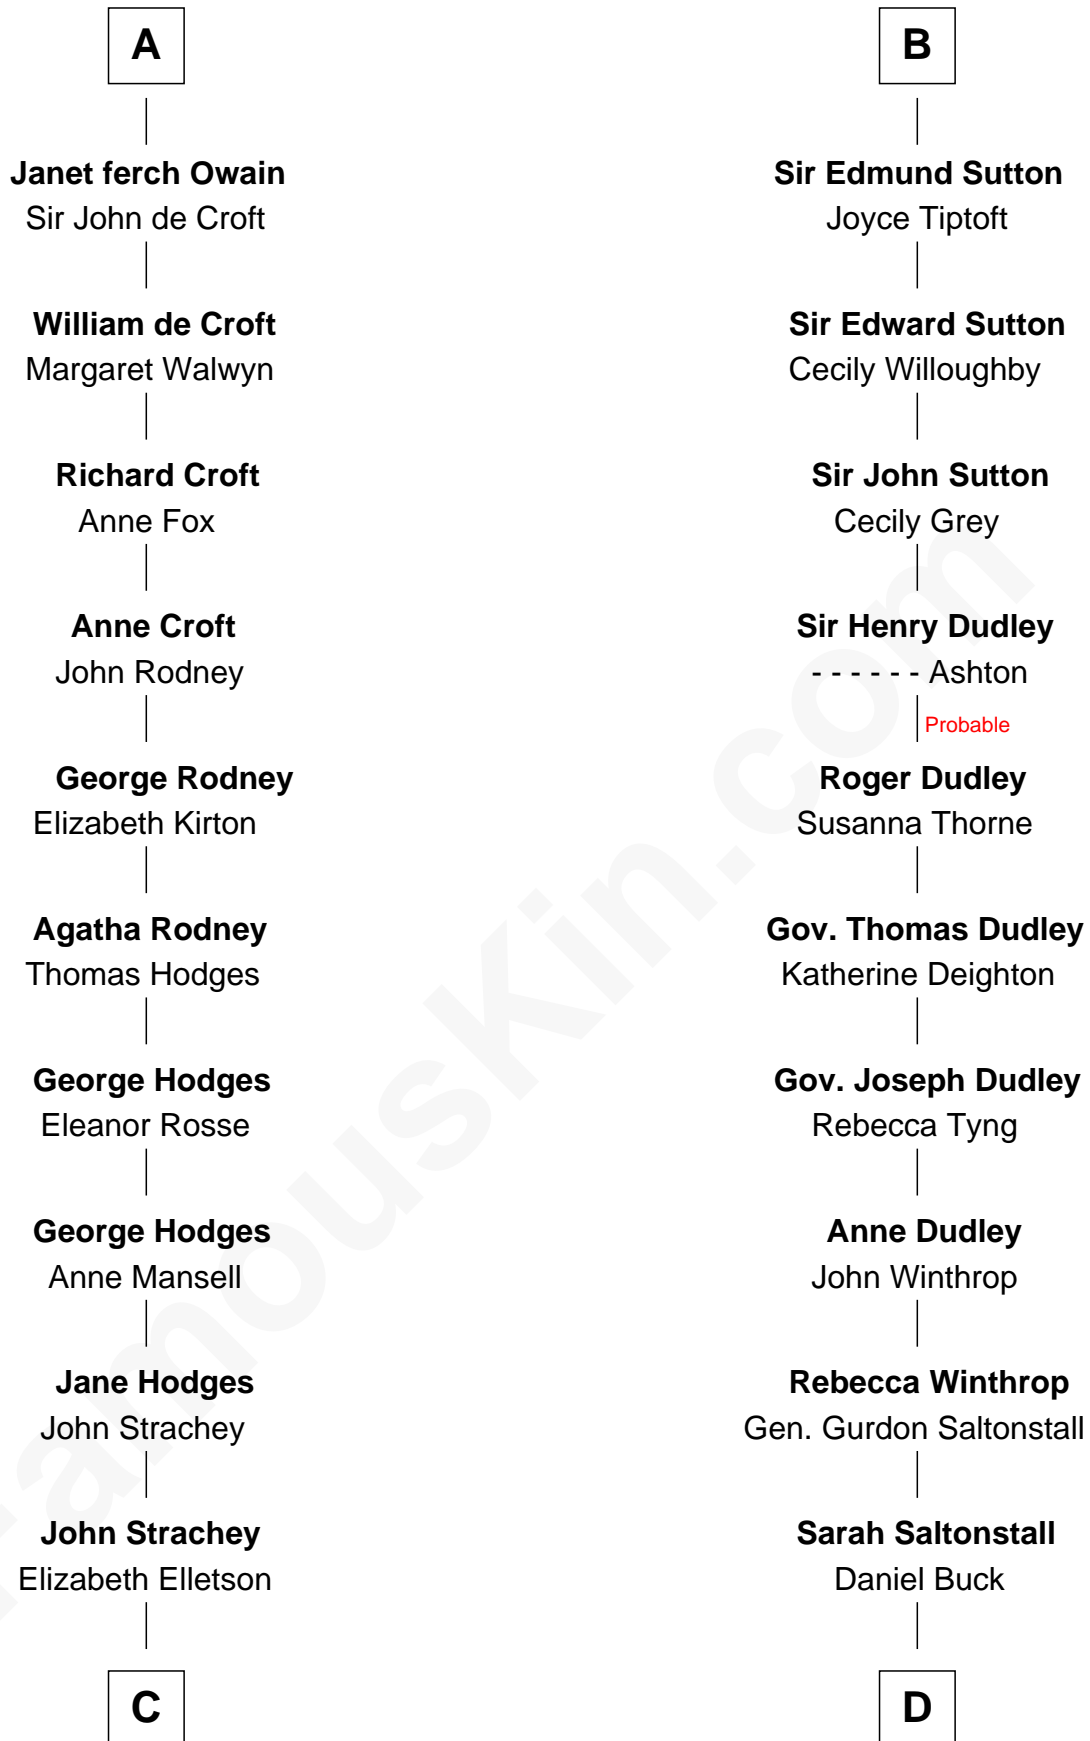

## Relationship Chart of Lytton Strachey

Author and Co-Founder of Bloomsbury Group

21st cousin of

**Louis Auchincloss**  
Author

**Bertrade de Montfort**  
Hugh de Kevelioc

**C**

**Henry Strachey**

Helen Clerk

**Sir Henry Strachey**

Jane Kelsall

**Edward Strachey**

Julia Woodburn Kirkpatrick

**Sir Richard Strachey**

Jane Maria Grant

**Lytton Strachey**

*British Author*

**D**

**Gurdon Buck**

Susannah Mainwaring

**Elizabeth Buck**

John Auchincloss

**John Winthrop Auchincloss**

Joanna Hone Russell

**Joseph Howland Auchincloss**