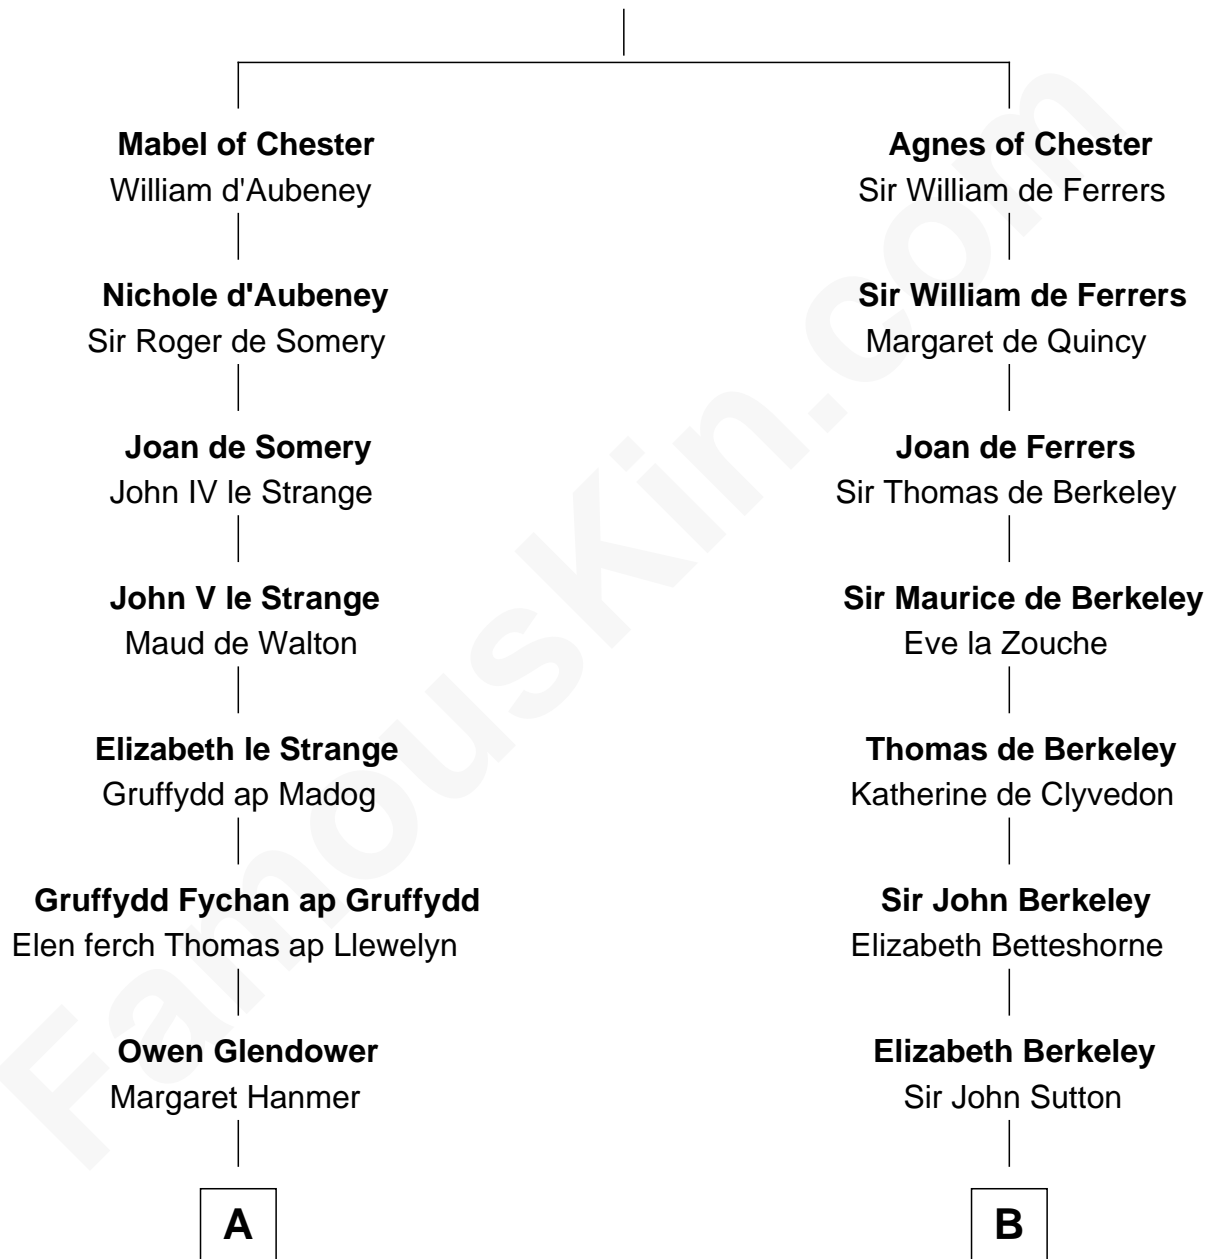

## Relationship Chart of Lytton Strachey

Author and Co-Founder of Bloomsbury Group

21st cousin of

**Louis Auchincloss**  
Author

**Bertrade de Montfort**  
Hugh de Kevelioc

**C**

**Henry Strachey**

Helen Clerk

**Sir Henry Strachey**

Jane Kelsall

**Edward Strachey**

Julia Woodburn Kirkpatrick

**Sir Richard Strachey**

Jane Maria Grant

**Lytton Strachey**

*British Author*

**D**

**Gurdon Buck**

Susannah Mainwaring

**Elizabeth Buck**

John Auchincloss

**John Winthrop Auchincloss**

Joanna Hone Russell

**Joseph Howland Auchincloss**