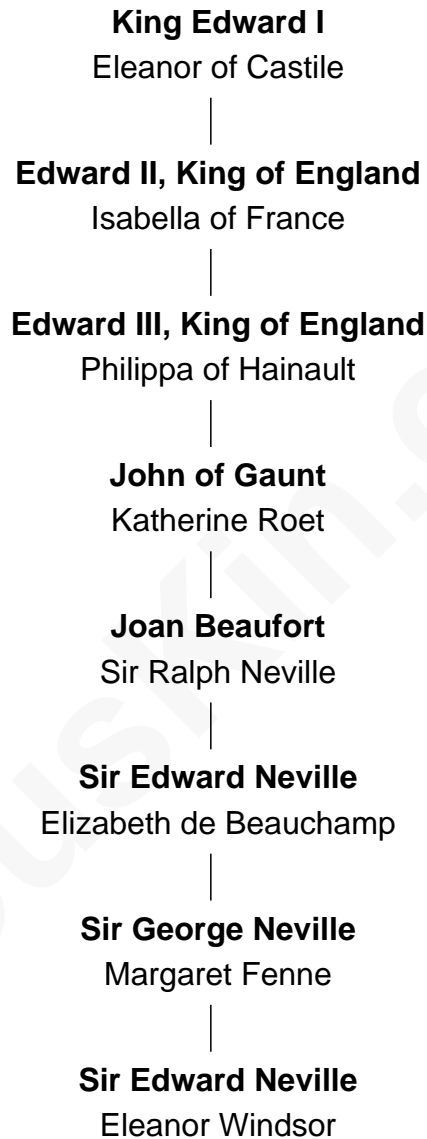

FamousKin.com

Relationship Chart of Lytton Strachey

Author and Co-Founder of Bloomsbury Group

16th Great-grandson of

King Edward I
King of England

A

A

—
Mary Neville

Edward Dynley

—
Dorothy Dynley

Richard Davys

—
Katherine Davys

Edmond Maskelyne

—
Neville Maskelyne

Jane Norden

—
William Maskelyne