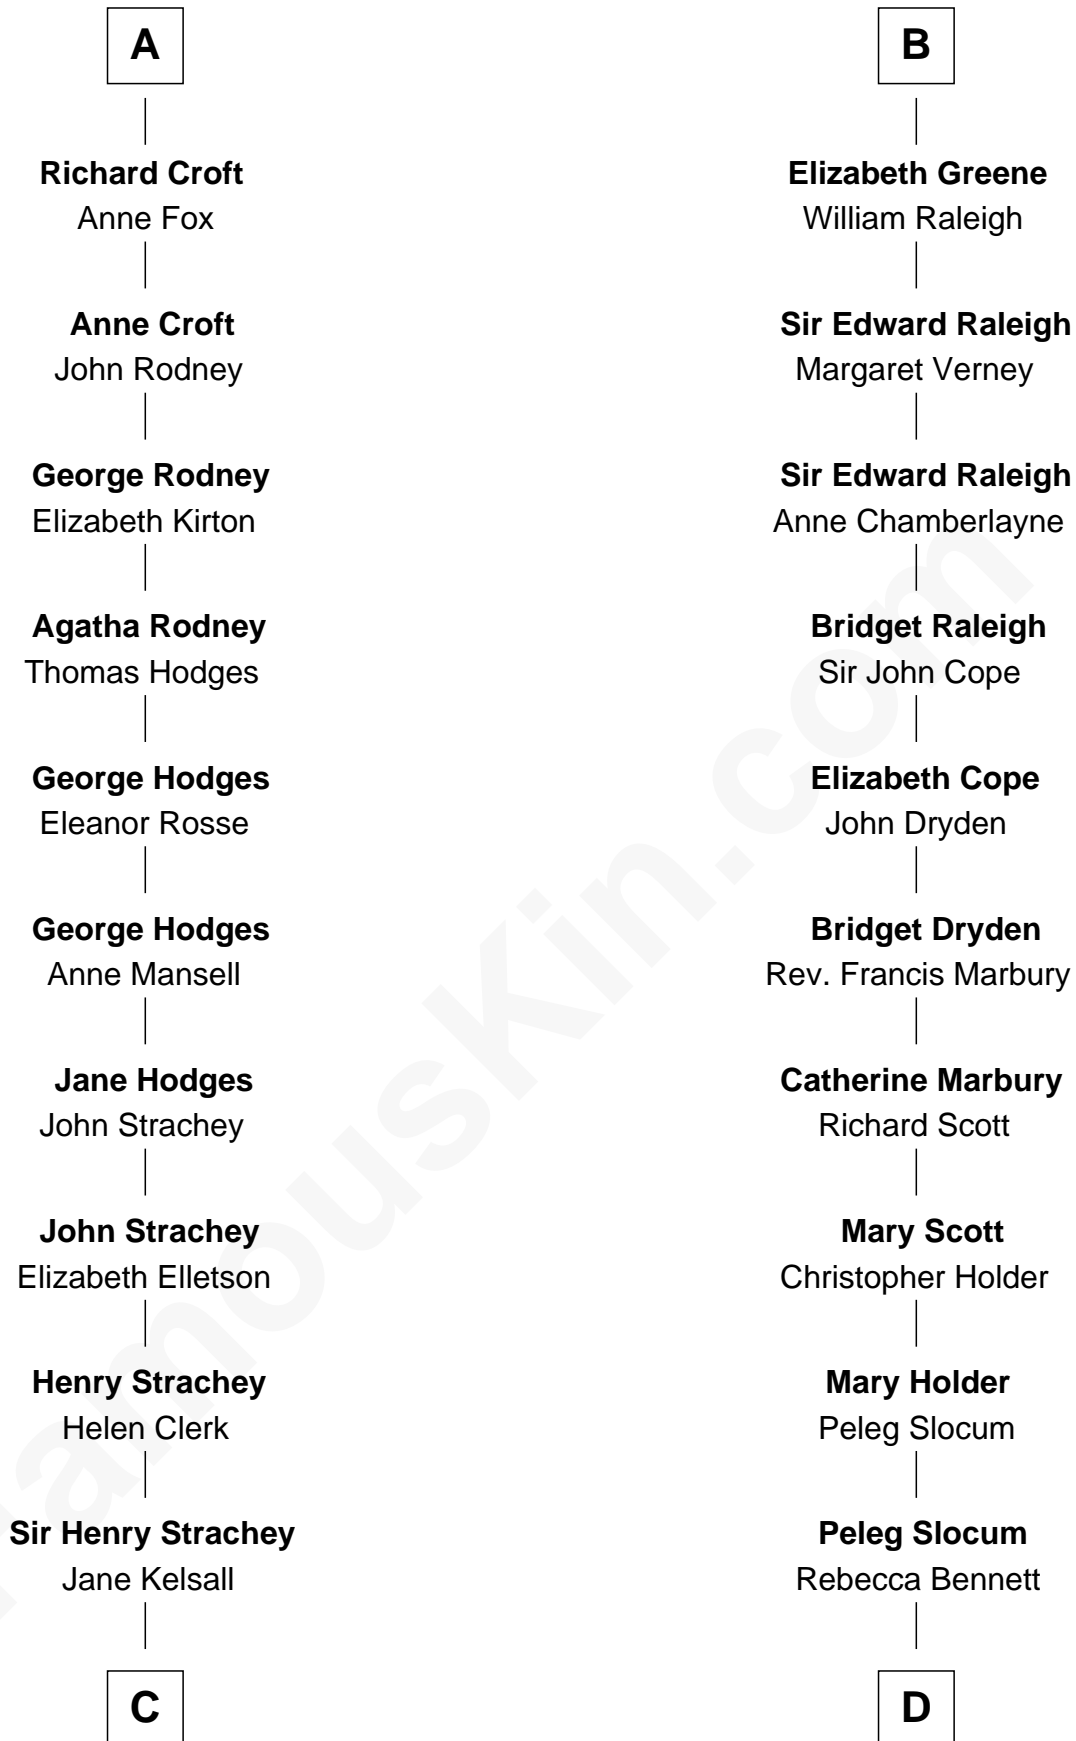

## Relationship Chart of

### Lytton Strachey

Author and Co-Founder of Bloomsbury Group

19th cousin 2 times removed of

**Hetty Green**

"The Witch of Wall Street"

**Sir Roger de Somery**

Nichole d'Aubenev

**C**

**Edward Strachey**  
Julia Woodburn Kirkpatrick

**Sir Richard Strachey**  
Jane Maria Grant

**Lytton Strachey**  
*British Author*

**D**

**Giles Slocum**  
Sylvia Russell

**Abigail Slocum**  
Isaac Howland

**Mehitable Howland**  
Gideon Howland

**Abby Slocum Howland**  
Edward Mott Robinson

**Hetty Green**  
*"The Witch of Wall Street"*