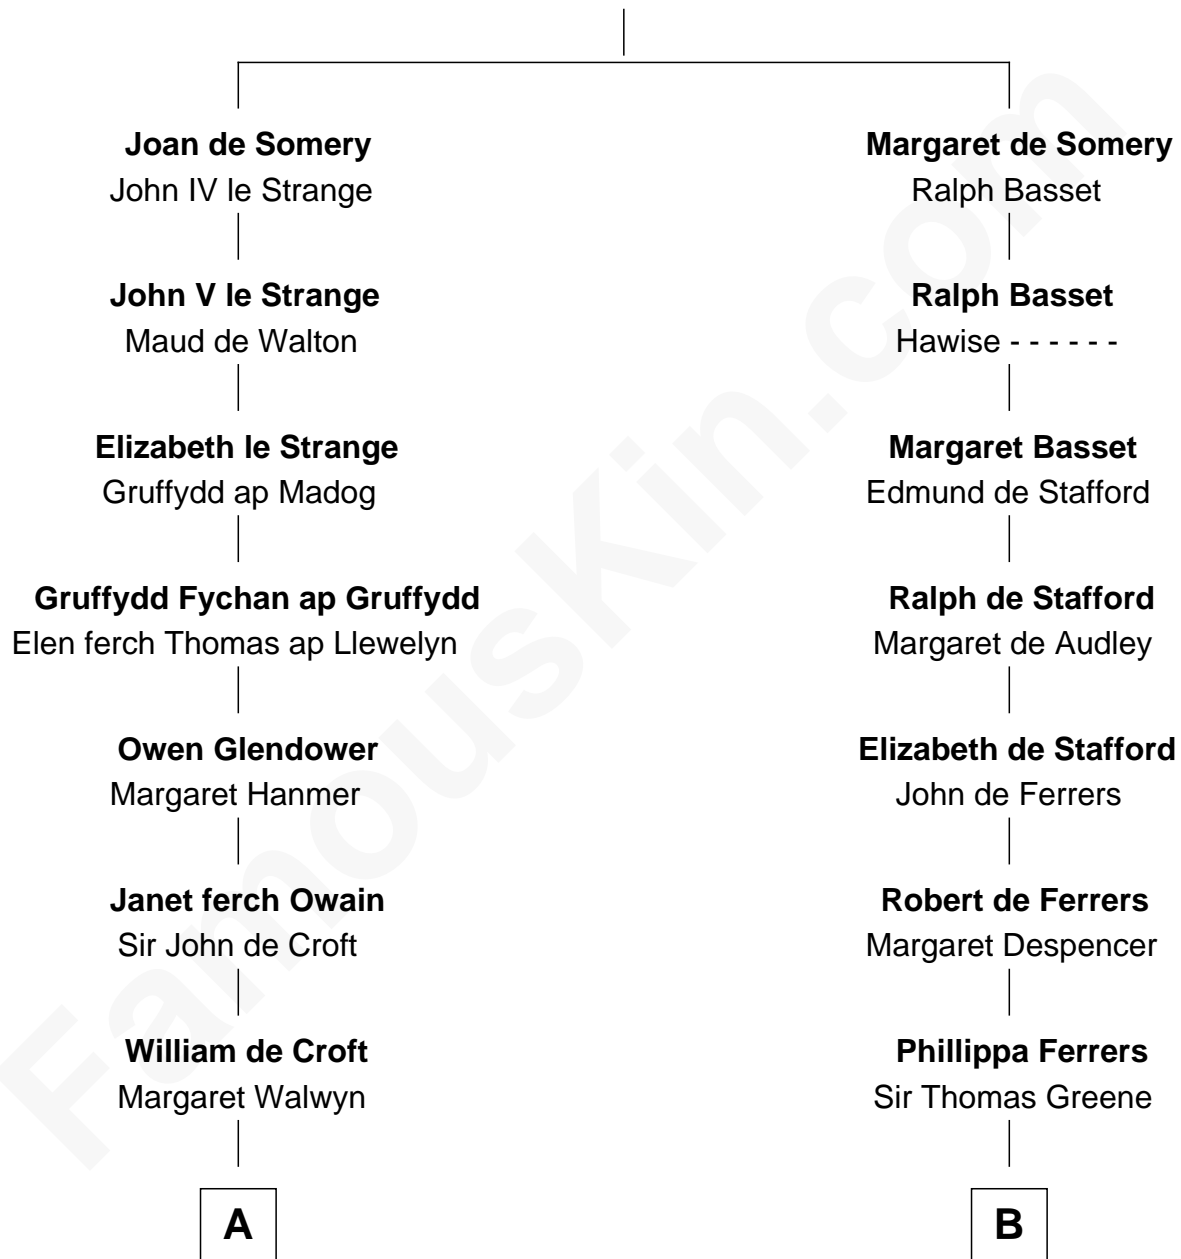

## Relationship Chart of

### Lytton Strachey

Author and Co-Founder of Bloomsbury Group

19th cousin 2 times removed of

**Hetty Green**

"The Witch of Wall Street"

**Sir Roger de Somery**

Nichole d'Aubenev

**C**

**Edward Strachey**  
Julia Woodburn Kirkpatrick

**Sir Richard Strachey**  
Jane Maria Grant

**Lytton Strachey**  
*British Author*

**D**

**Giles Slocum**  
Sylvia Russell

**Abigail Slocum**  
Isaac Howland

**Mehitable Howland**  
Gideon Howland

**Abby Slocum Howland**  
Edward Mott Robinson

**Hetty Green**  
*"The Witch of Wall Street"*