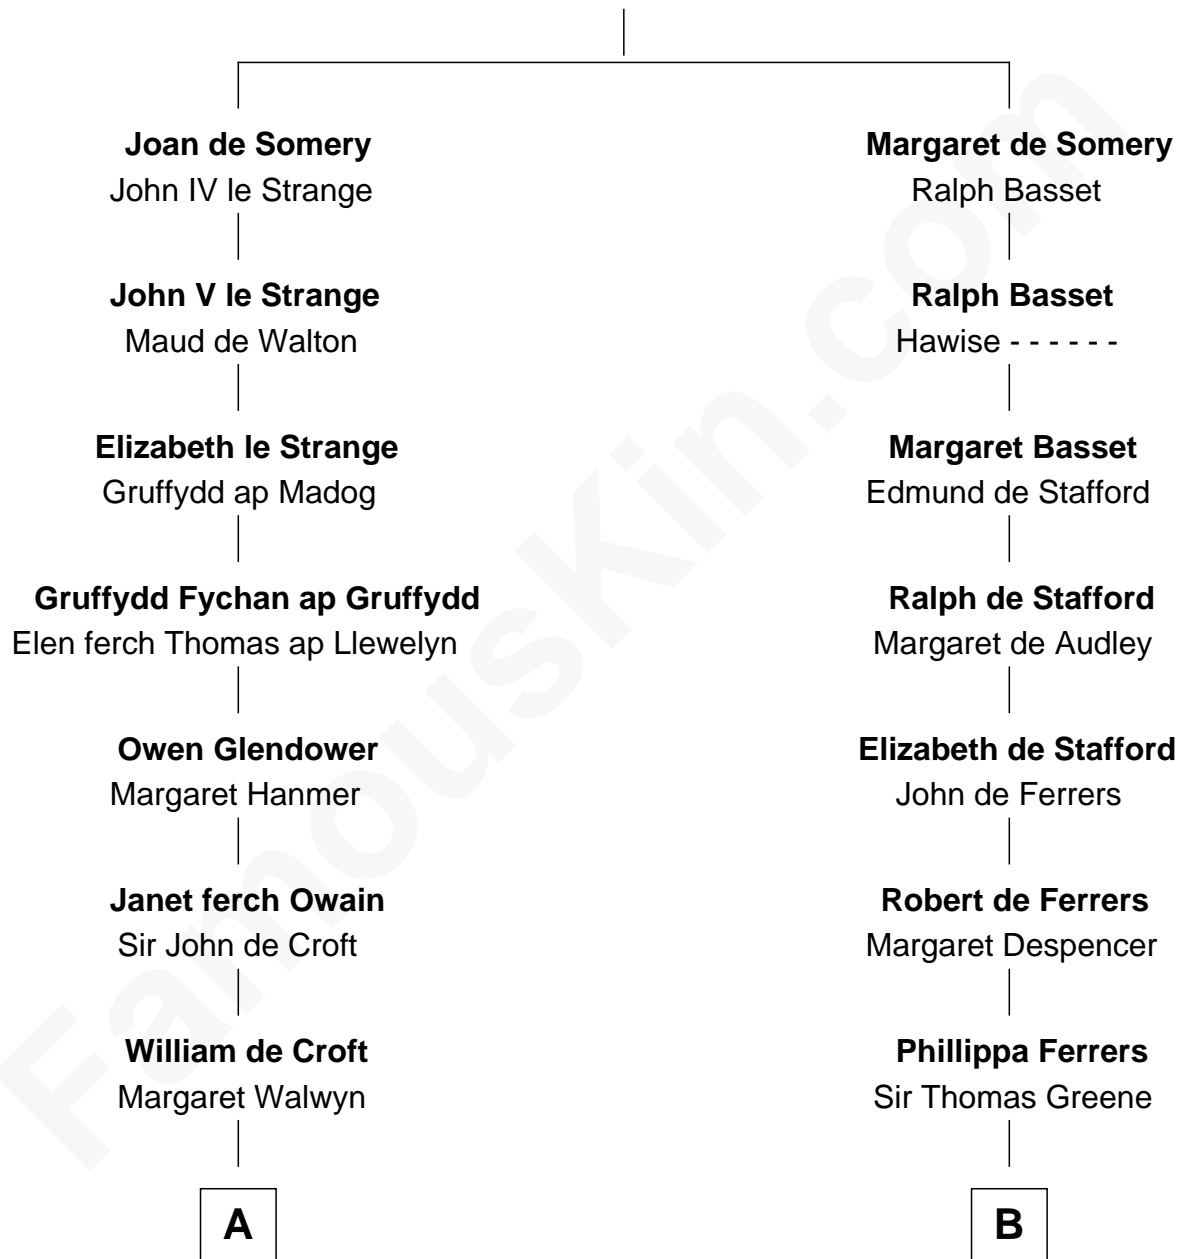

FamousKin.com

Relationship Chart of Lytton Strachey

Author and Co-Founder of Bloomsbury Group

19th cousin 2 times removed of

Shanghai Pierce
Texas Cattleman

Sir Roger de Somery
Nichole d'Aubenev

C

Edward Strachey
Julia Woodburn Kirkpatrick

Sir Richard Strachey
Jane Maria Grant

Lytton Strachey
British Author

D

Emlin Champlin
Joseph Wilbore

Ambless Wilbore
Nathaniel Stoddard

Susanna Stoddard
Isaac Pearce

Jonathan D. Pearce
Hanna Phillips Head

Shanghai Pierce
Texas Cattleman