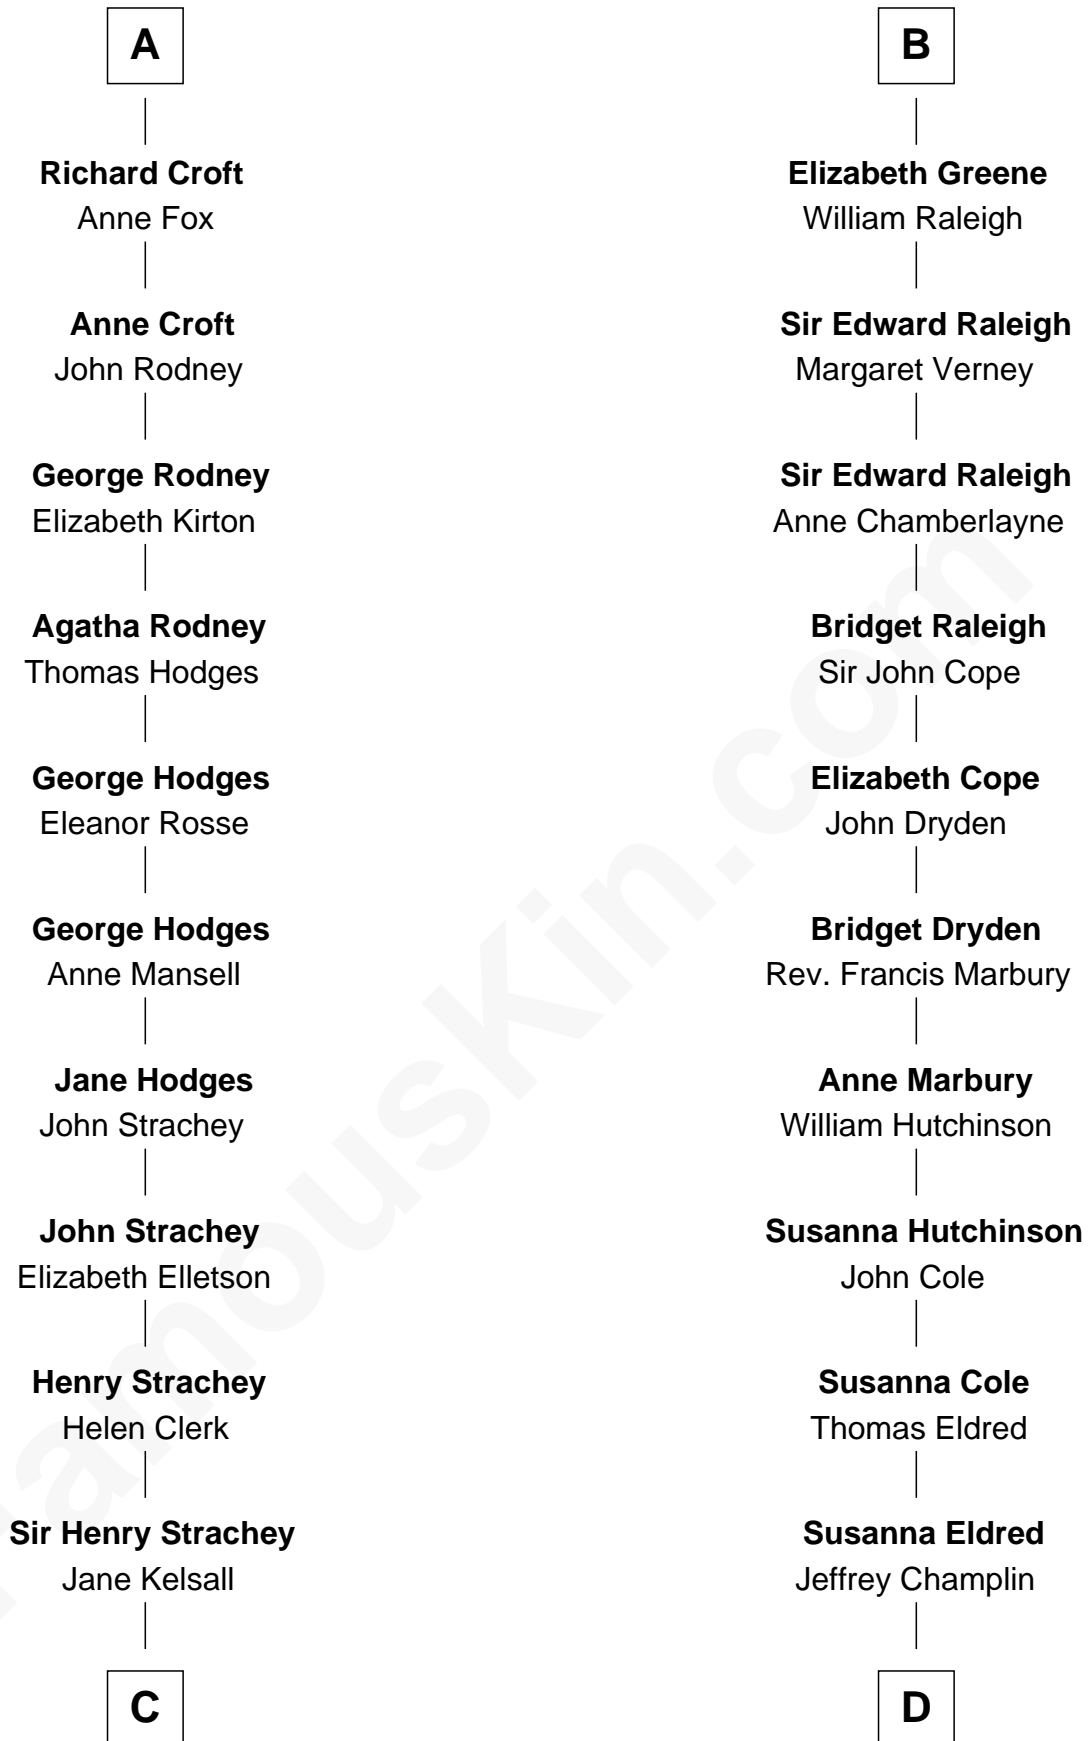

FamousKin.com

Relationship Chart of Lytton Strachey

Author and Co-Founder of Bloomsbury Group

19th cousin 2 times removed of

Shanghai Pierce
Texas Cattleman

Sir Roger de Somery
Nichole d'Aubenev

C

Edward Strachey
Julia Woodburn Kirkpatrick

Sir Richard Strachey
Jane Maria Grant

Lytton Strachey
British Author

D

Emlin Champlin
Joseph Wilbore

Ambless Wilbore
Nathaniel Stoddard

Susanna Stoddard
Isaac Pearce

Jonathan D. Pearce
Hanna Phillips Head

Shanghai Pierce
Texas Cattleman