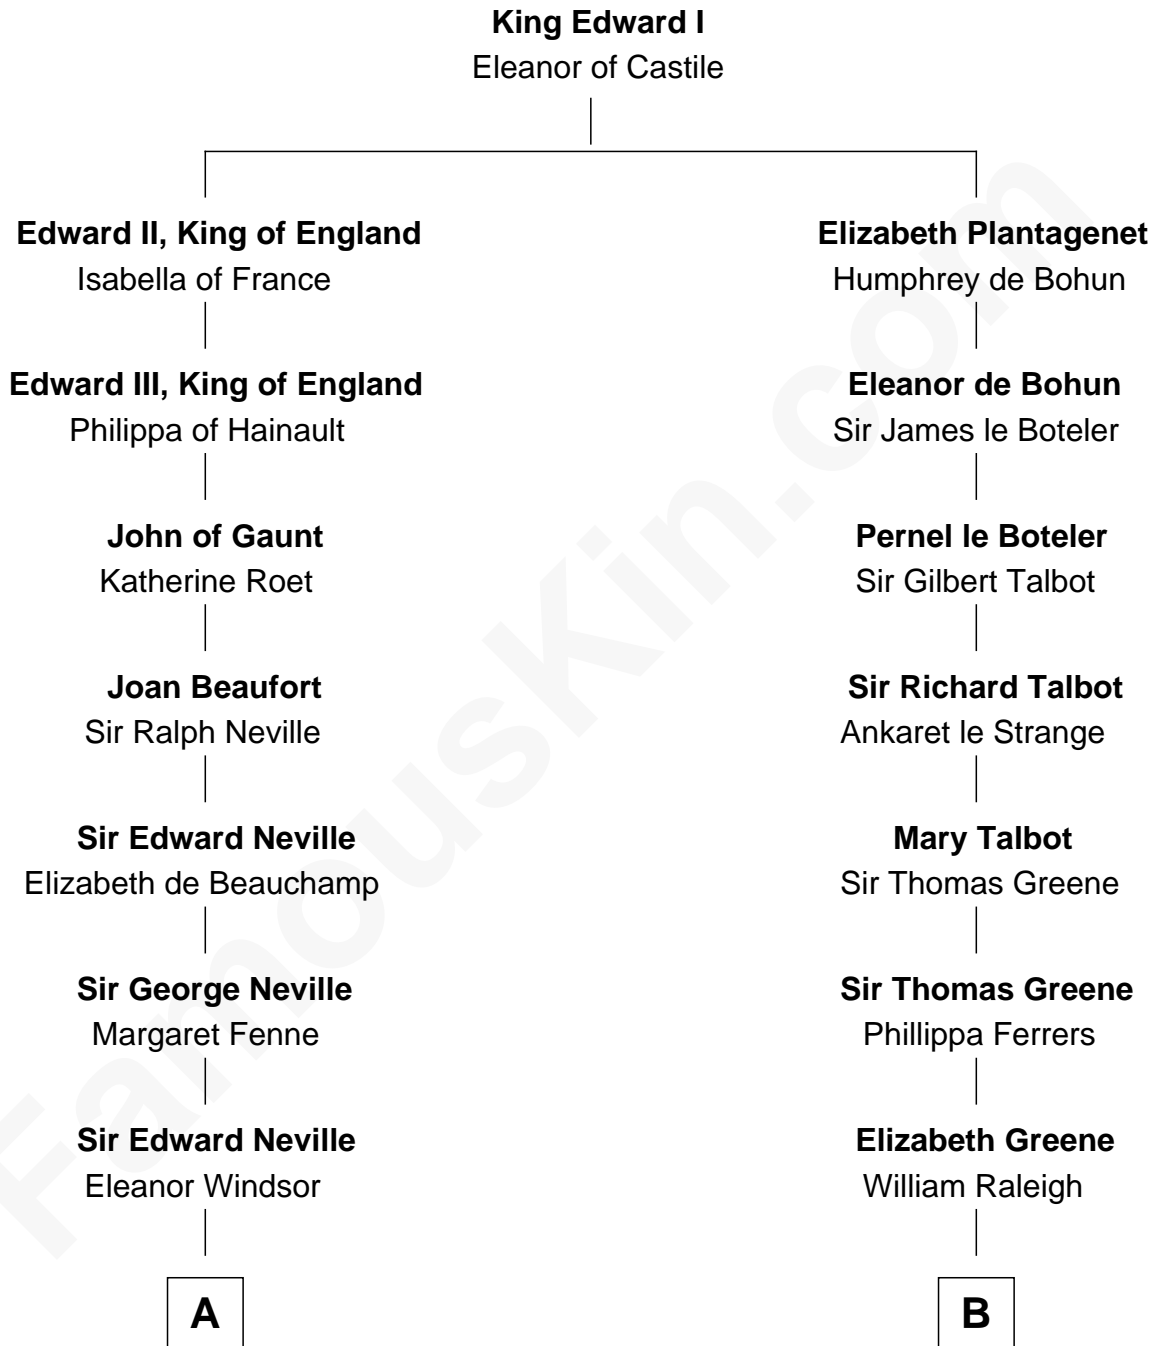

FamousKin.com

Relationship Chart of

Lytton Strachey

Author and Co-Founder of Bloomsbury Group

17th cousin 3 times removed of

Shanghai Pierce
Texas Cattleman

C

—
Ambless Wilbore
Nathaniel Stoddard

—
Susanna Stoddard
Isaac Pearce

—
Jonathan D. Pearce
Hanna Phillips Head

—
Shanghai Pierce
Texas Cattleman

FamousKin.com