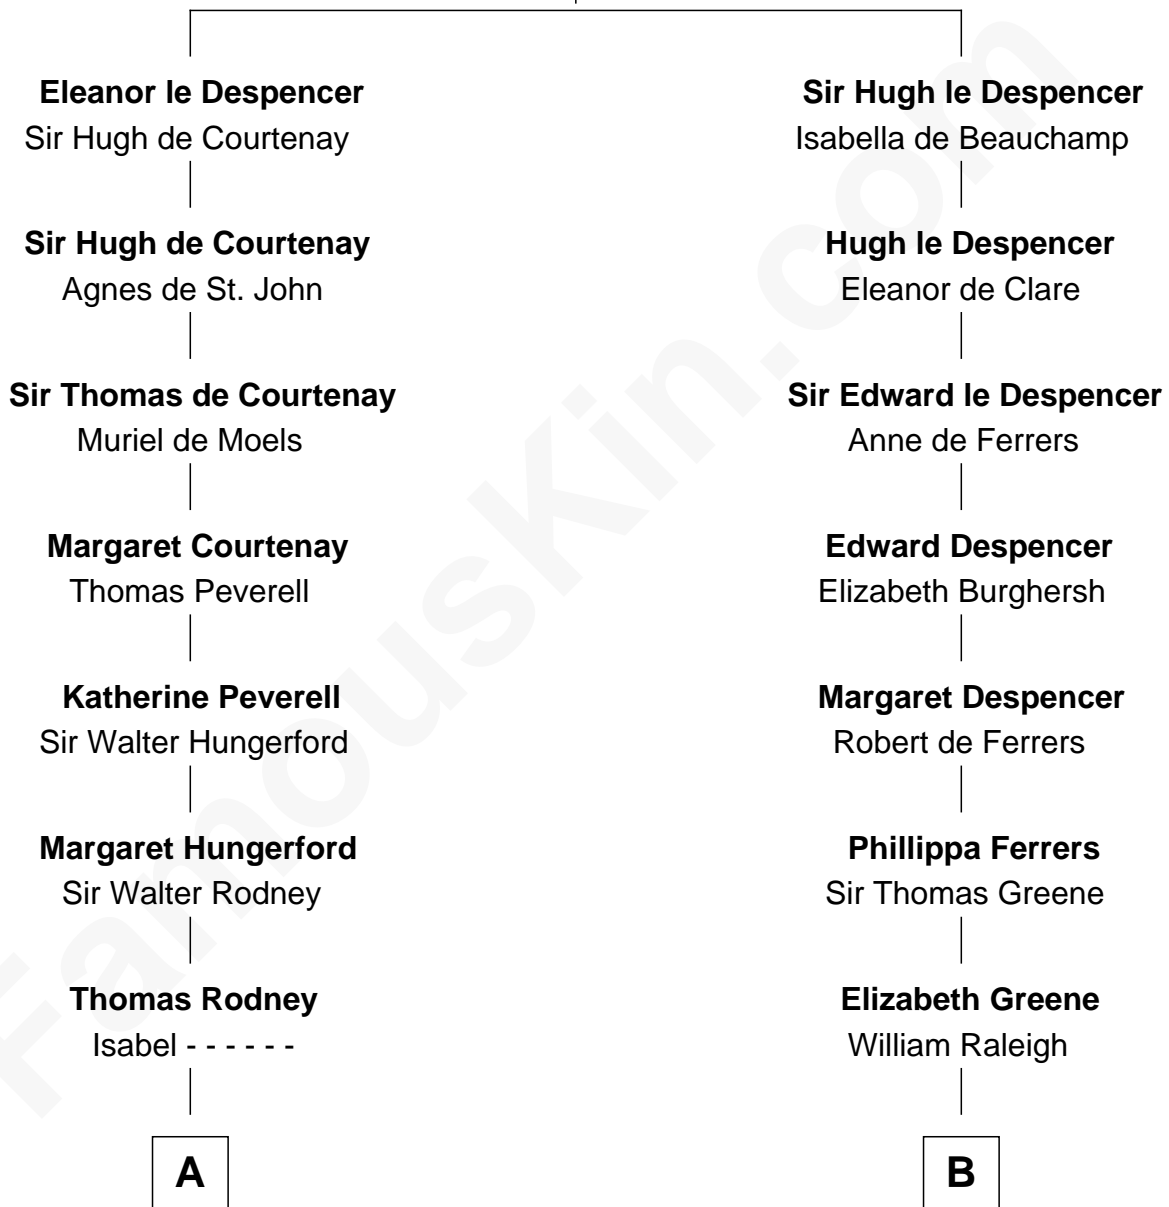

FamousKin.com

Relationship Chart of

Lytton Strachey

Author and Co-Founder of Bloomsbury Group

18th cousin 2 times removed of

Shanghai Pierce
Texas Cattleman

Sir Hugh le Despencer
Aveline Basset

C

Sir Richard Strachey

Jane Maria Grant

Lytton Strachey

British Author

D

Ambless Wilbore

Nathaniel Stoddard

Susanna Stoddard

Isaac Pearce

Jonathan D. Pearce

Hanna Phillips Head

Shanghai Pierce

Texas Cattleman

FamousKin.com