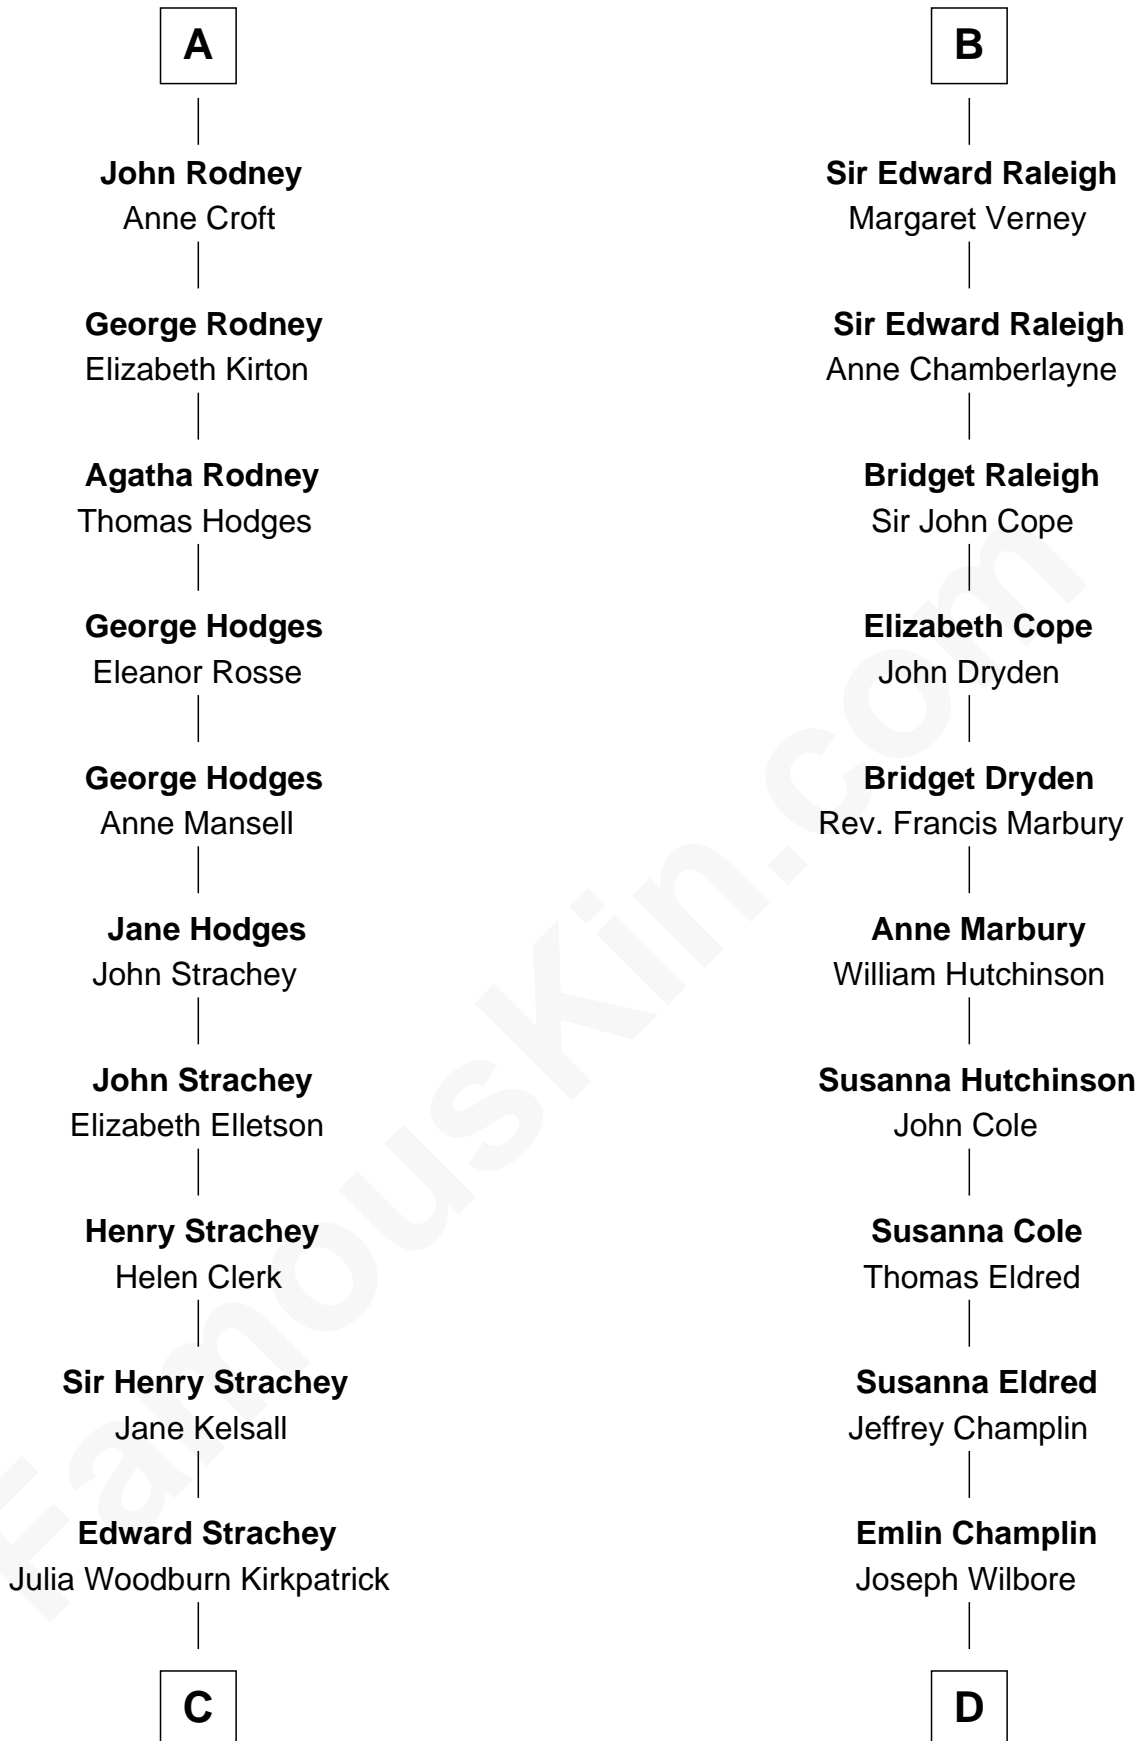

FamousKin.com

Relationship Chart of

Lytton Strachey

Author and Co-Founder of Bloomsbury Group

18th cousin 2 times removed of

Shanghai Pierce
Texas Cattleman

Sir Hugh le Despencer
Aveline Basset

C

Sir Richard Strachey

Jane Maria Grant

Lytton Strachey

British Author

D

Ambless Wilbore

Nathaniel Stoddard

Susanna Stoddard

Isaac Pearce

Jonathan D. Pearce

Hanna Phillips Head

Shanghai Pierce

Texas Cattleman

FamousKin.com