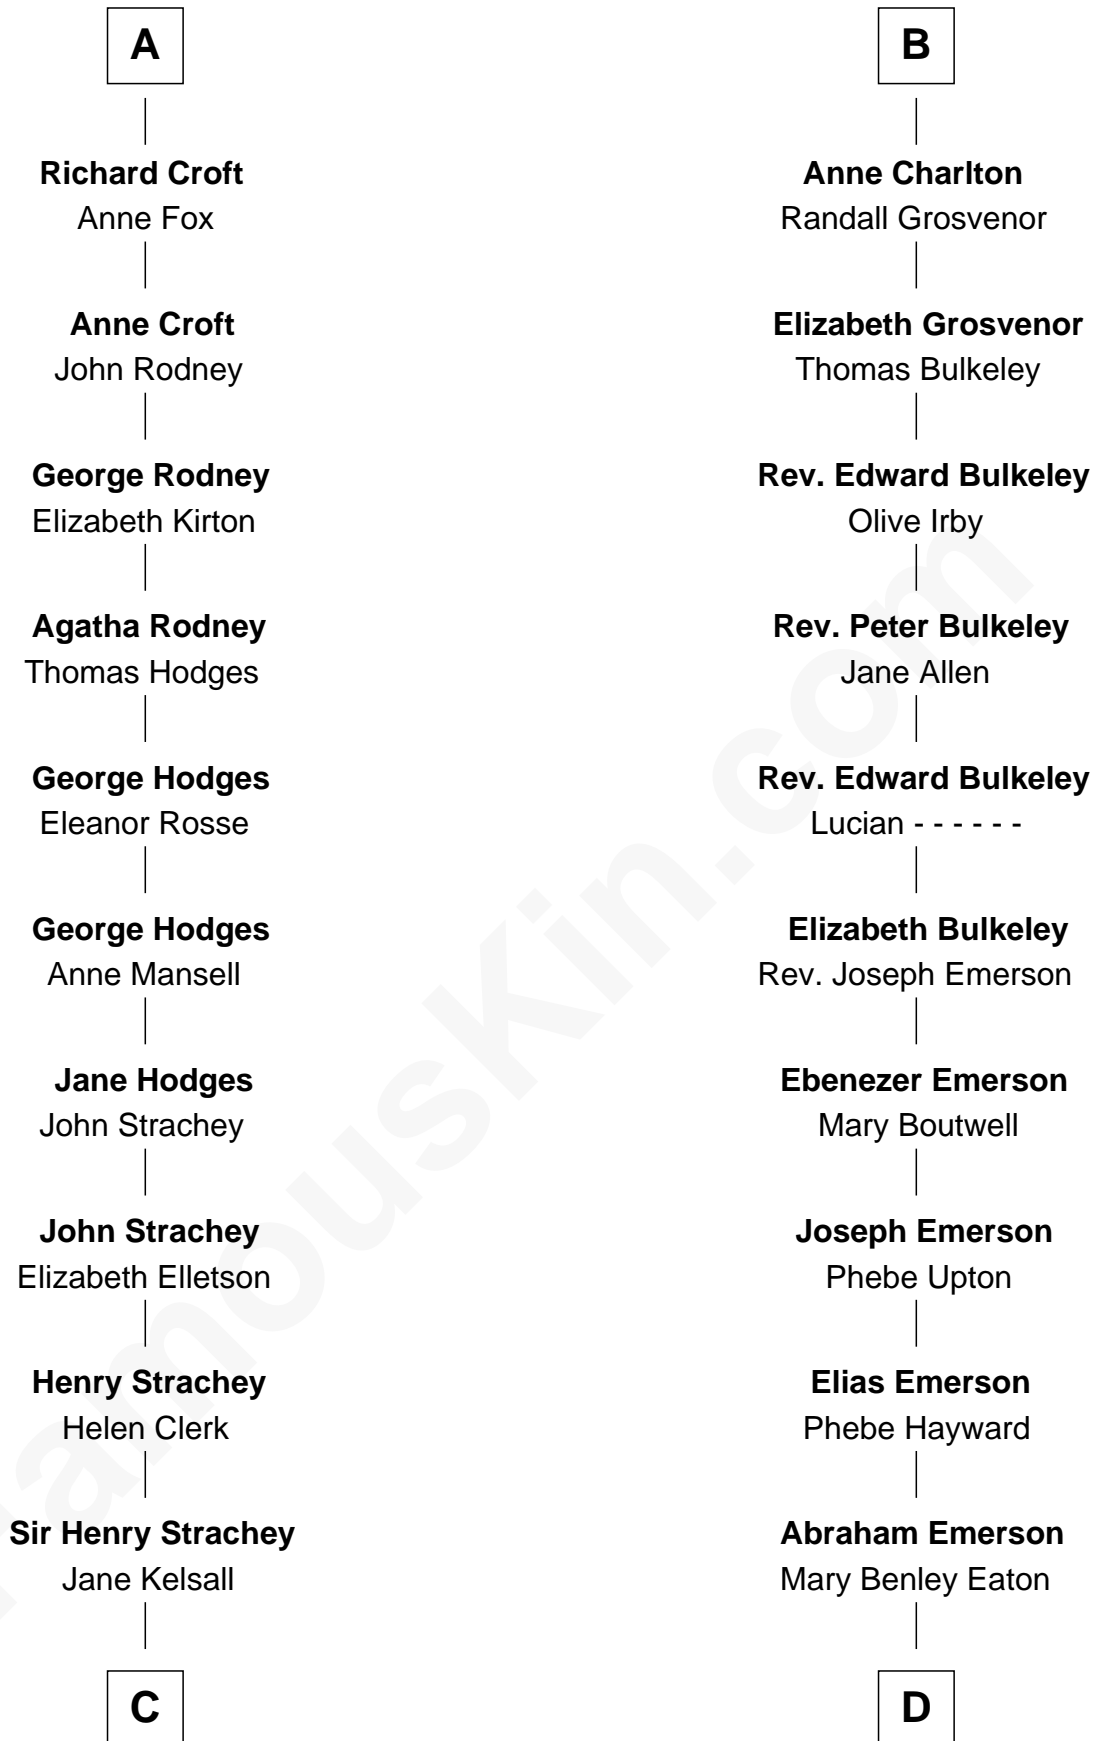

FamousKin.com

Relationship Chart of

Lytton Strachey

Author and Co-Founder of Bloomsbury Group

19th cousin 1 time removed of

Alan Shepard

Mercury and Apollo Astronaut

Sir Roger de Somery

Nichole d'Aubenev

C

Edward Strachey
Julia Woodburn Kirkpatrick

Sir Richard Strachey
Jane Maria Grant

Lytton Strachey
British Author

D

Charles Stillman Emerson
Hannah Maria Emmons

Charles Stillman Emerson
Belle Winslow