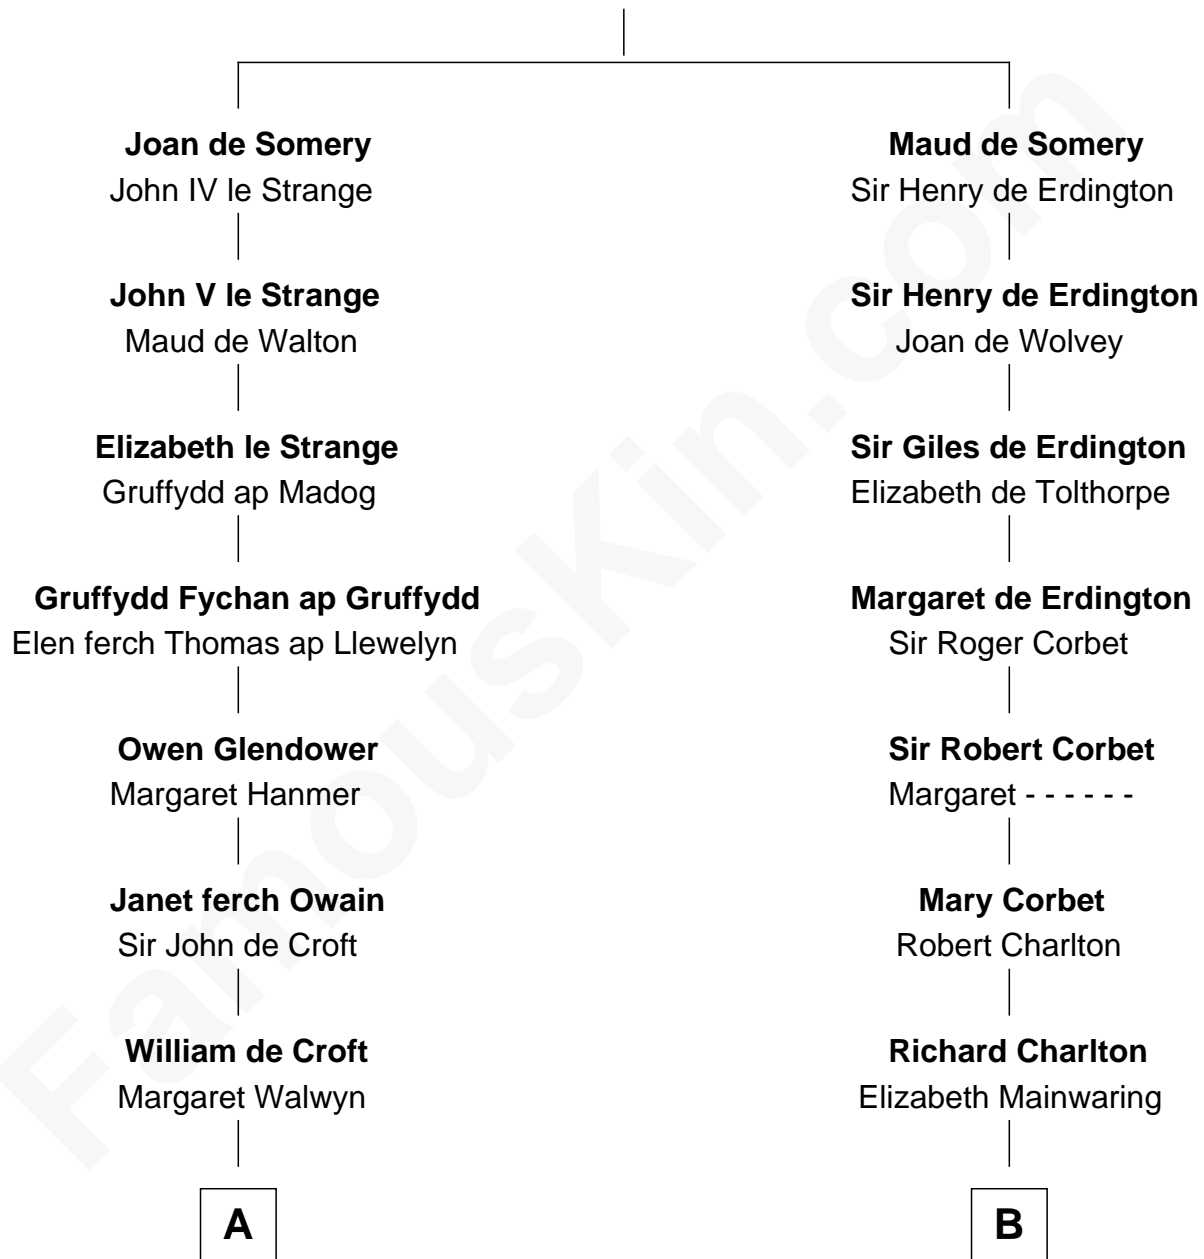

FamousKin.com

Relationship Chart of

Lytton Strachey

Author and Co-Founder of Bloomsbury Group

19th cousin 1 time removed of

Alan Shepard

Mercury and Apollo Astronaut

Sir Roger de Somery

Nichole d'Aubenev

C

Edward Strachey
Julia Woodburn Kirkpatrick

Sir Richard Strachey
Jane Maria Grant

Lytton Strachey
British Author

D

Charles Stillman Emerson
Hannah Maria Emmons

Charles Stillman Emerson
Belle Winslow

Pauline Renza Emerson
Alan Bartlett Shepard

Alan Shepard
Mercury and Apollo Astronaut