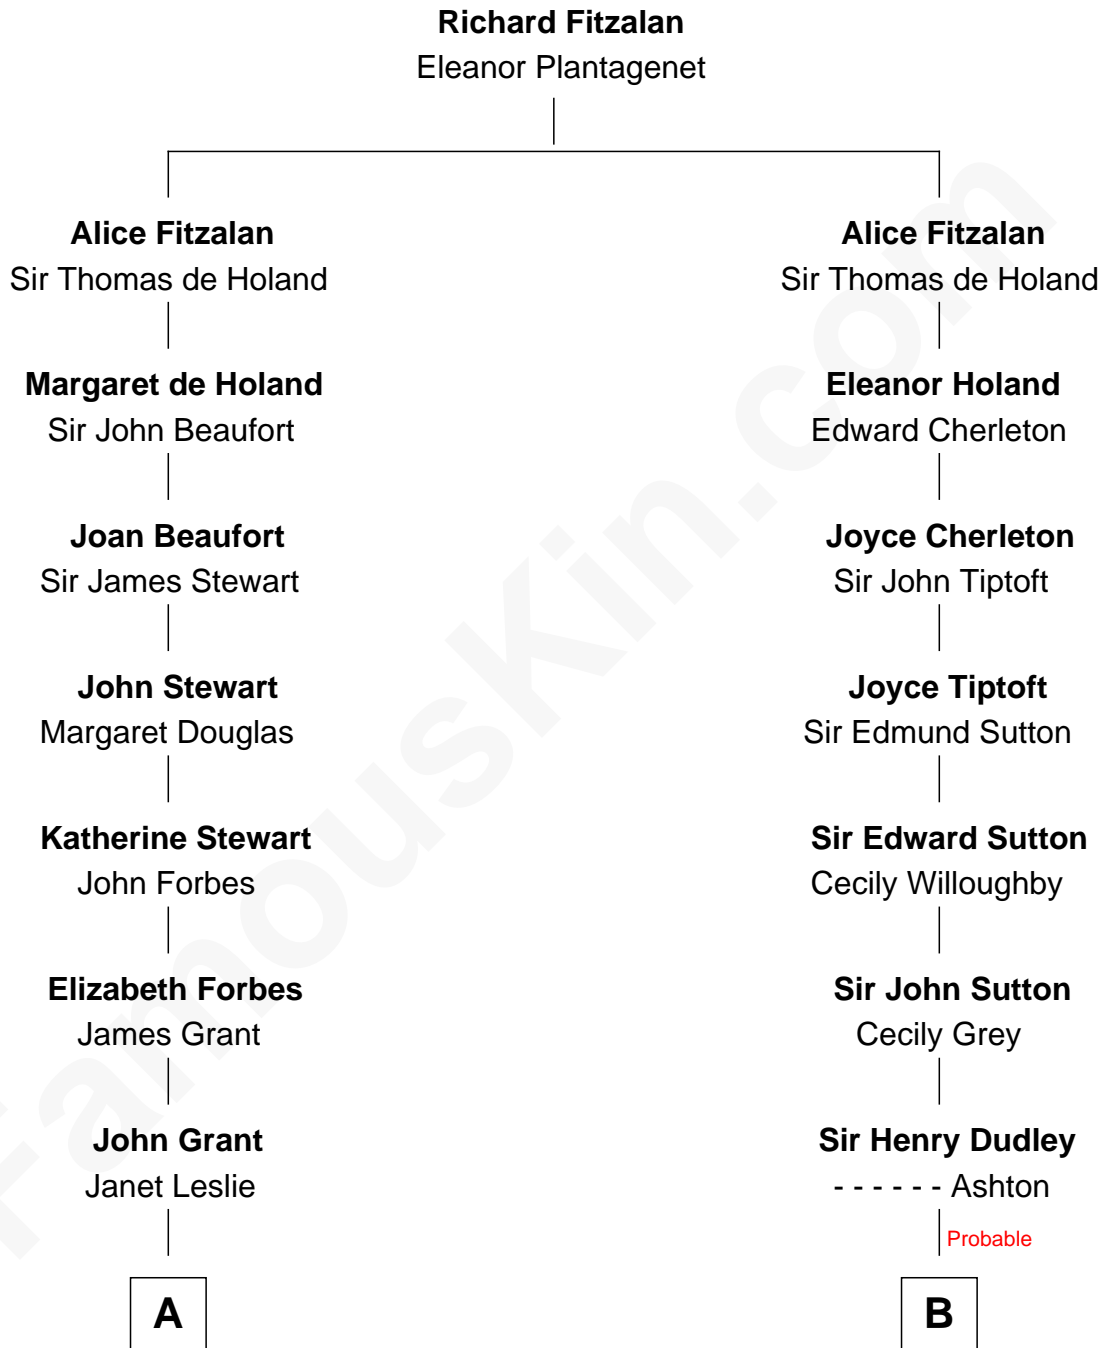

FamousKin.com

Relationship Chart of

Lytton Strachey

Author and Co-Founder of Bloomsbury Group

16th cousin 2 times removed of

Alan Shepard

Mercury and Apollo Astronaut

C

Alan Bartlett Shepard
Pauline Renza Emerson

Alan Shepard
Mercury and Apollo Astronaut

FamousKin.com