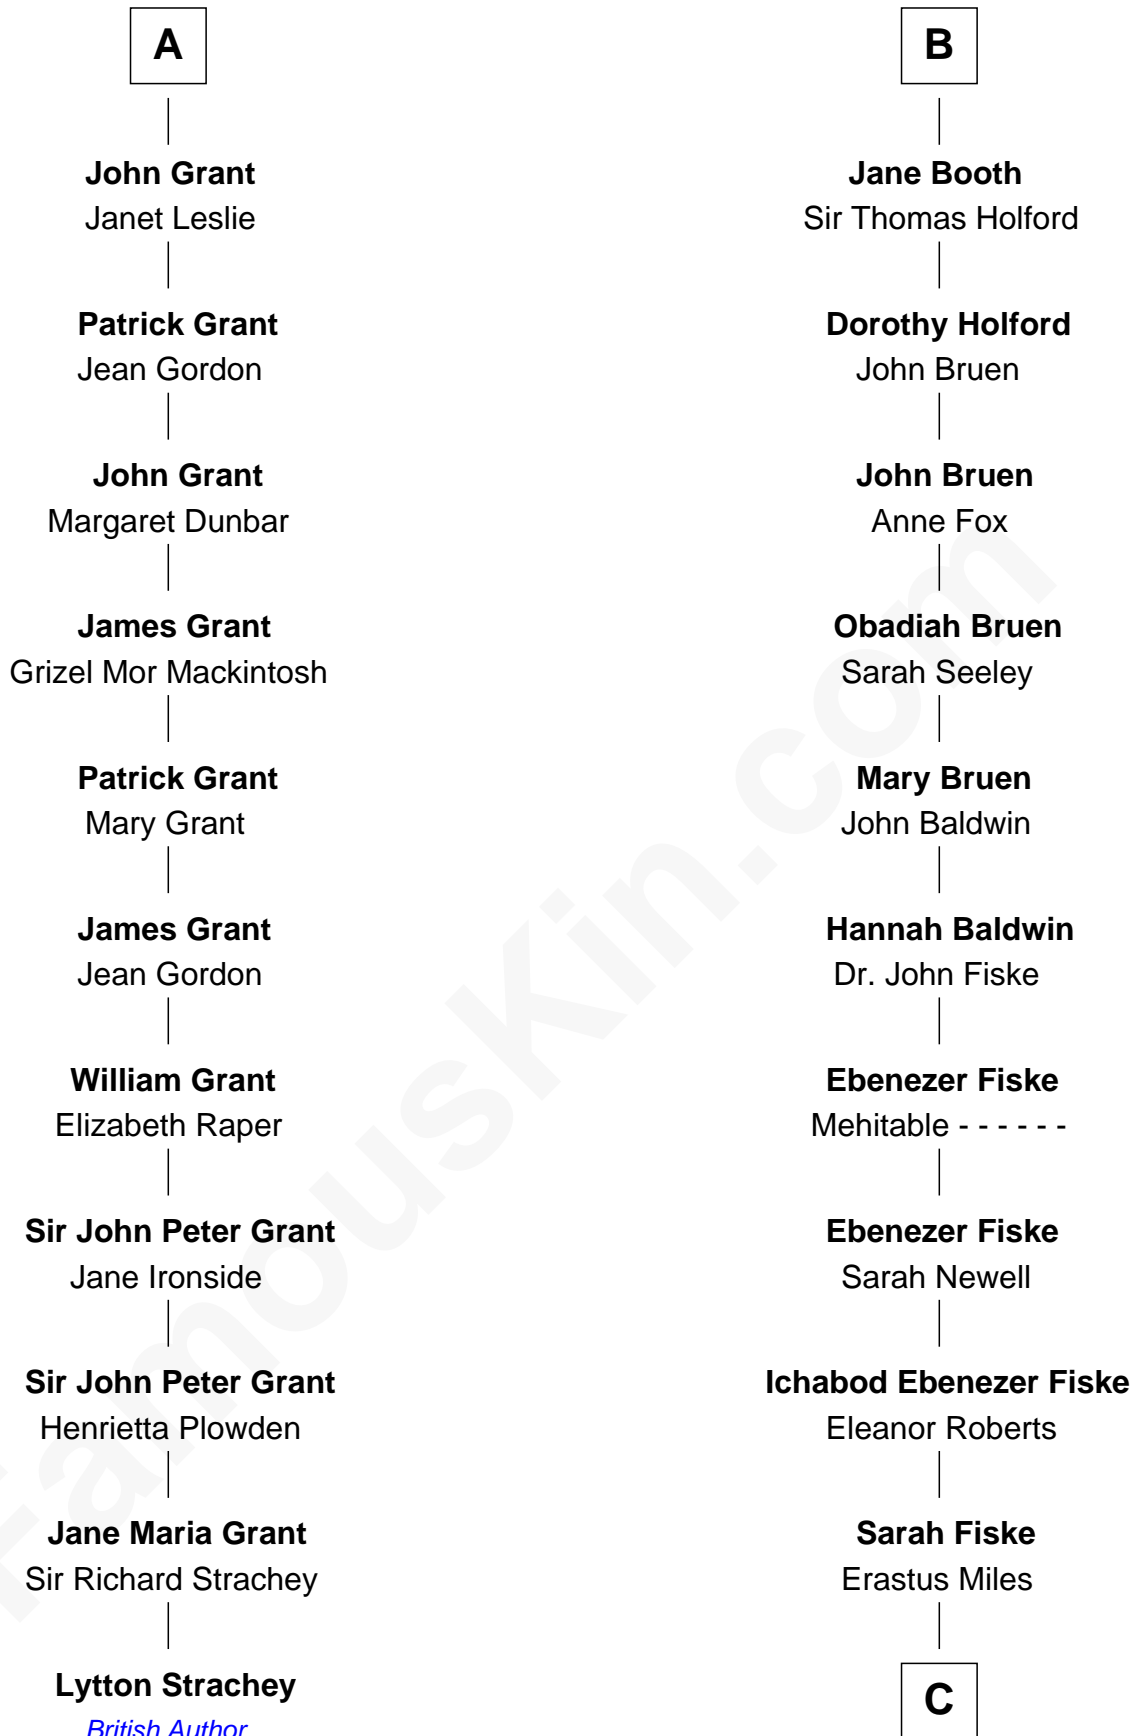

FamousKin.com

Relationship Chart of

Lytton Strachey

Author and Co-Founder of Bloomsbury Group

17th cousin 3 times removed of

Christian Herter

59th Governor of Massachusetts

Sir Robert de Holland

Maude la Zouche

C

—
Archibald Miles

Mary Treese

—
Mary Miles

Christian Herter

—
Albert Herter

Adele McGinnis

—
Christian Herter

59th Governor of Massachusetts

FamousKin.com