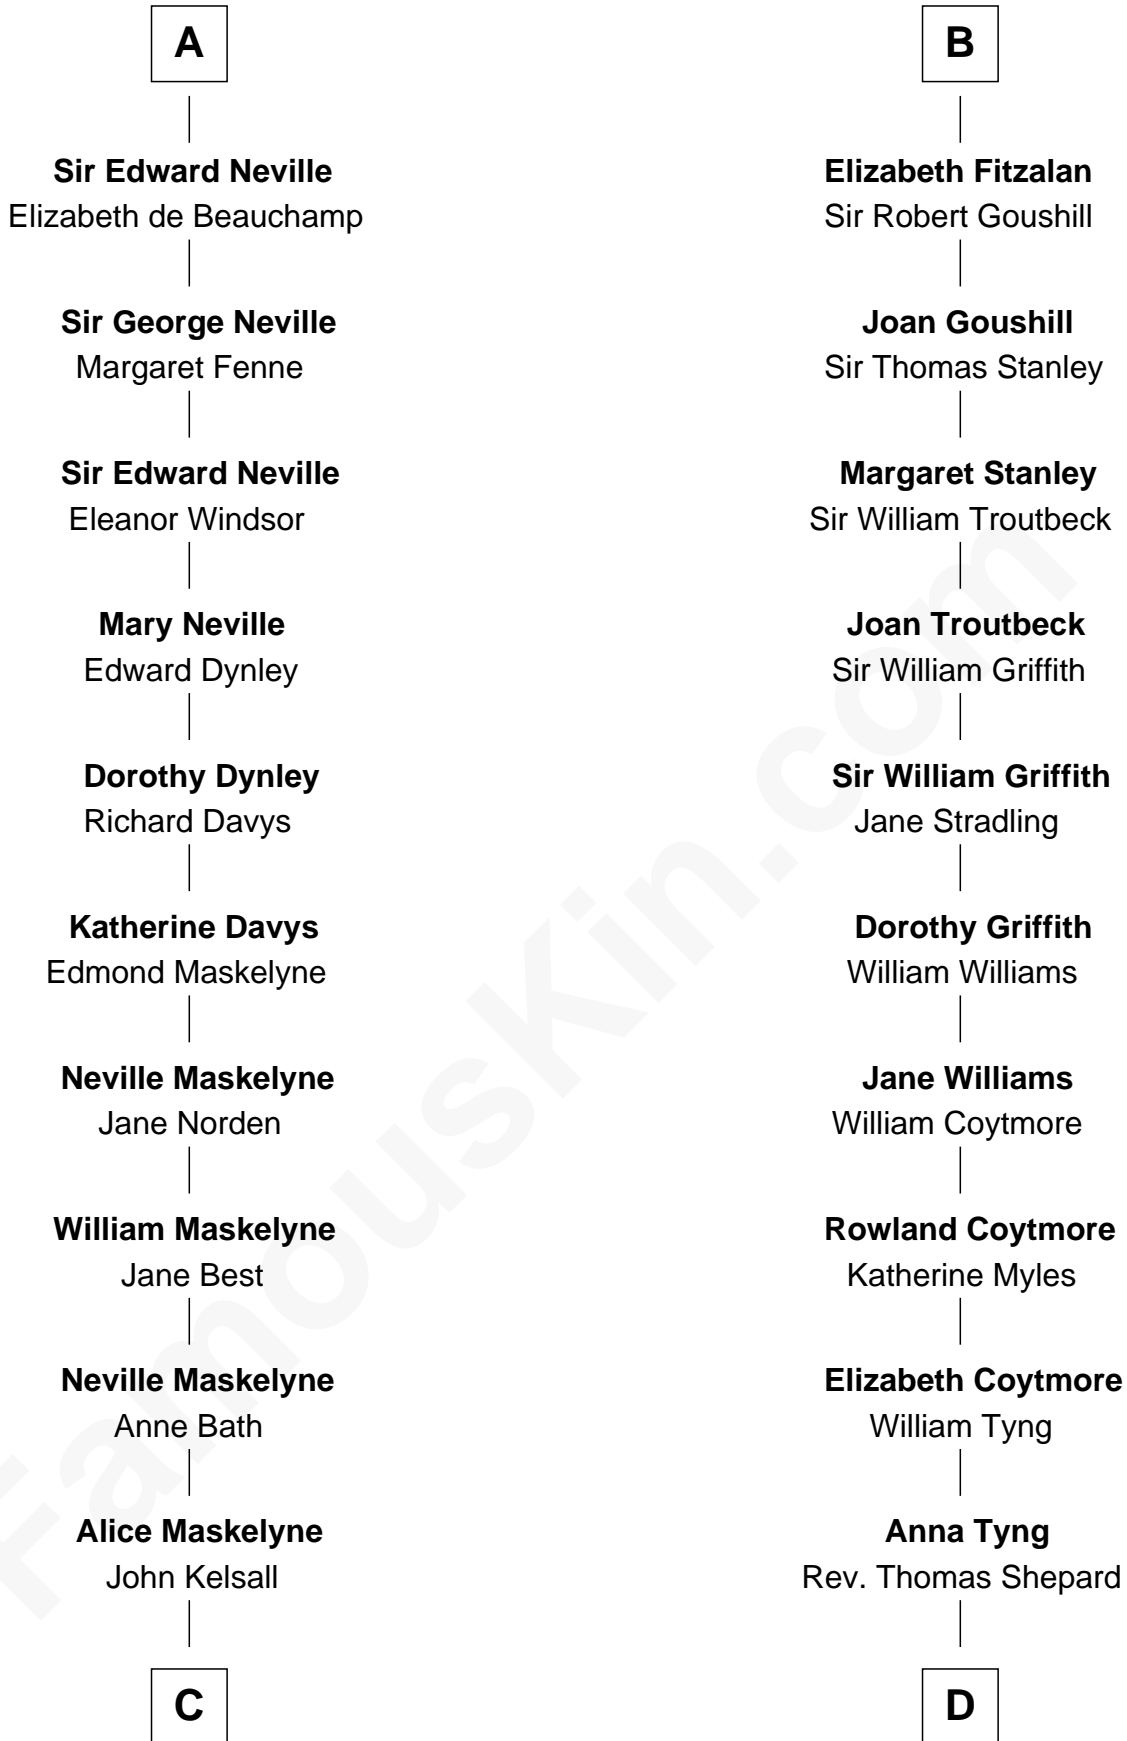

FamousKin.com

Relationship Chart of Lytton Strachey

Author and Co-Founder of Bloomsbury Group

20th cousin of

Abigail (Smith) Adams

First Lady of President John Adams

C

Jane Kelsall
Sir Henry Strachey

Edward Strachey
Julia Woodburn Kirkpatrick

Sir Richard Strachey
Jane Maria Grant

Lytton Strachey
British Author

D

Anna Shepard
Daniel Quincy

Col John Quincy
Elizabeth Norton

Elizabeth Quincy
Rev. William Smith