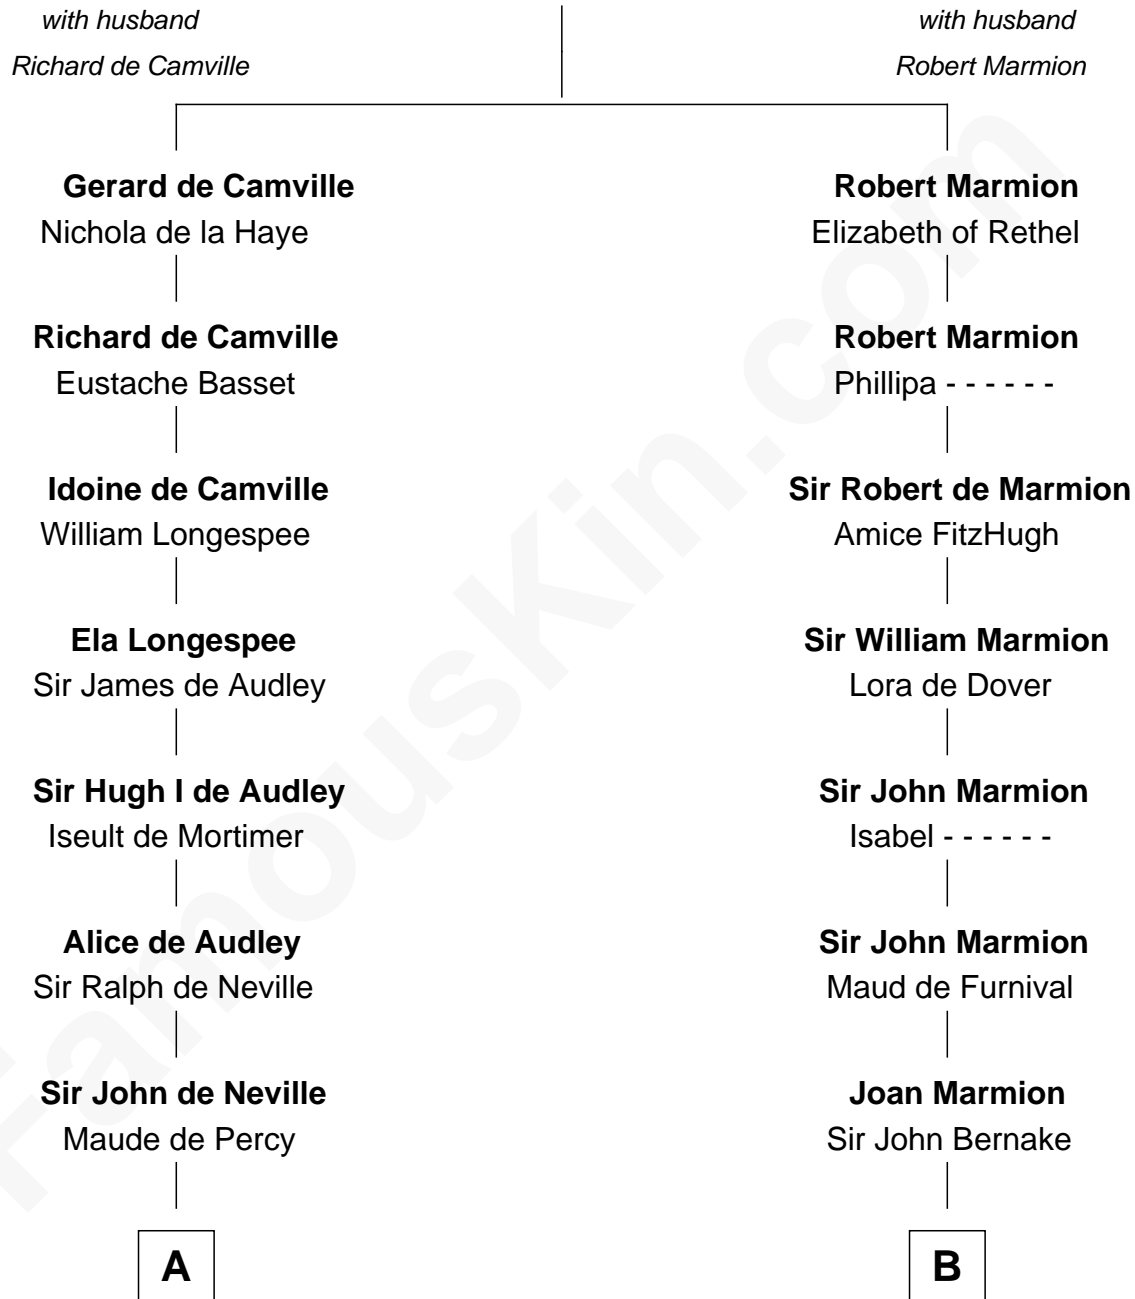

FamousKin.com

Relationship Chart of

Lytton Strachey

Author and Co-Founder of Bloomsbury Group

20th cousin 1 time removed of

Abigail (Smith) Adams

First Lady of President John Adams

Miliscent of Rethel

C

Alice Maskelyne

John Kelsall

Jane Kelsall

Sir Henry Strachey

Edward Strachey

Julia Woodburn Kirkpatrick

Sir Richard Strachey