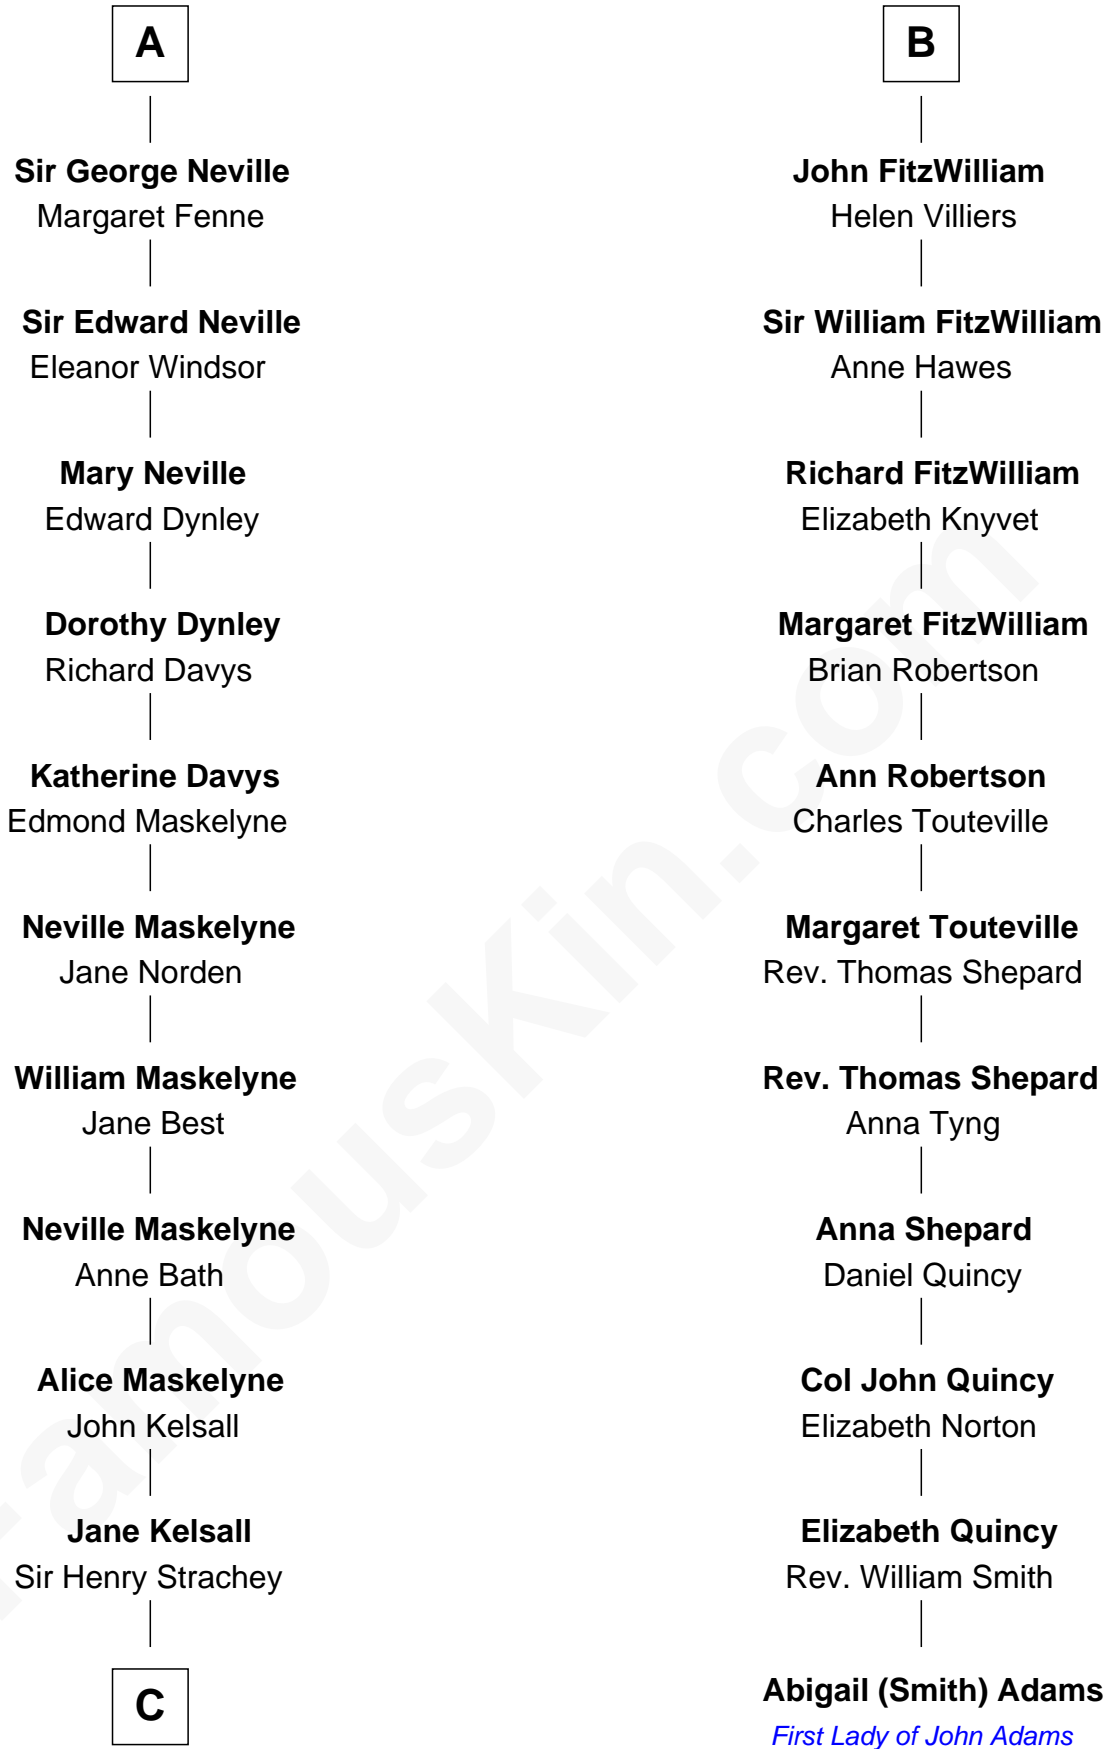

FamousKin.com

Relationship Chart of

Lytton Strachey

Author and Co-Founder of Bloomsbury Group

17th cousin 2 times removed of

Abigail (Smith) Adams

First Lady of President John Adams

Sir William Longespee

Ela of Salisbury

C

—
Edward Strachey
Julia Woodburn Kirkpatrick

—
Sir Richard Strachey
Jane Maria Grant

—
Lytton Strachey
British Author

FamousKin.com