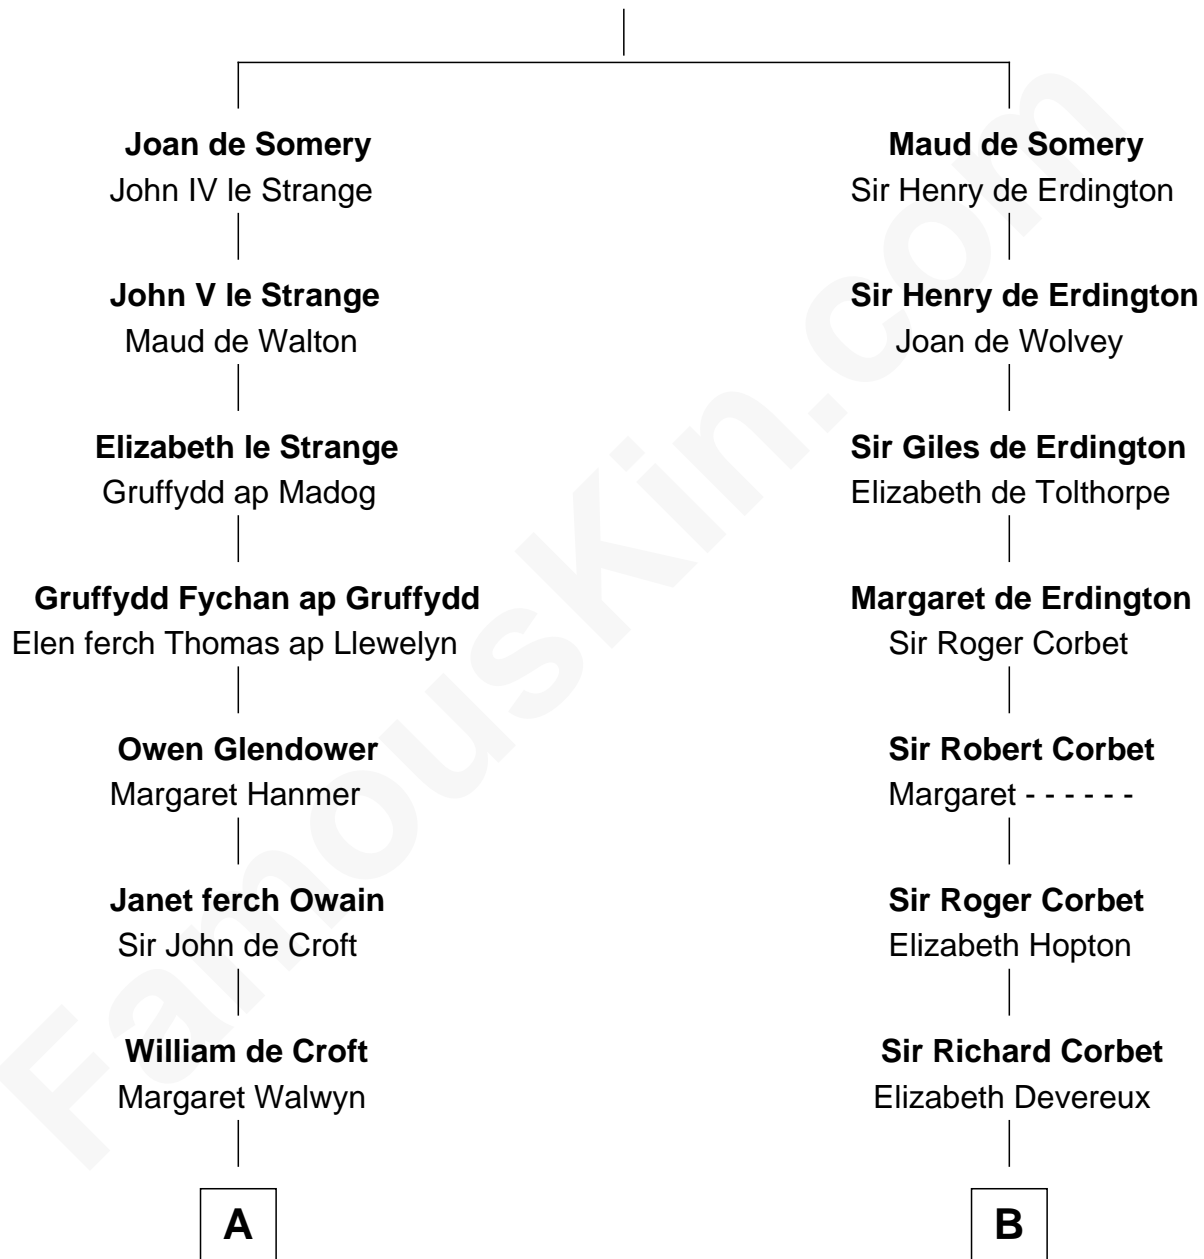

## Relationship Chart of

### Lytton Strachey

Author and Co-Founder of Bloomsbury Group

19th cousin 1 time removed of

### Orson Welles

Radio, Stage, and Movie Actor

**Sir Roger de Somery**

Nichole d'Aubenev

**C**

**Edward Strachey**  
Julia Woodburn Kirkpatrick

**Sir Richard Strachey**  
Jane Maria Grant

**Lytton Strachey**  
*British Author*