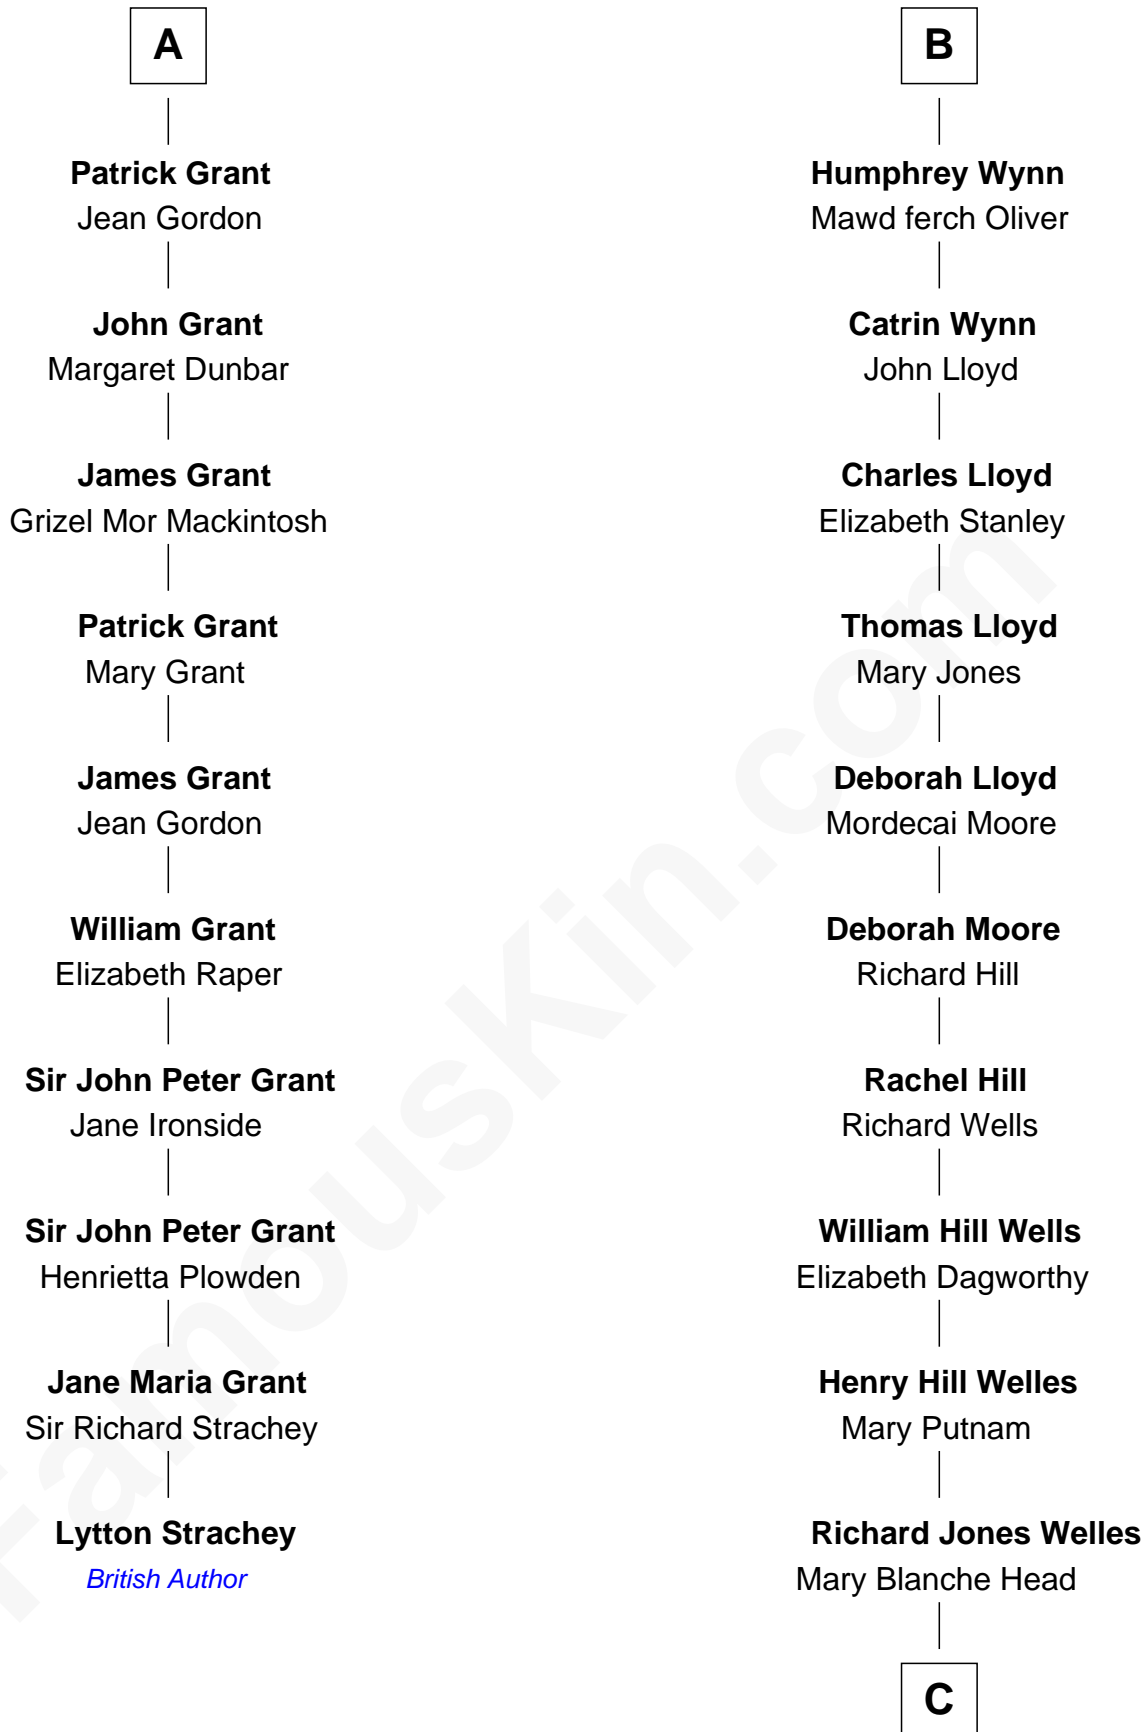

FamousKin.com

Relationship Chart of

Lytton Strachey

Author and Co-Founder of Bloomsbury Group

16th cousin 2 times removed of

Orson Welles

Radio, Stage, and Movie Actor

C