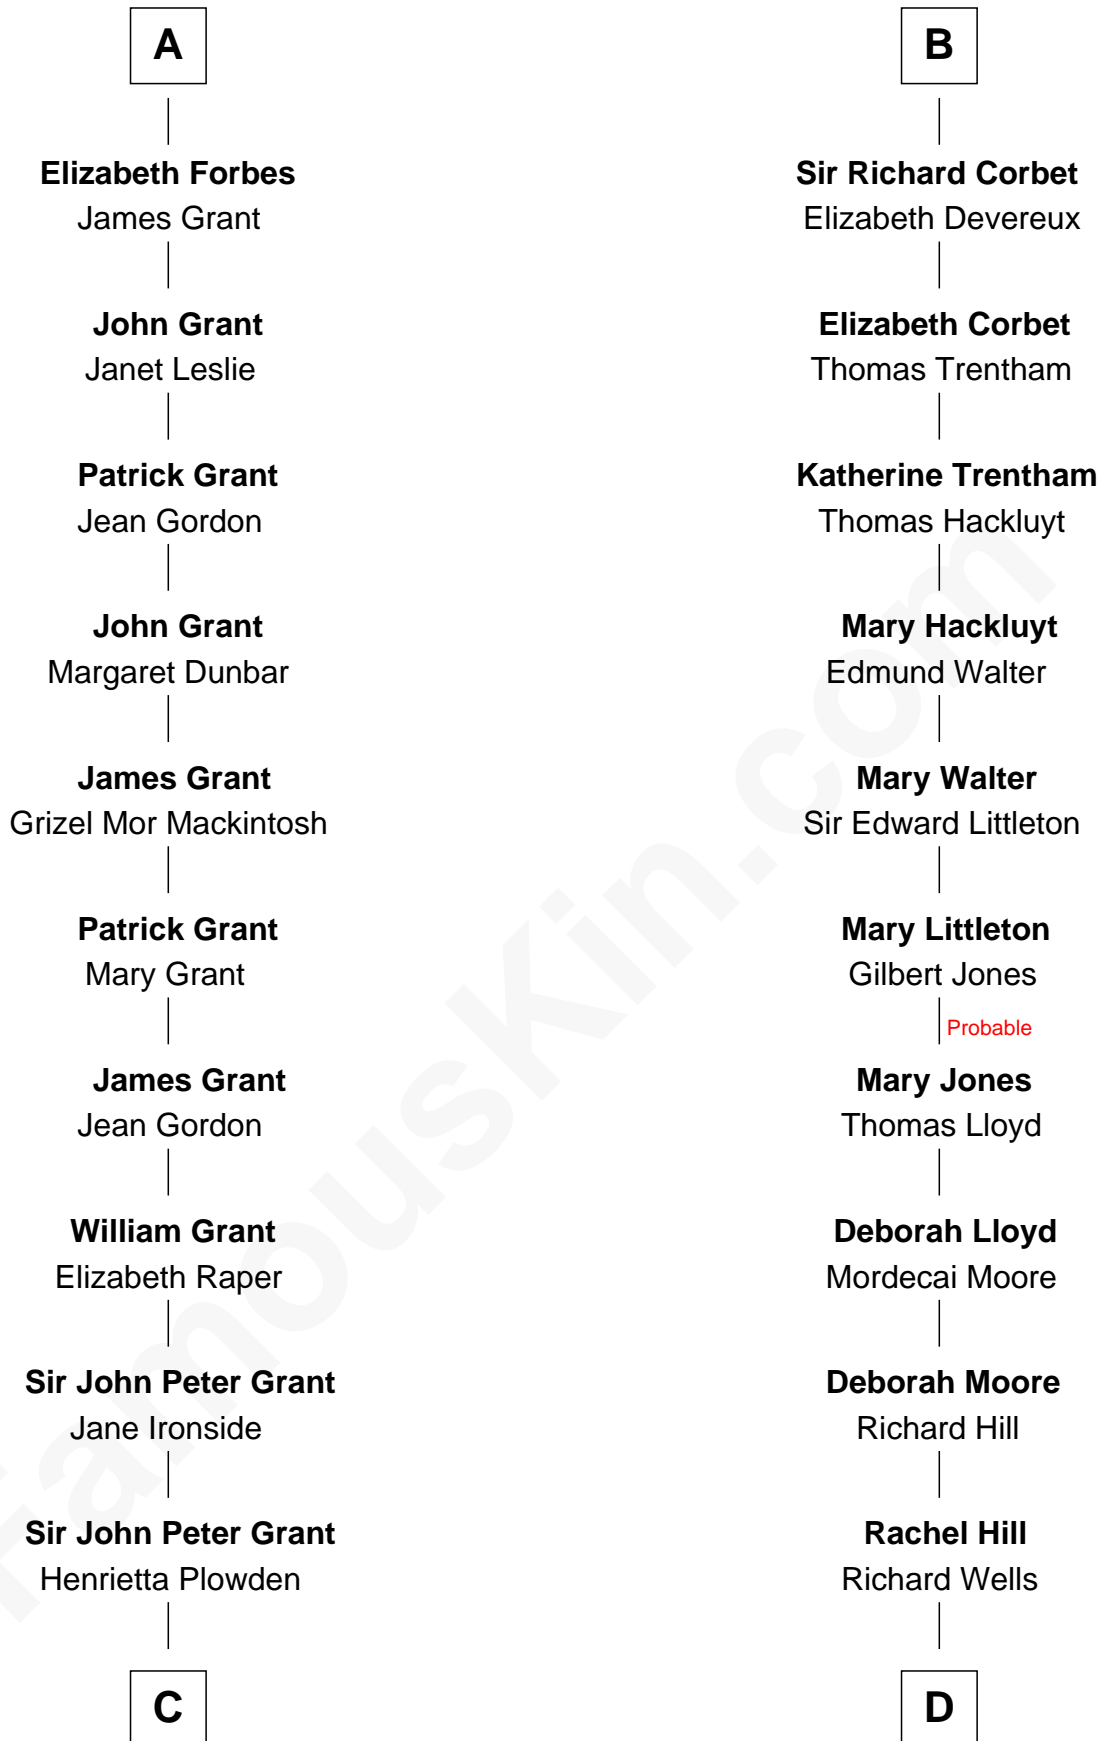

FamousKin.com

Relationship Chart of

Lytton Strachey

Author and Co-Founder of Bloomsbury Group

18th cousin 3 times removed of

Orson Welles

Radio, Stage, and Movie Actor

C

Jane Maria Grant
Sir Richard Strachey

Lytton Strachey
British Author

D

William Hill Wells
Elizabeth Dagworthy

Henry Hill Welles
Mary Putnam

Richard Jones Welles
Mary Blanche Head

Richard Head Welles
Beatrice Ives