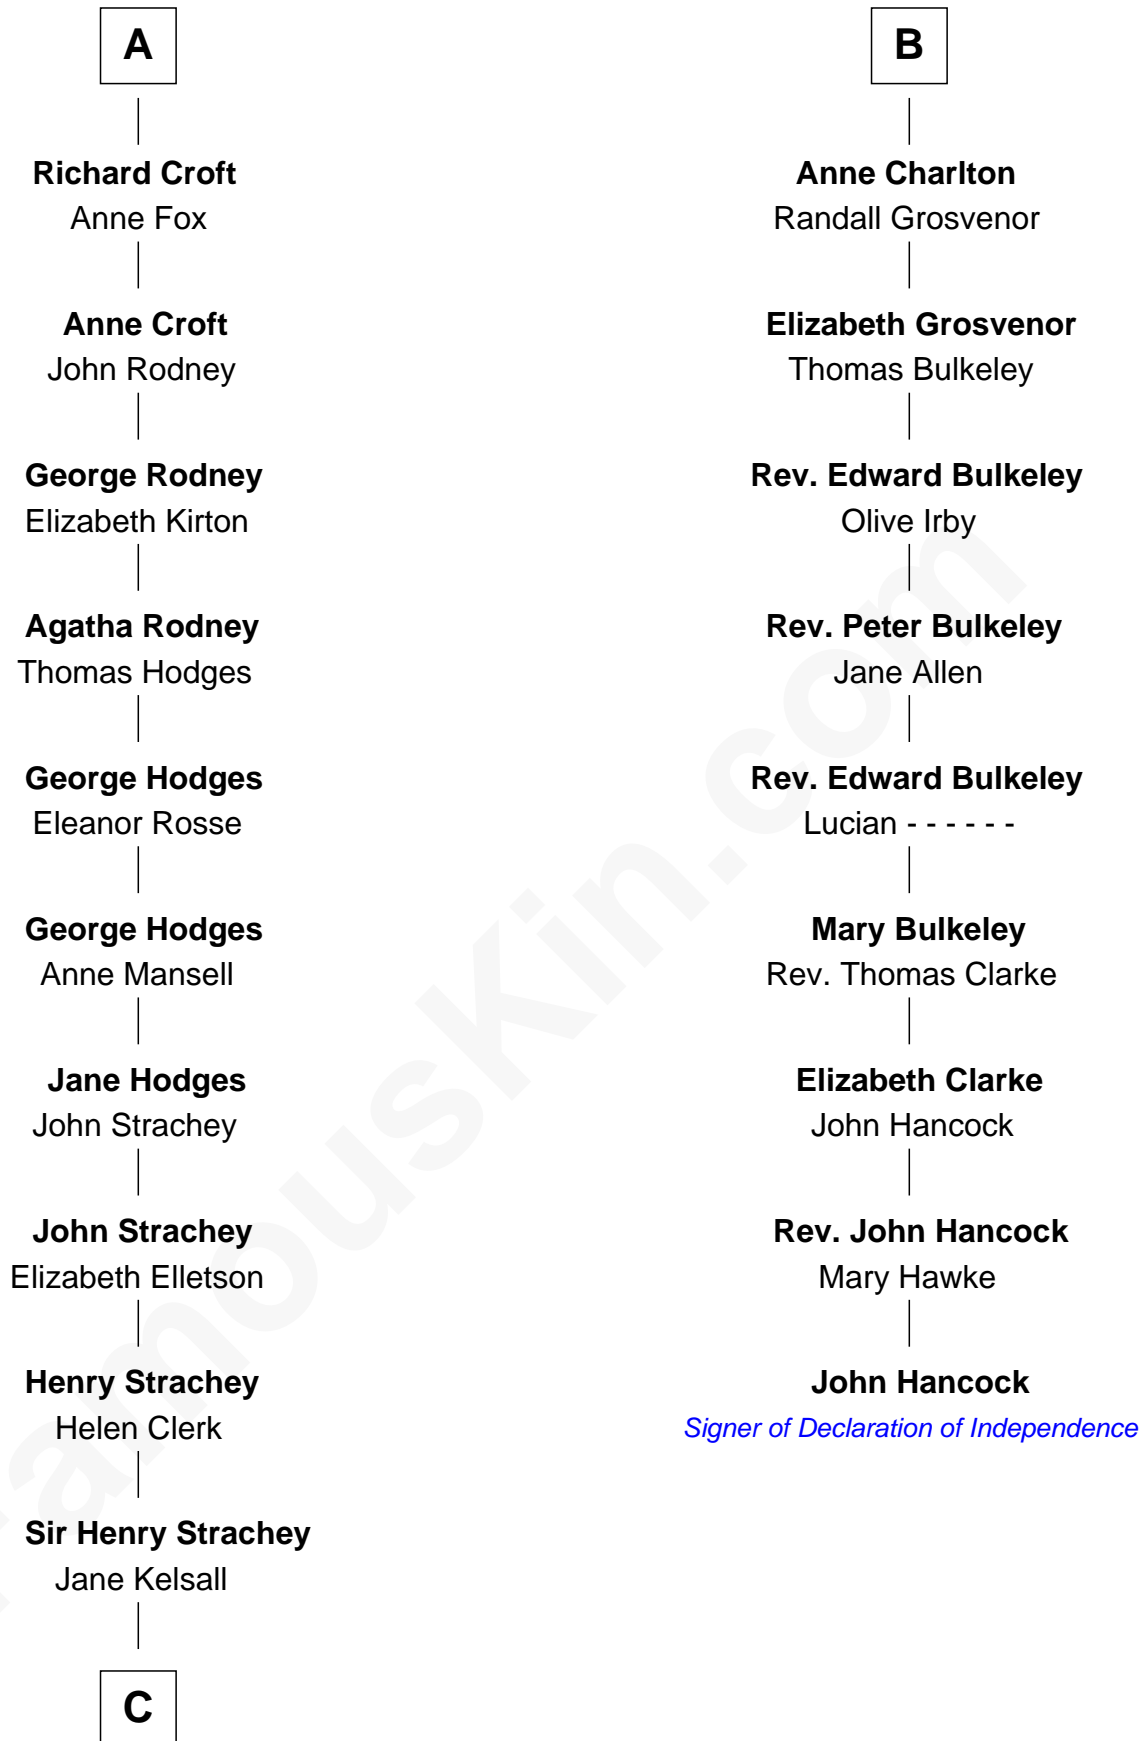

FamousKin.com

Relationship Chart of

Lytton Strachey

Author and Co-Founder of Bloomsbury Group

15th cousin 4 times removed of

John Hancock

Signer of the Declaration of Independence

Sir Roger de Somery

Nichole d'Aubenev

C

—
Edward Strachey
Julia Woodburn Kirkpatrick

—
Sir Richard Strachey
Jane Maria Grant

—
Lytton Strachey
British Author

FamousKin.com