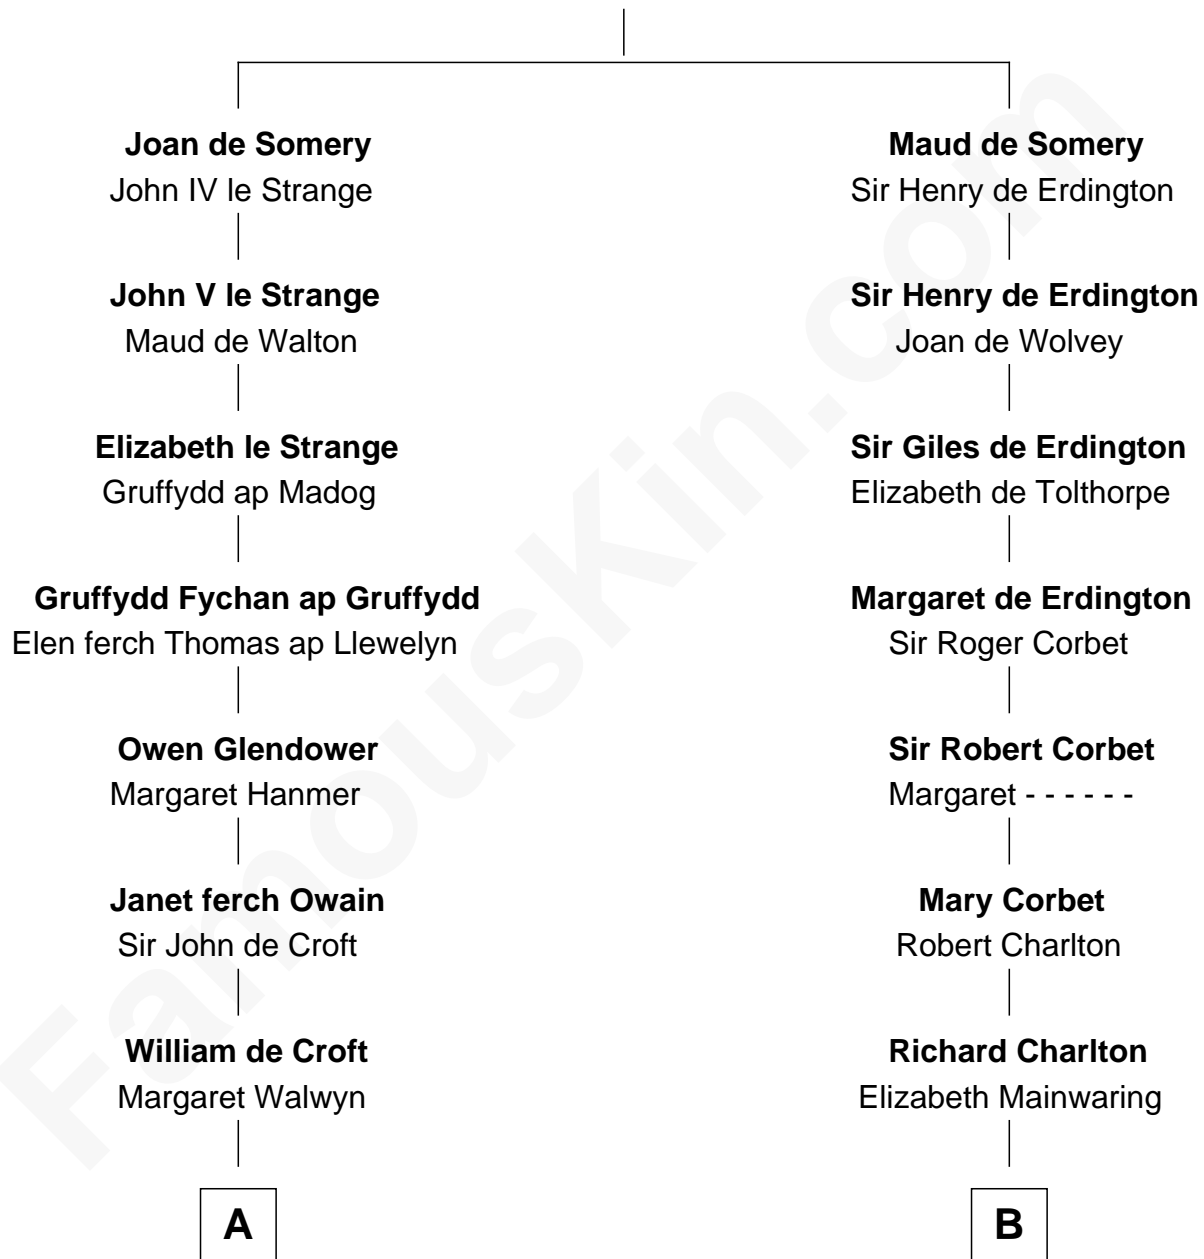

FamousKin.com

Relationship Chart of

Lytton Strachey

Author and Co-Founder of Bloomsbury Group

15th cousin 4 times removed of

John Hancock

Signer of the Declaration of Independence

Sir Roger de Somery

Nichole d'Aubenev

C

—
Edward Strachey
Julia Woodburn Kirkpatrick

—
Sir Richard Strachey
Jane Maria Grant

—
Lytton Strachey
British Author

FamousKin.com