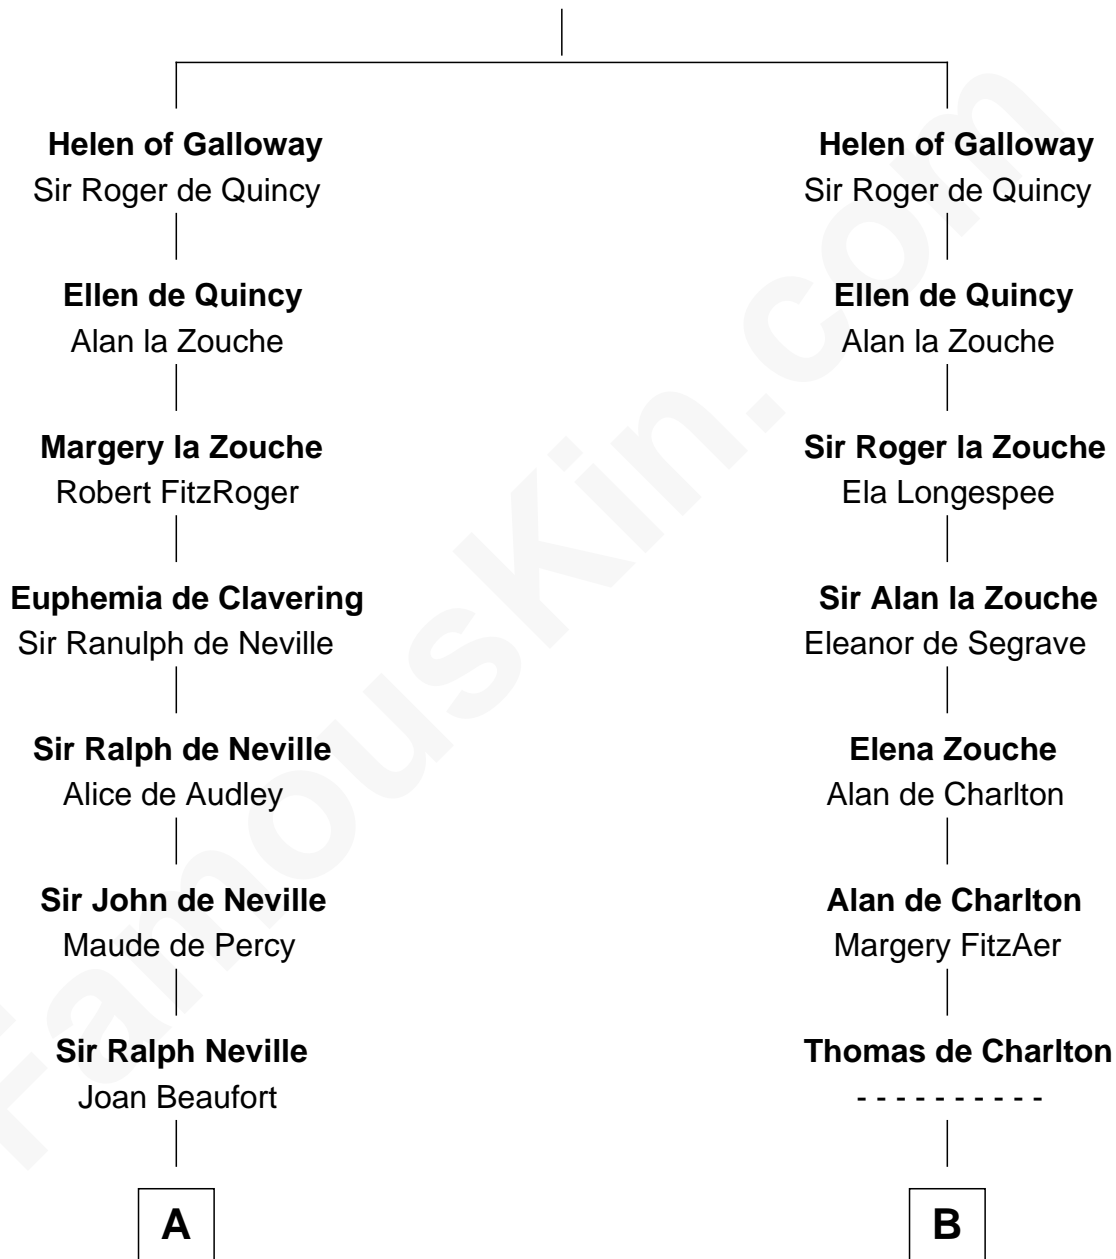

## Relationship Chart of

### Lytton Strachey

*Author and Co-Founder of Bloomsbury Group*

19th cousin 1 time removed of

### John Hancock

*Signer of the Declaration of Independence*

**Alan of Galloway**

Helen de l'Isle

**C**

**Jane Kelsall**  
Sir Henry Strachey

**Edward Strachey**  
Julia Woodburn Kirkpatrick

**Sir Richard Strachey**  
Jane Maria Grant