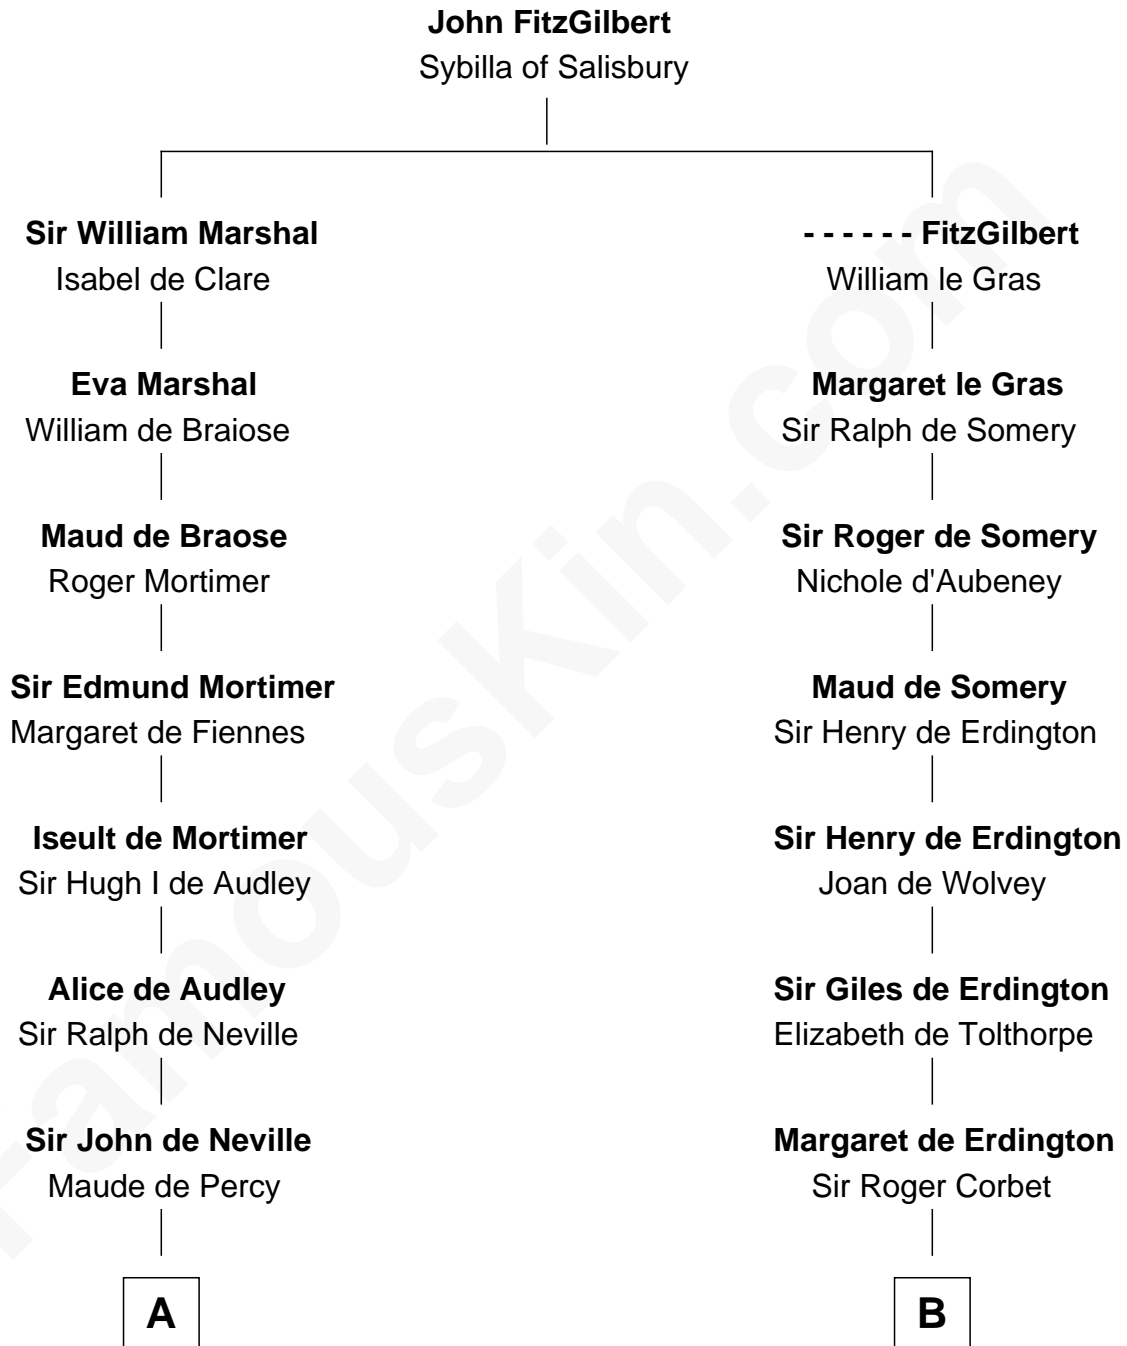

FamousKin.com

Relationship Chart of Lytton Strachey

Author and Co-Founder of Bloomsbury Group

18th cousin 3 times removed of

John Hancock

Signer of the Declaration of Independence

C

Alice Maskelyne

John Kelsall

Jane Kelsall

Sir Henry Strachey

Edward Strachey

Julia Woodburn Kirkpatrick

Sir Richard Strachey

Jane Maria Grant

Lytton Strachey