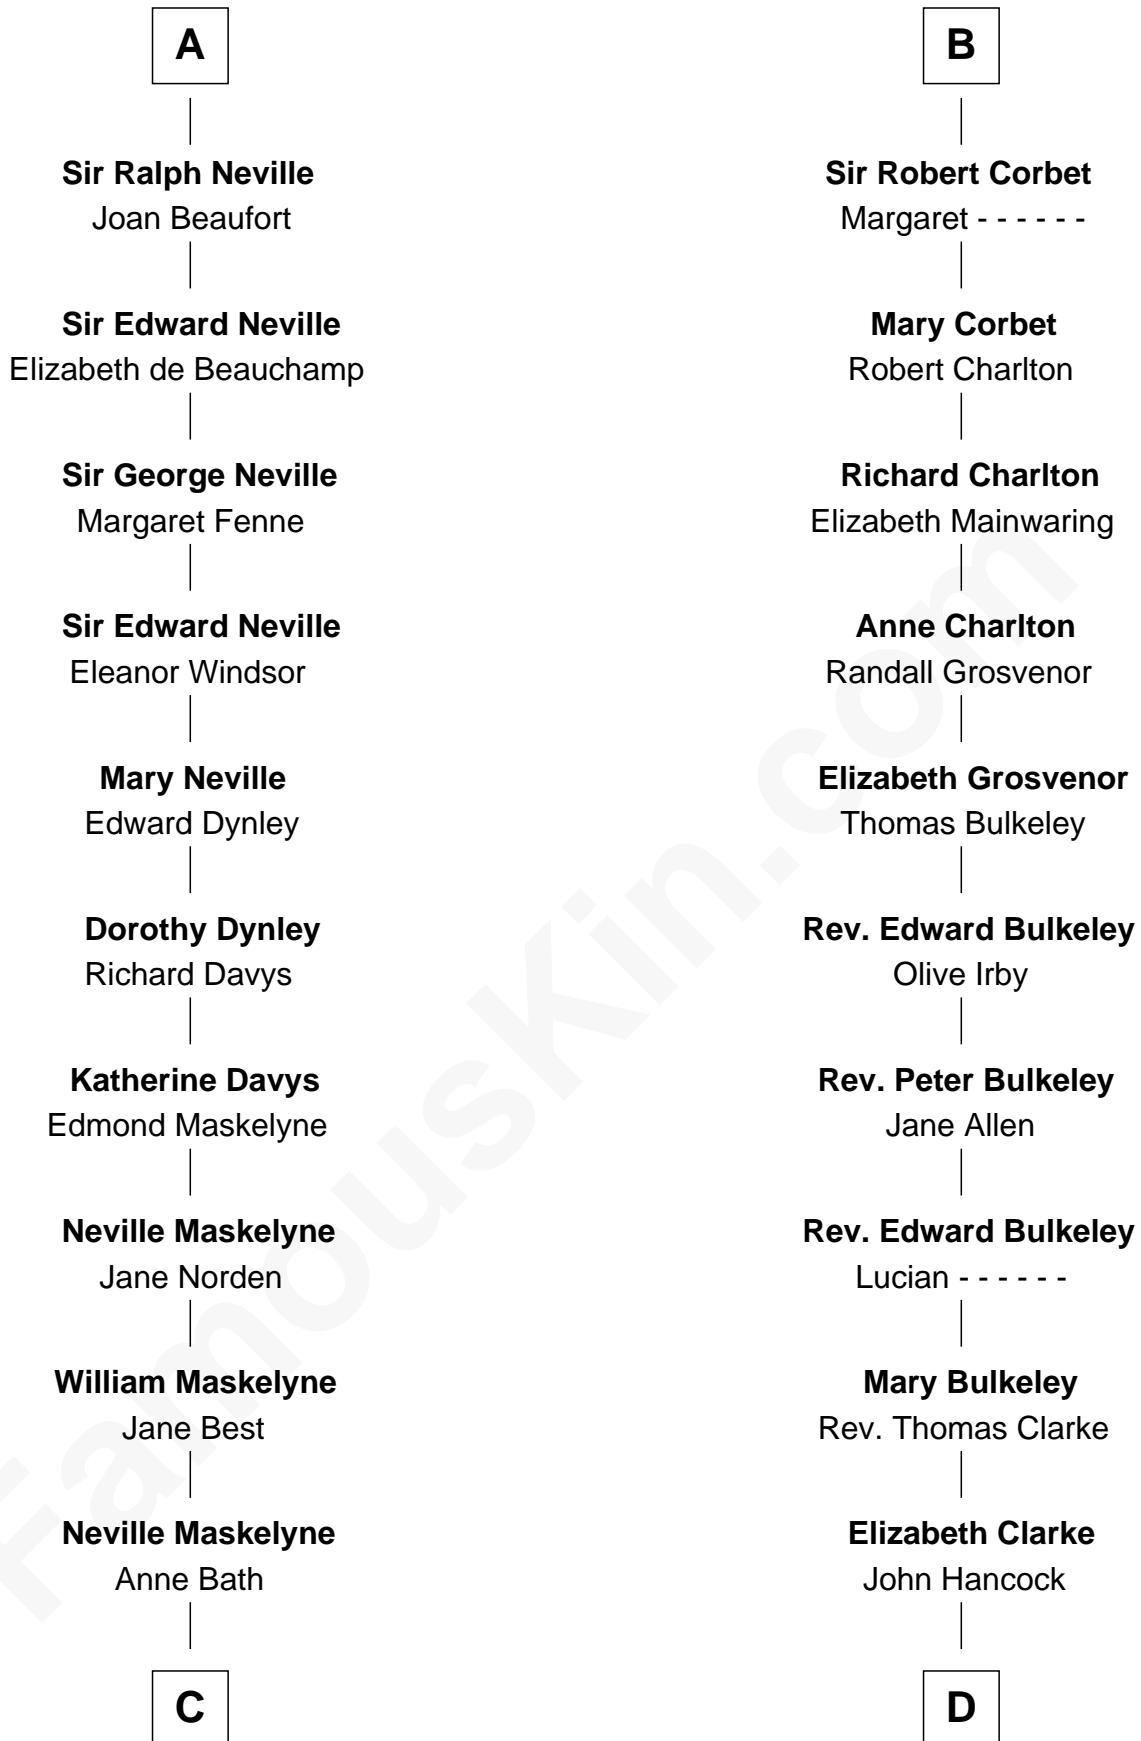

FamousKin.com

Relationship Chart of Lytton Strachey

Author and Co-Founder of Bloomsbury Group

18th cousin 3 times removed of

John Hancock

Signer of the Declaration of Independence

C

Alice Maskelyne

John Kelsall

Jane Kelsall

Sir Henry Strachey

Edward Strachey

Julia Woodburn Kirkpatrick

Sir Richard Strachey

Jane Maria Grant

Lytton Strachey