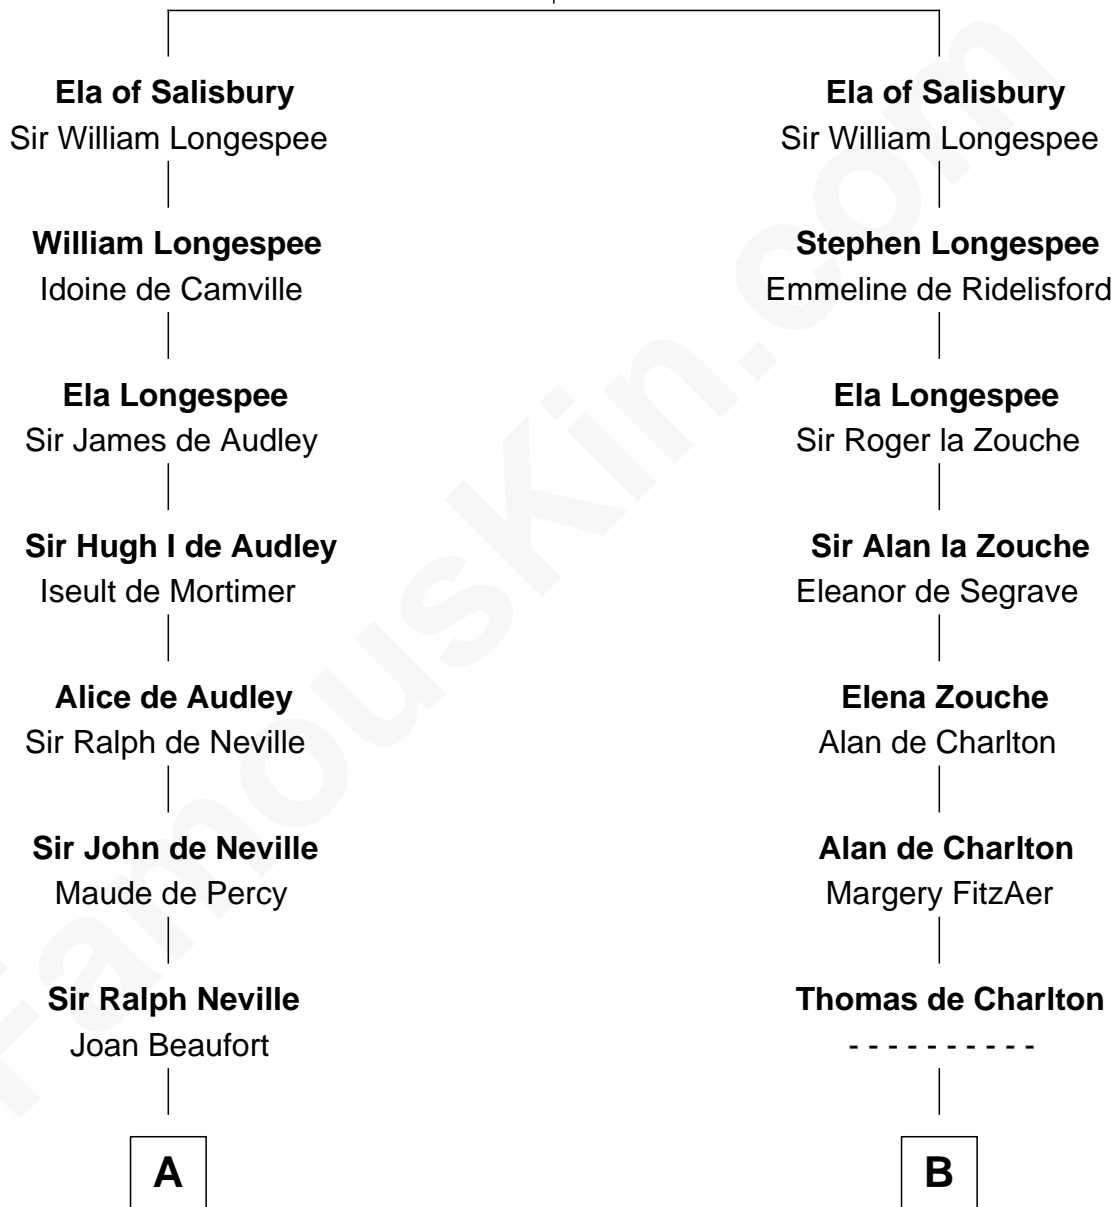

FamousKin.com

Relationship Chart of

Lytton Strachey

Author and Co-Founder of Bloomsbury Group

19th cousin 1 time removed of

John Hancock

Signer of the Declaration of Independence

William FitzPatrick
Eleonore de Vitre

C

Jane Kelsall
Sir Henry Strachey

Edward Strachey
Julia Woodburn Kirkpatrick

Sir Richard Strachey
Jane Maria Grant

Lytton Strachey
British Author

D

Elizabeth Clarke
John Hancock

Rev. John Hancock
Mary Hawke