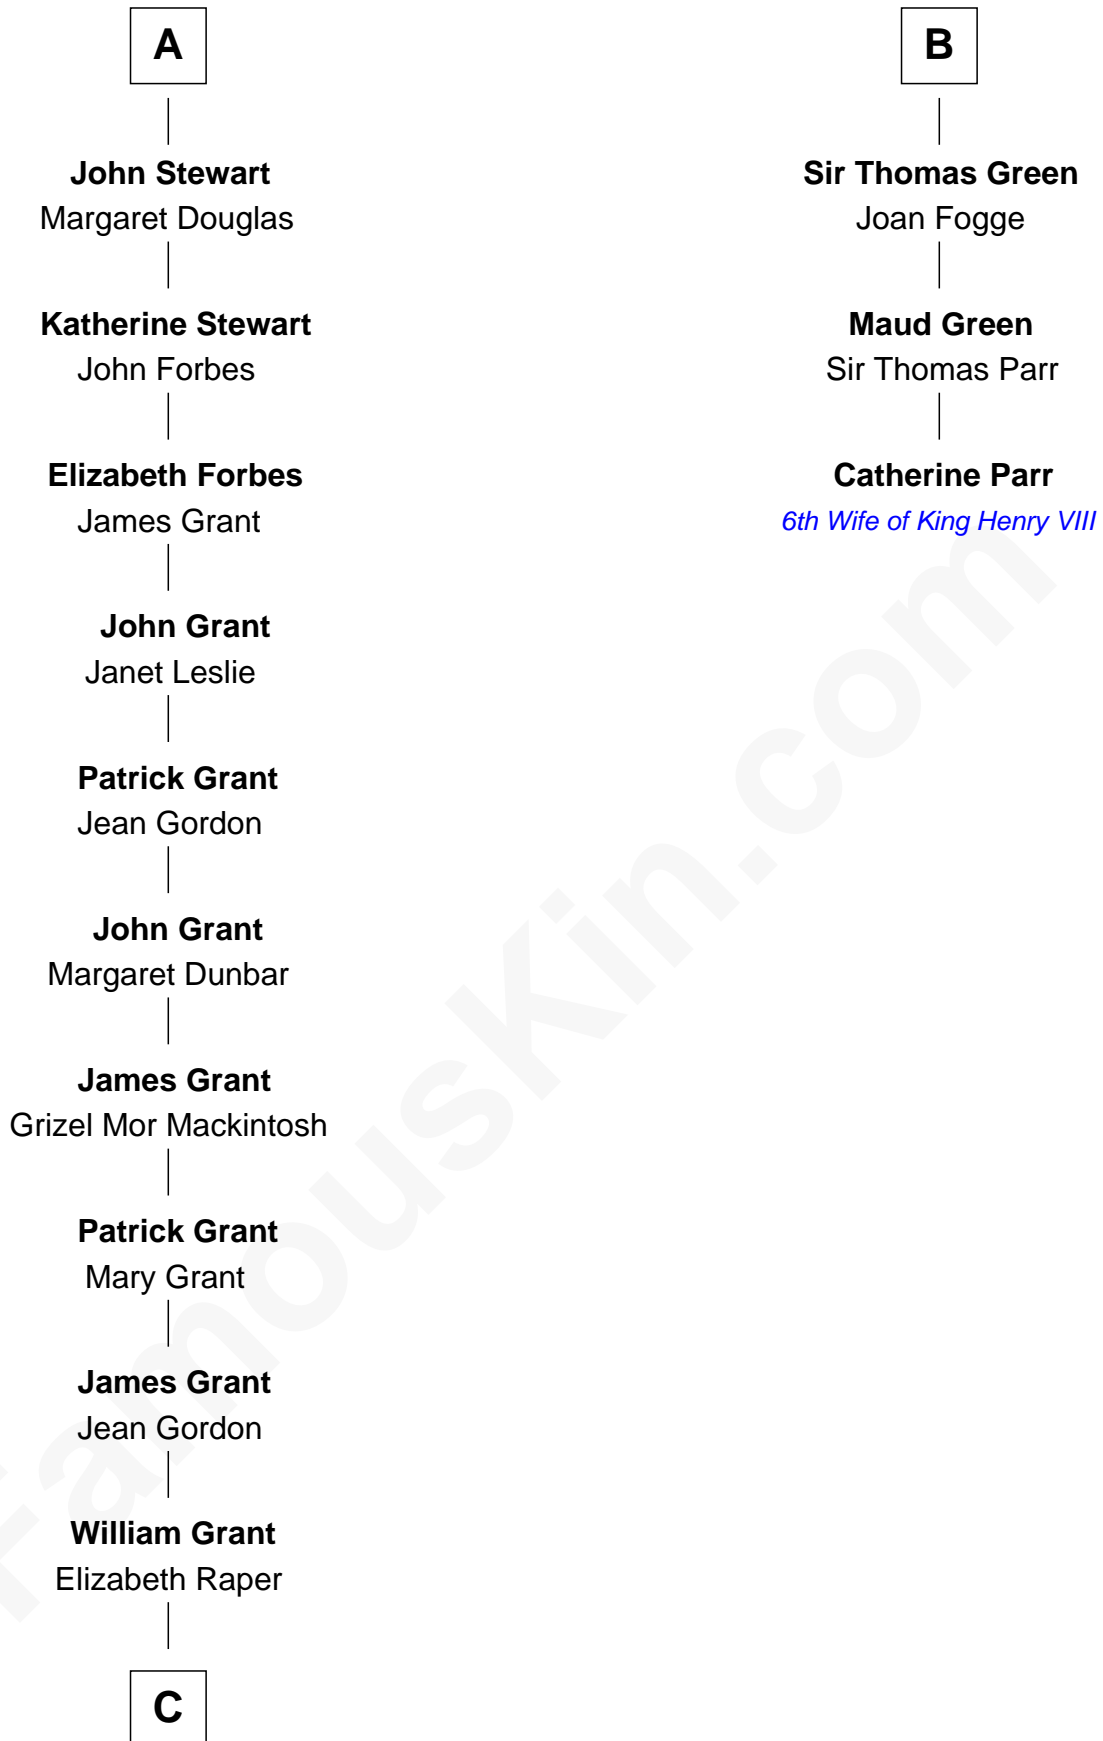

## Relationship Chart of Lytton Strachey

Author and Co-Founder of Bloomsbury Group

9th cousin 11 times removed of

**Catherine Parr**

6th Wife of King Henry VIII

**Sir John FitzGeoffrey**

Isabel le Bigod

**C**