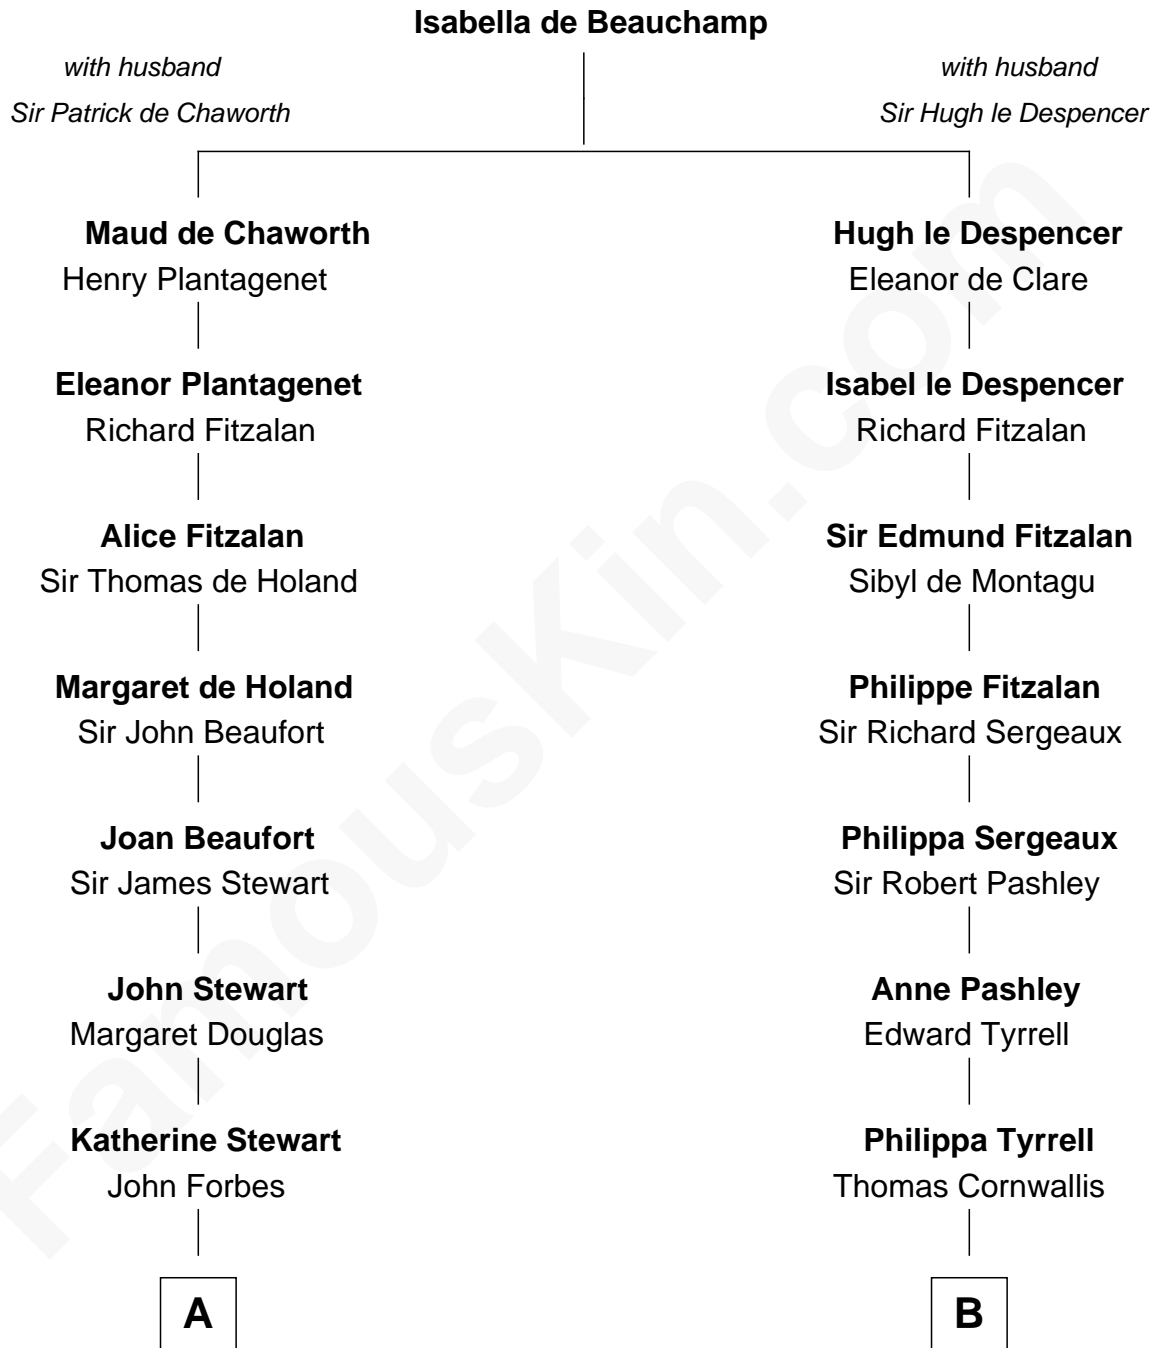

FamousKin.com

Relationship Chart of

Lytton Strachey

Author and Co-Founder of Bloomsbury Group

18th cousin 1 time removed of

General James Longstreet
Confederate Army - U.S. Civil War

C

Jane Maria Grant
Sir Richard Strachey

Lytton Strachey
British Author

D

Hannah FitzRandolph
William Longstreet

James Longstreet
Mary Anna Dent

General James Longstreet
Confederate Army - U.S. Civil War

FamousKin.com