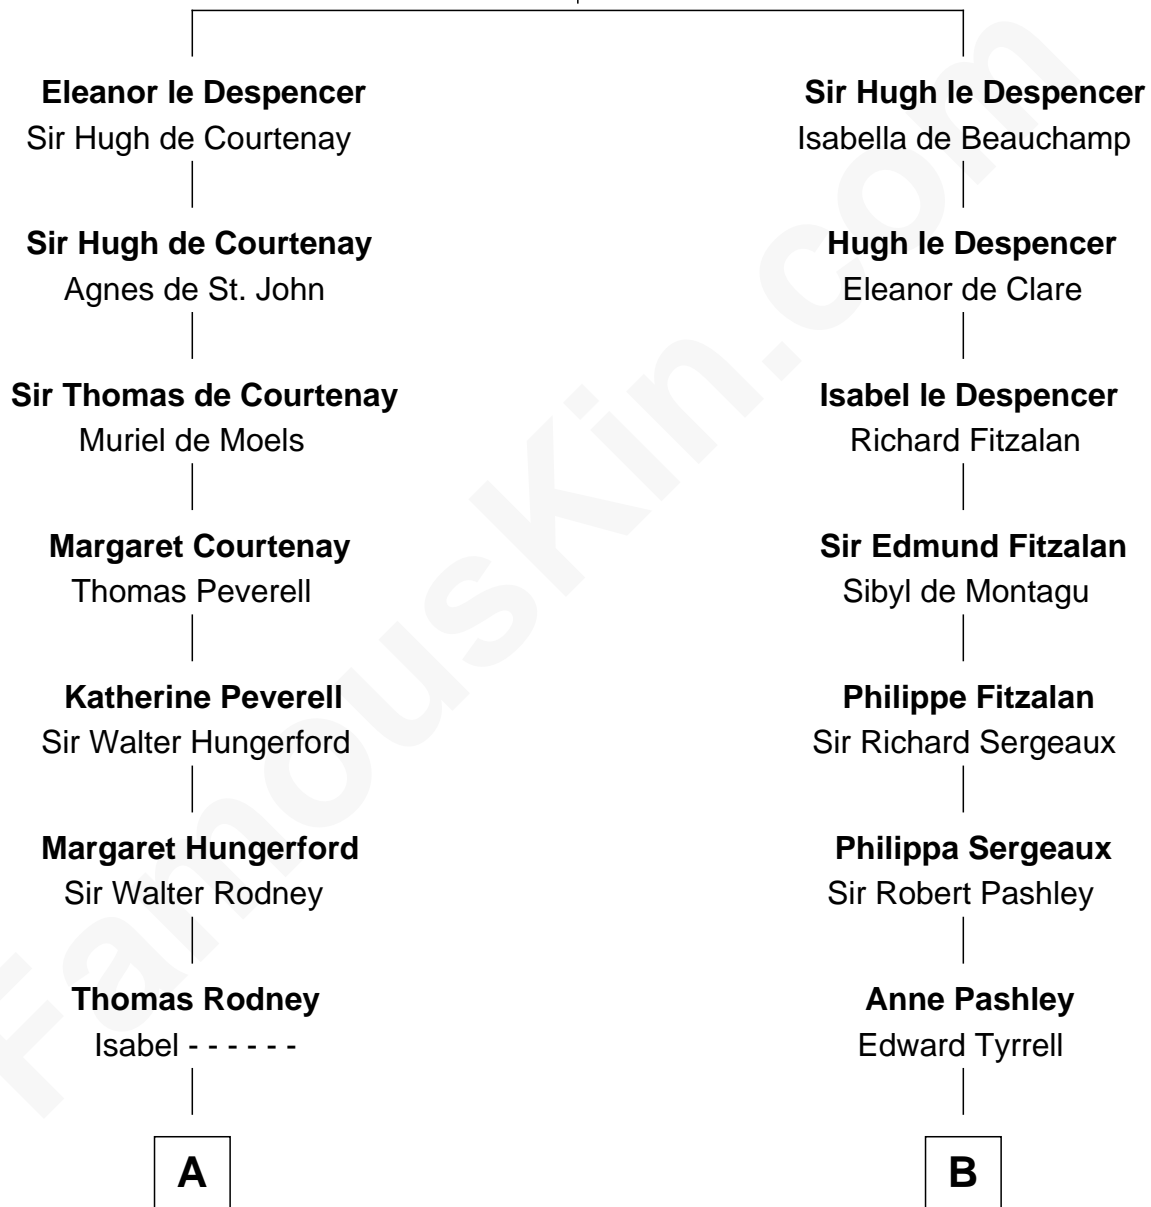

## Relationship Chart of

### Lytton Strachey

Author and Co-Founder of Bloomsbury Group

18th cousin 2 times removed of

**General James Longstreet**  
Confederate Army - U.S. Civil War

**Sir Hugh le Despencer**  
Aveline Basset

**C**

**Sir Richard Strachey**

Jane Maria Grant

**Lytton Strachey**

*British Author*

**D**

**Deliverance Coward**

James FitzRandolph

**Hannah FitzRandolph**