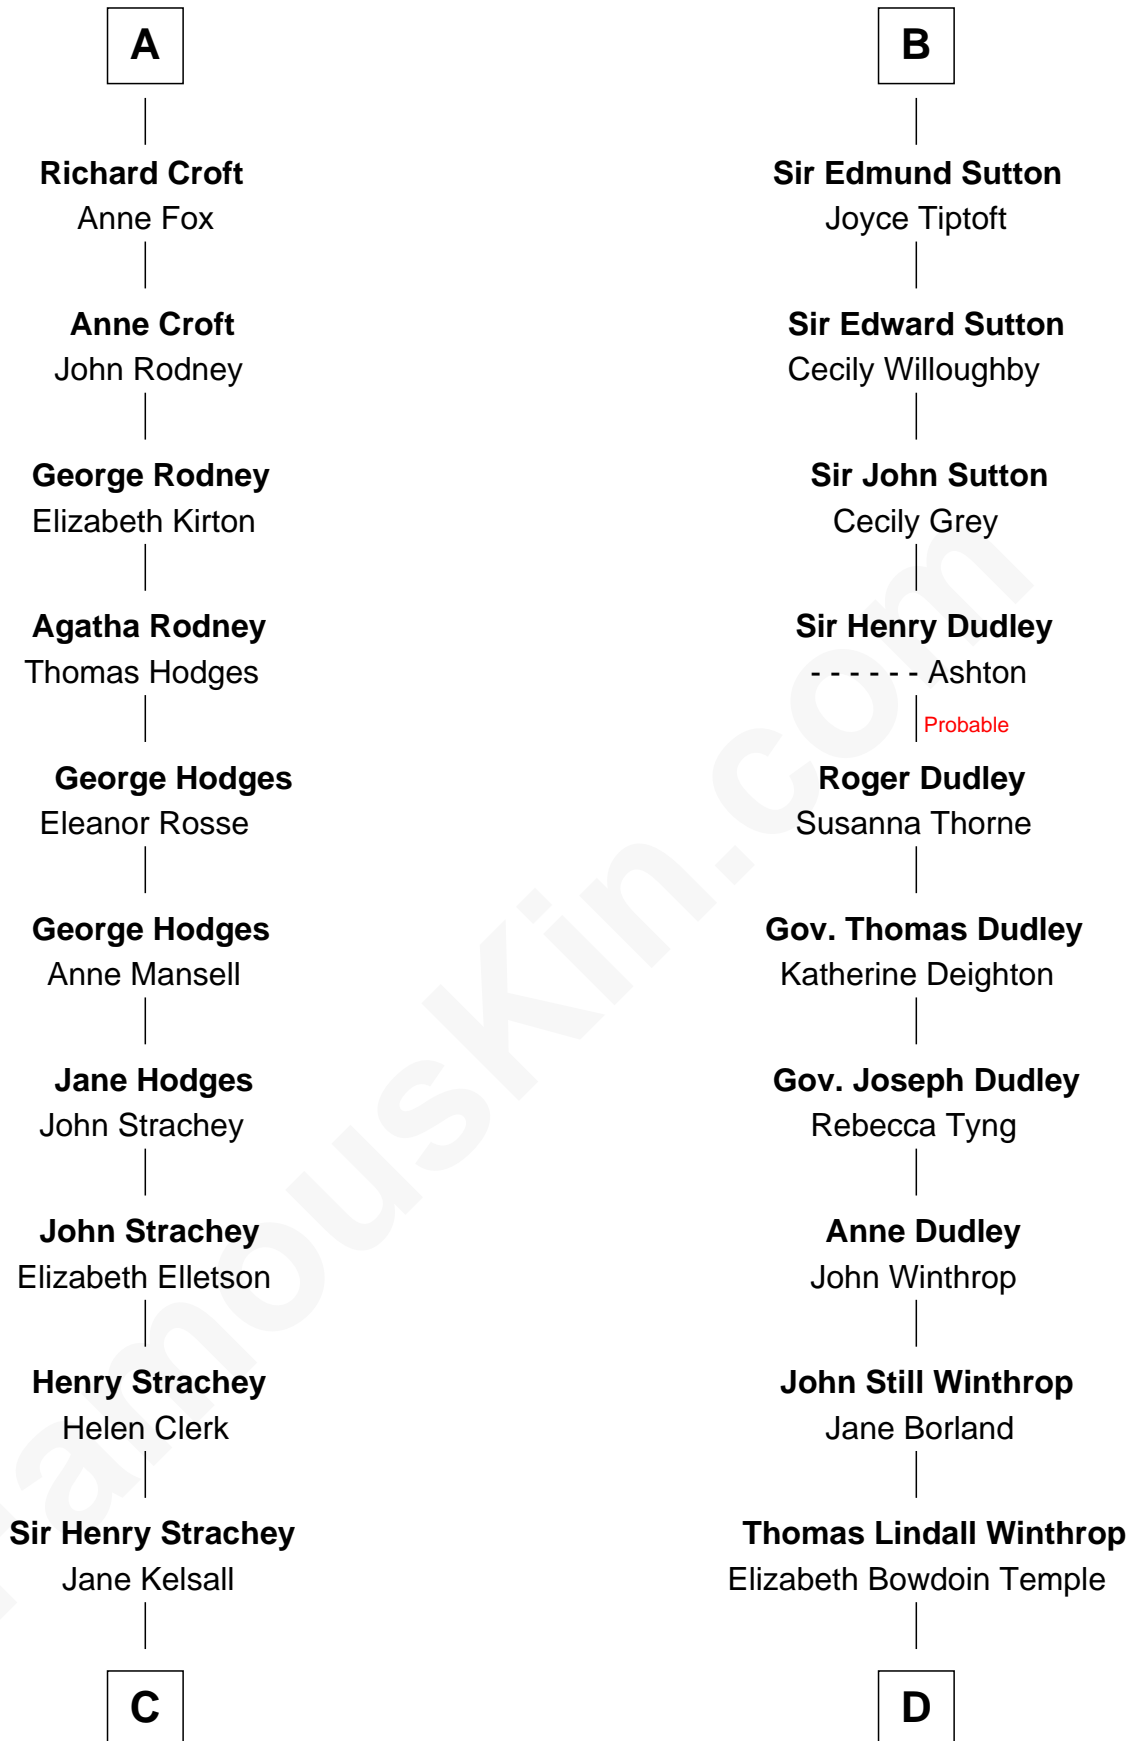

FamousKin.com

Relationship Chart of

Lytton Strachey

Author and Co-Founder of Bloomsbury Group

19th cousin 2 times removed of

John Kerry

68th U.S. Secretary of State

C

Edward Strachey
Julia Woodburn Kirkpatrick

Sir Richard Strachey
Jane Maria Grant

Lytton Strachey
British Author

D

Robert Charles Winthrop
Elizabeth Cabot Blanchard

Robert Charles Winthrop
Elizabeth Mason

Margaret Tyndal Winthrop
James Grant Forbes