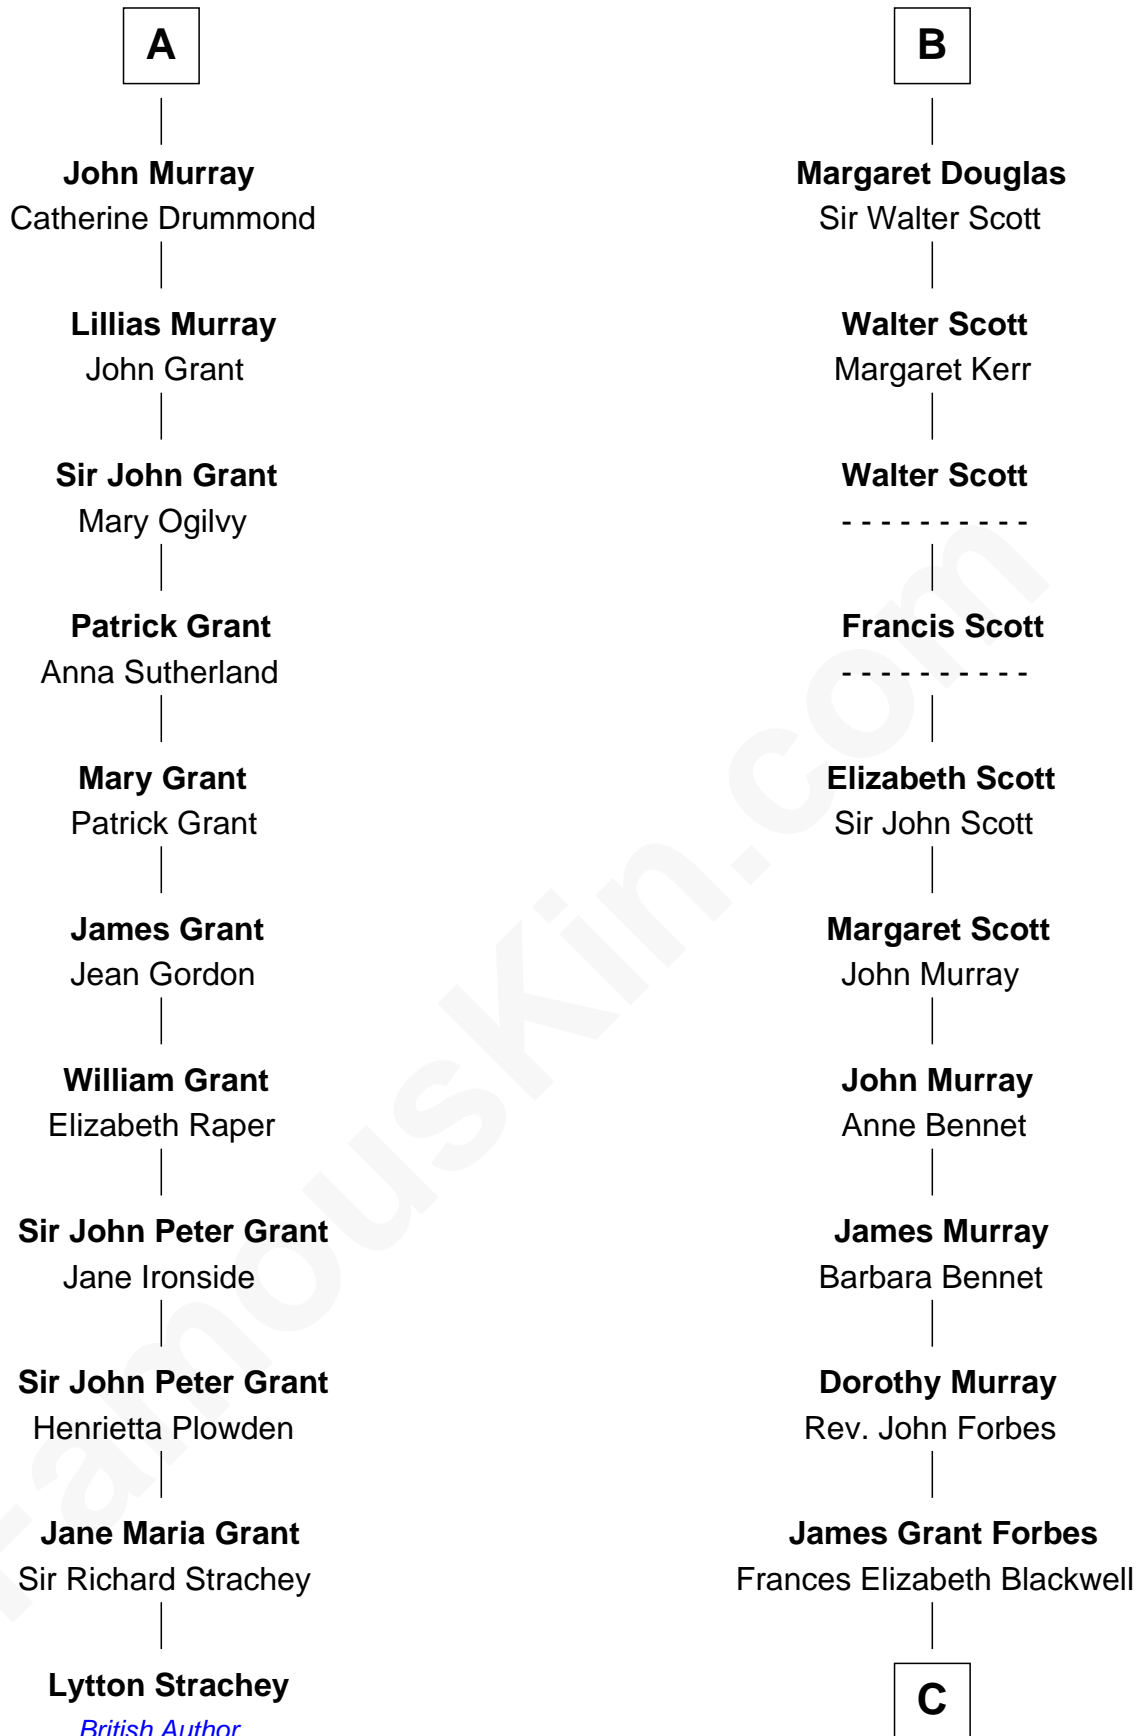

FamousKin.com

Relationship Chart of

Lytton Strachey

Author and Co-Founder of Bloomsbury Group

17th cousin 4 times removed of

John Kerry

68th U.S. Secretary of State

C

John Murray Forbes

Anna Howell

Francis Blackwell Forbes

Isabel Clarke

James Grant Forbes

Margaret Tyndal Winthrop

Rosemary Isabel Forbes

Richard John Kerry