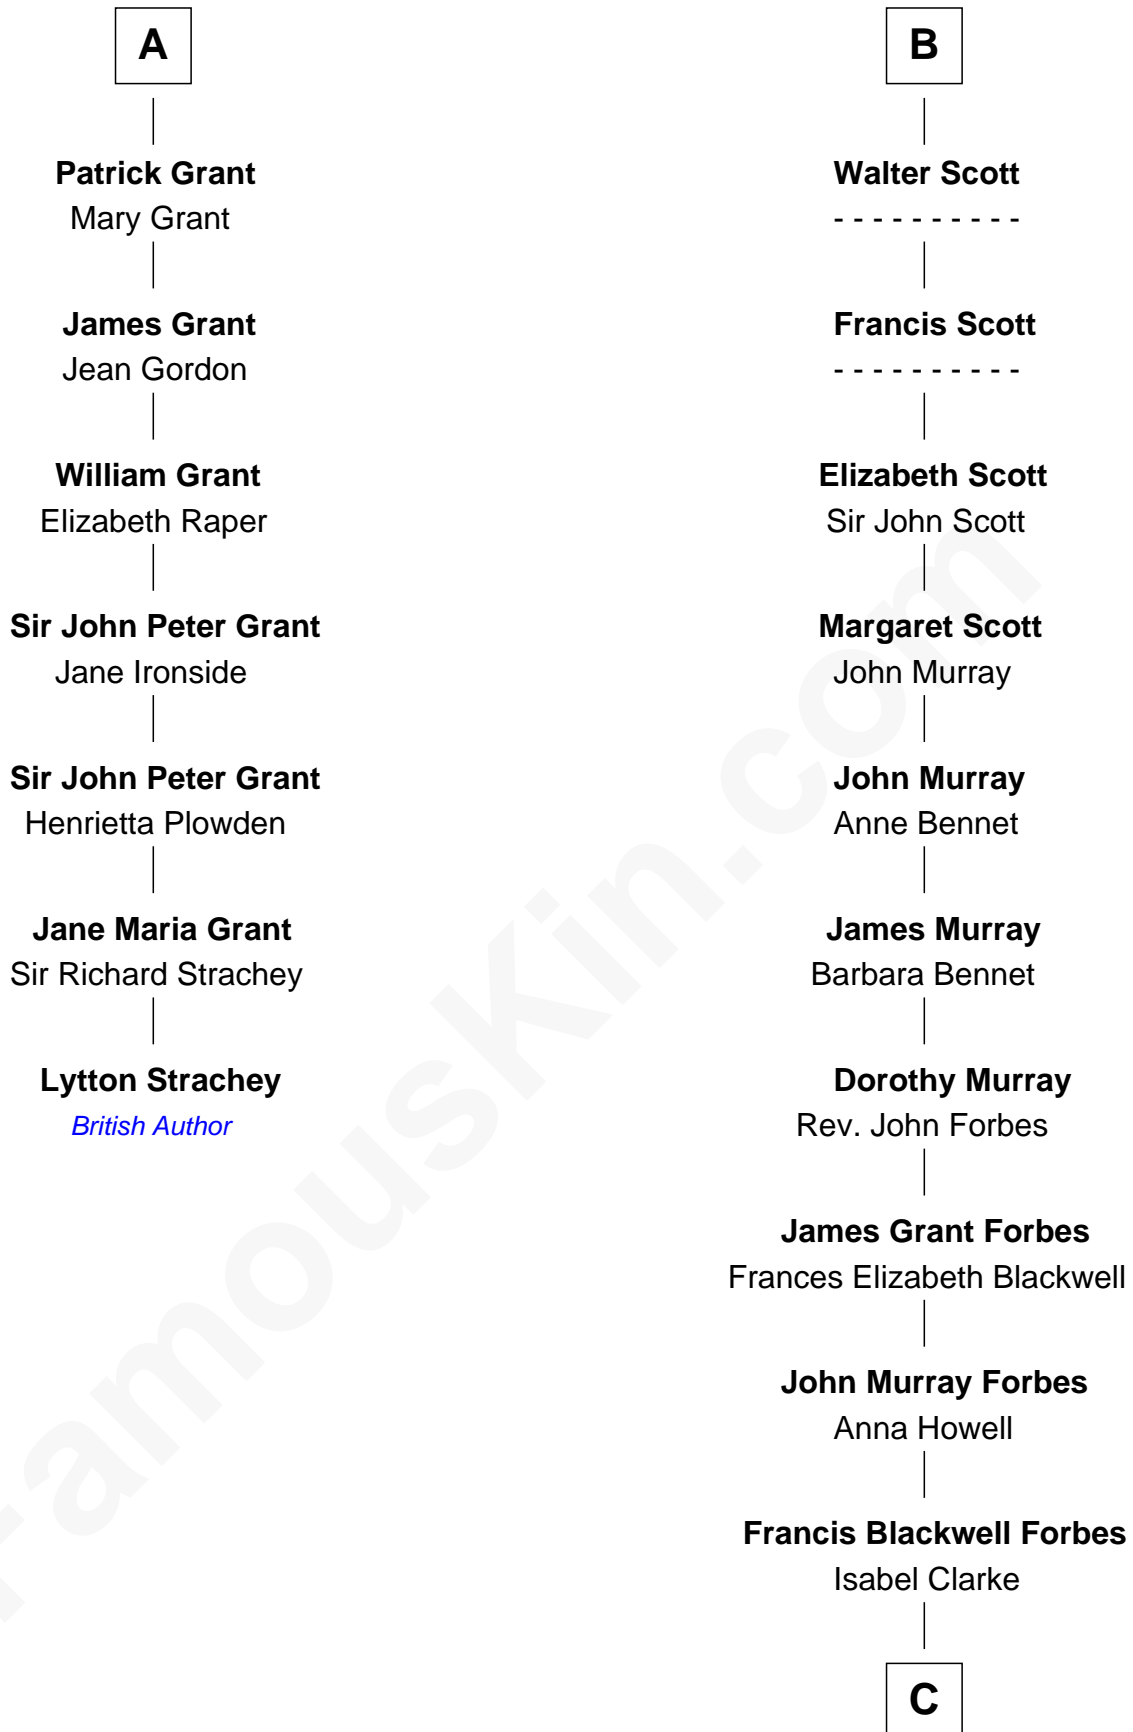

## Relationship Chart of

### Lytton Strachey

Author and Co-Founder of Bloomsbury Group

13th cousin 6 times removed of

**John Kerry**

68th U.S. Secretary of State

**C**

James Grant Forbes  
Margaret Tyndal Winthrop

Rosemary Isabel Forbes  
Richard John Kerry

John Kerry  
*68th U.S. Secretary of State*

FamousKin.com