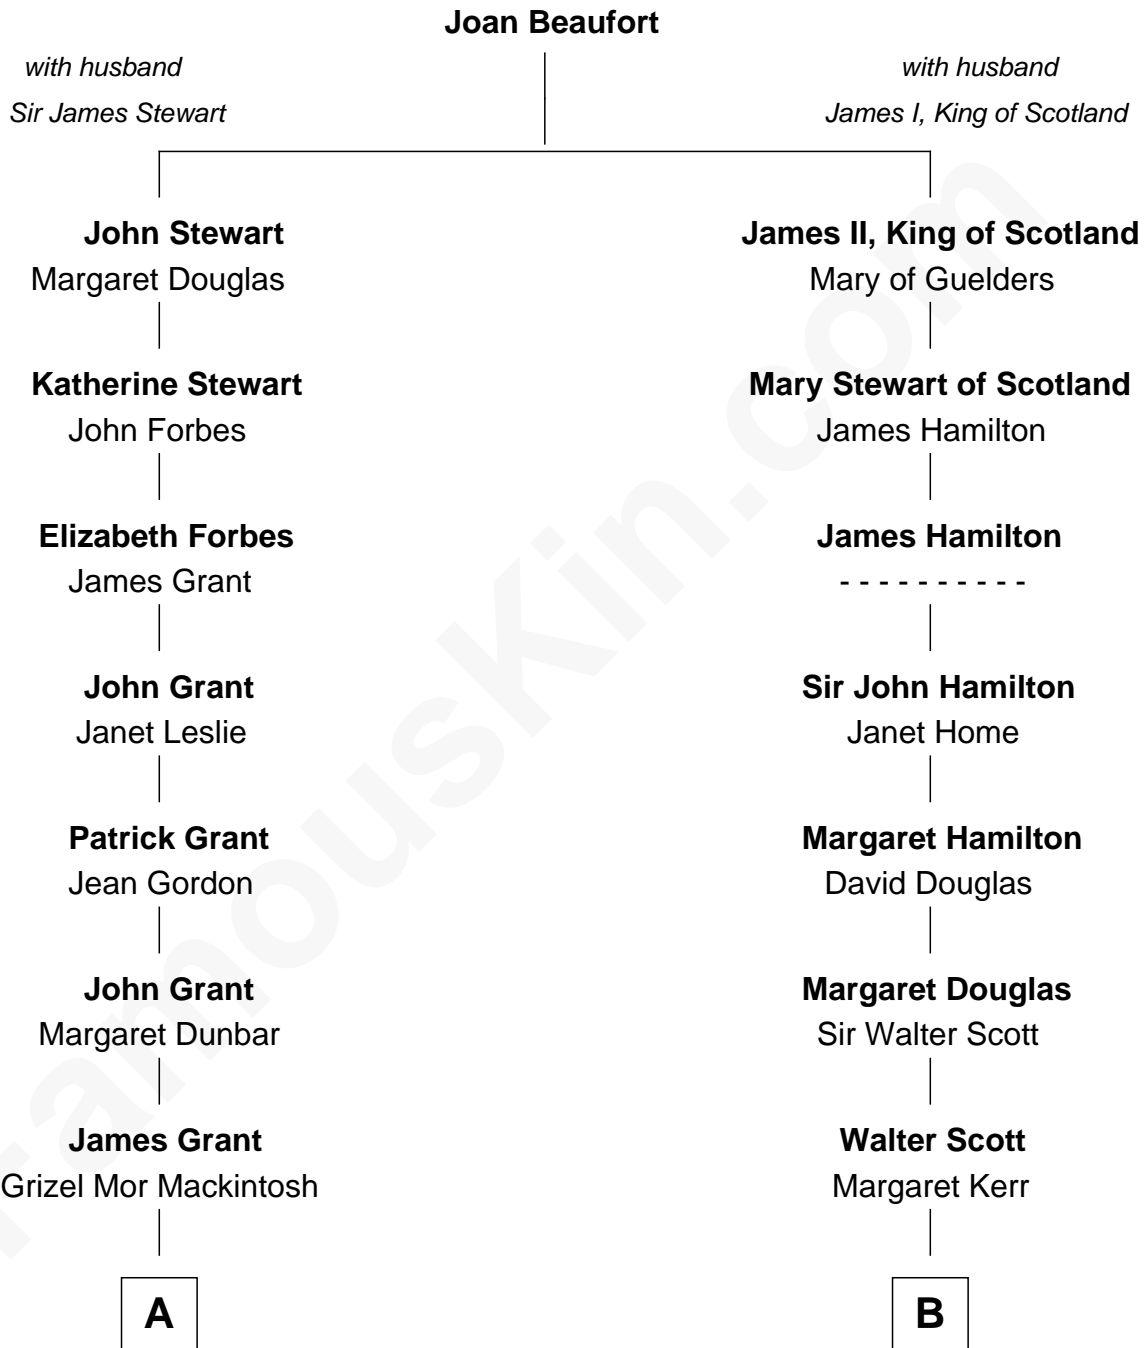

## Relationship Chart of

### Lytton Strachey

Author and Co-Founder of Bloomsbury Group

13th cousin 6 times removed of

**John Kerry**

68th U.S. Secretary of State

**C**

James Grant Forbes  
Margaret Tyndal Winthrop

Rosemary Isabel Forbes  
Richard John Kerry

John Kerry  
*68th U.S. Secretary of State*

FamousKin.com