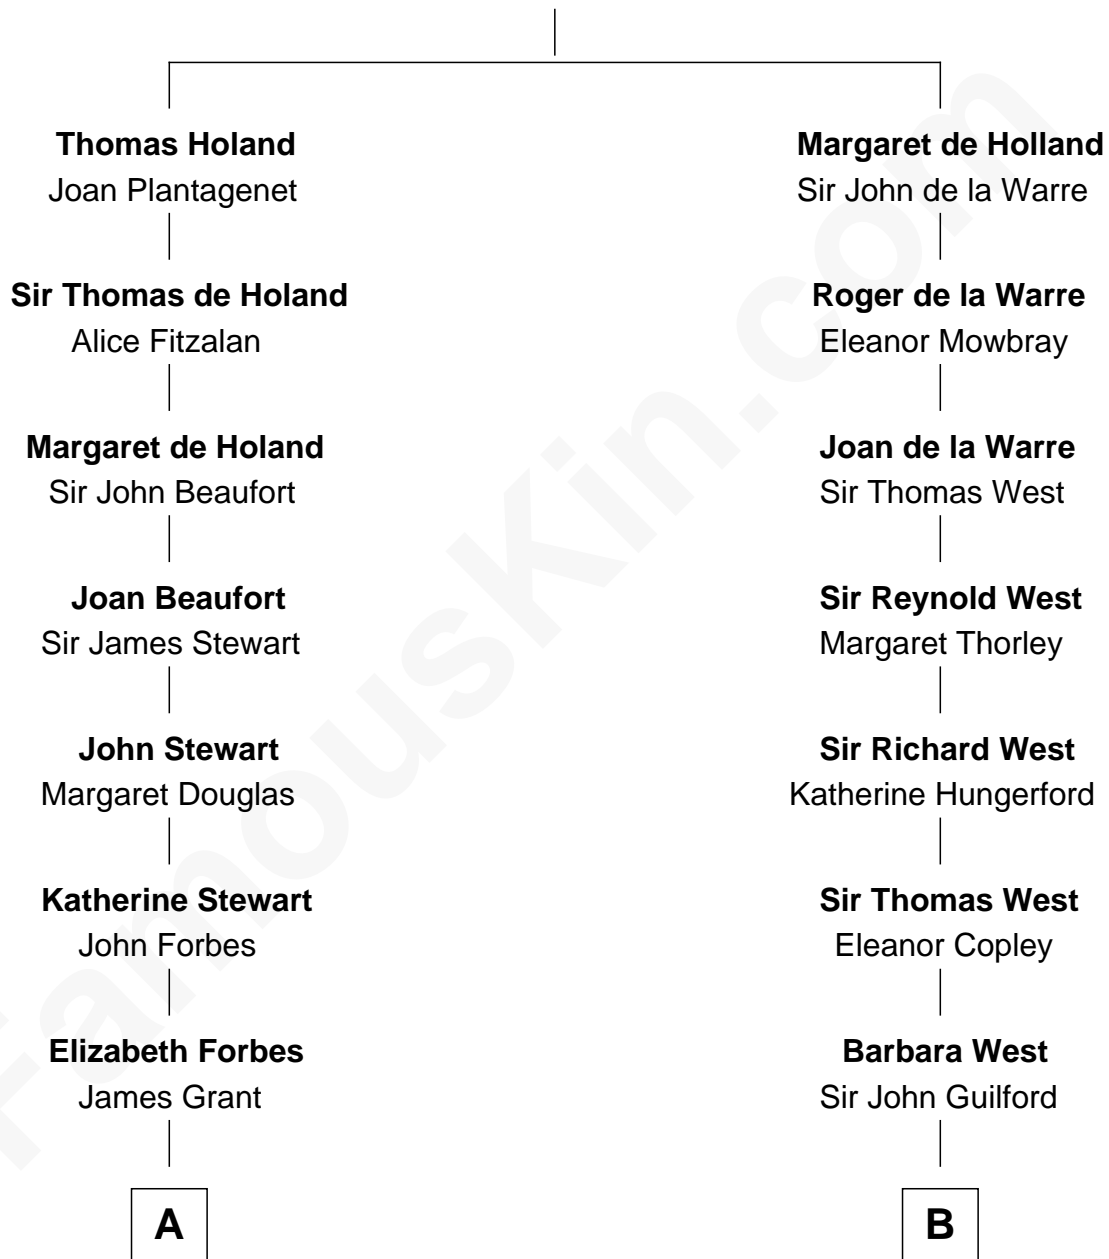

## Relationship Chart of

### Lytton Strachey

Author and Co-Founder of Bloomsbury Group

17th cousin 4 times removed of

### Sir Robert de Holland

Maude la Zouche

**C**

**Harriet Eleanor Fay**  
Rev. James Smith Bush

**Samuel Prescott Bush**  
Flora Sheldon

**Prescott Sheldon Bush**  
Dorothy Wear Walker

**George Herbert Walker Bush**  
Barbara Pierce