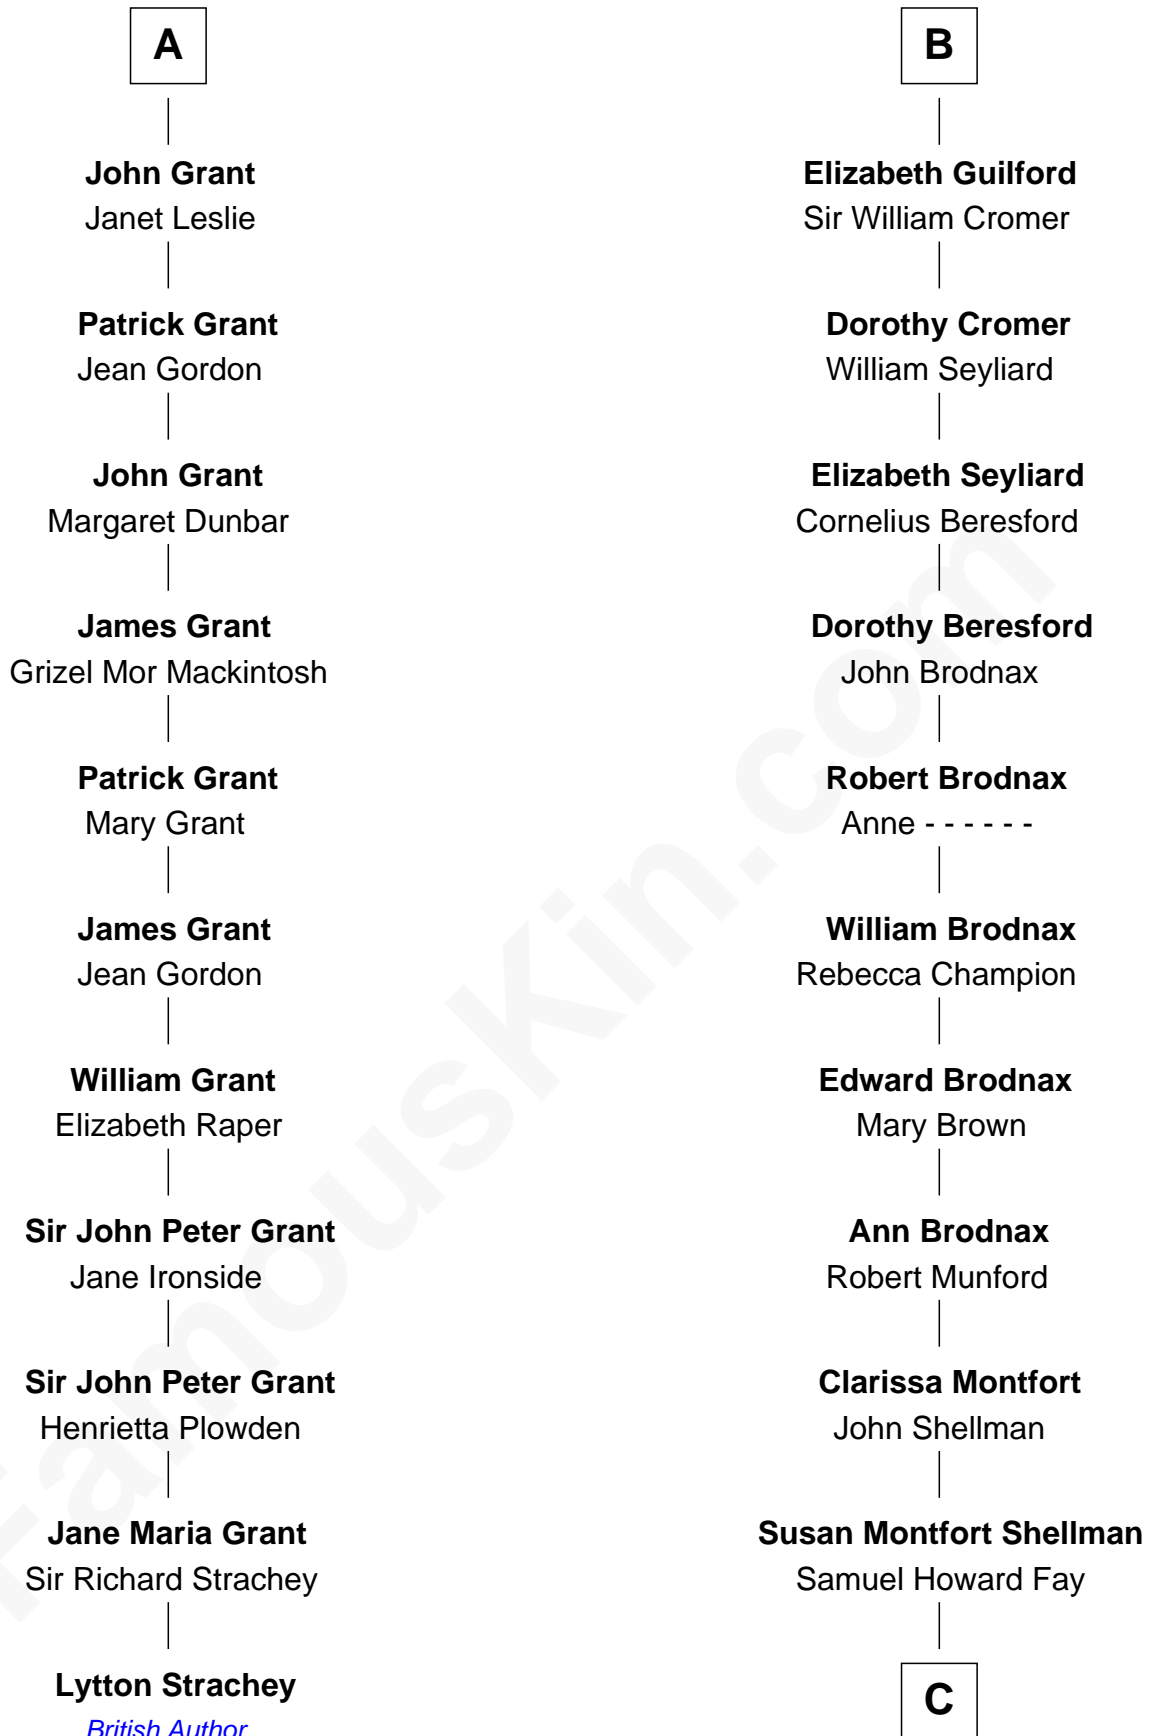

## Relationship Chart of

### Jeb Bush

43rd Governor of Florida

### Sir Robert de Holland

Maude la Zouche

**C**

**Harriet Eleanor Fay**  
Rev. James Smith Bush

**Samuel Prescott Bush**  
Flora Sheldon

**Prescott Sheldon Bush**  
Dorothy Wear Walker

**George Herbert Walker Bush**  
Barbara Pierce