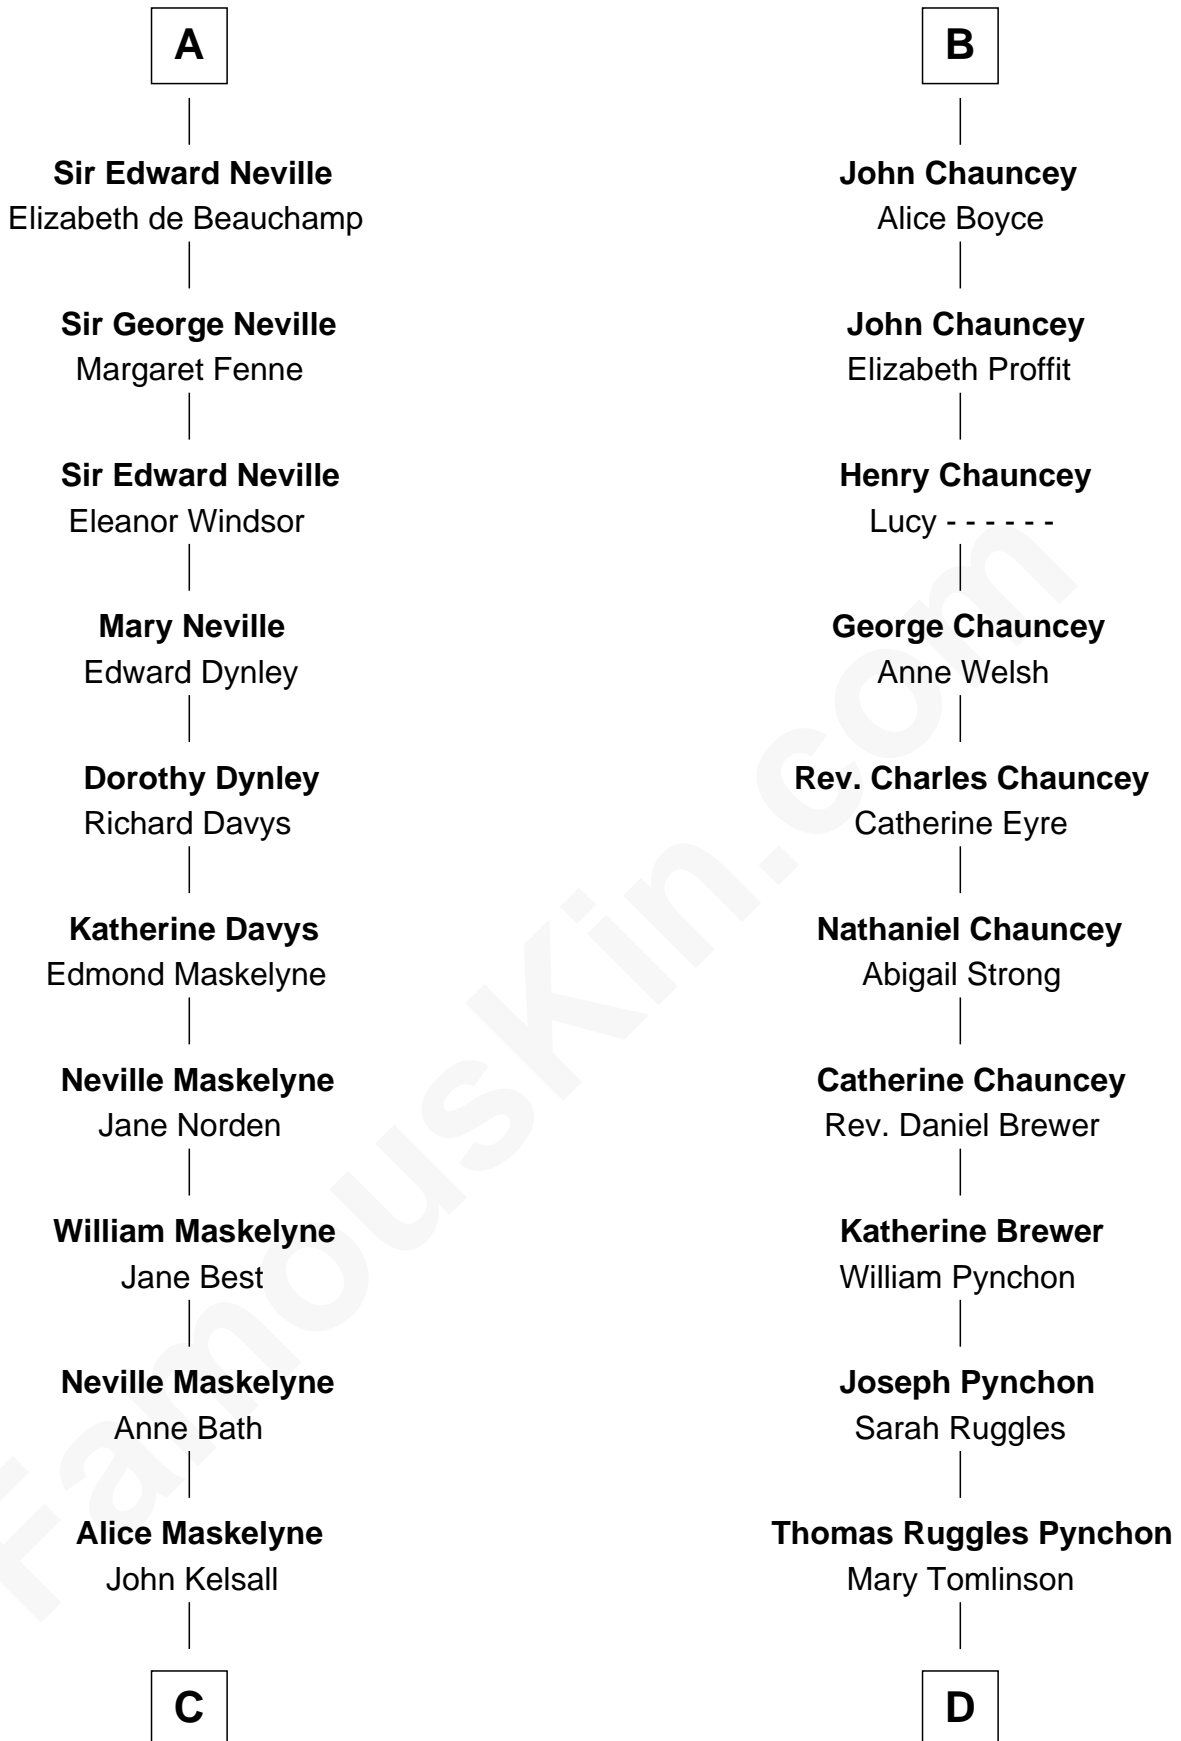

FamousKin.com

Relationship Chart of

Lytton Strachey

Author and Co-Founder of Bloomsbury Group

20th cousin 1 time removed of

Thomas Pynchon
American Novelist

C

Jane Kelsall
Sir Henry Strachey

Edward Strachey
Julia Woodburn Kirkpatrick

Sir Richard Strachey
Jane Maria Grant

Lytton Strachey
British Author

D

William Henry Ruggles Pynchon
Mary Murdock

William Lyon Pynchon
Annie Payne Cogswell

William Henry Chichele Pynchon
Carrie Susan Moyses