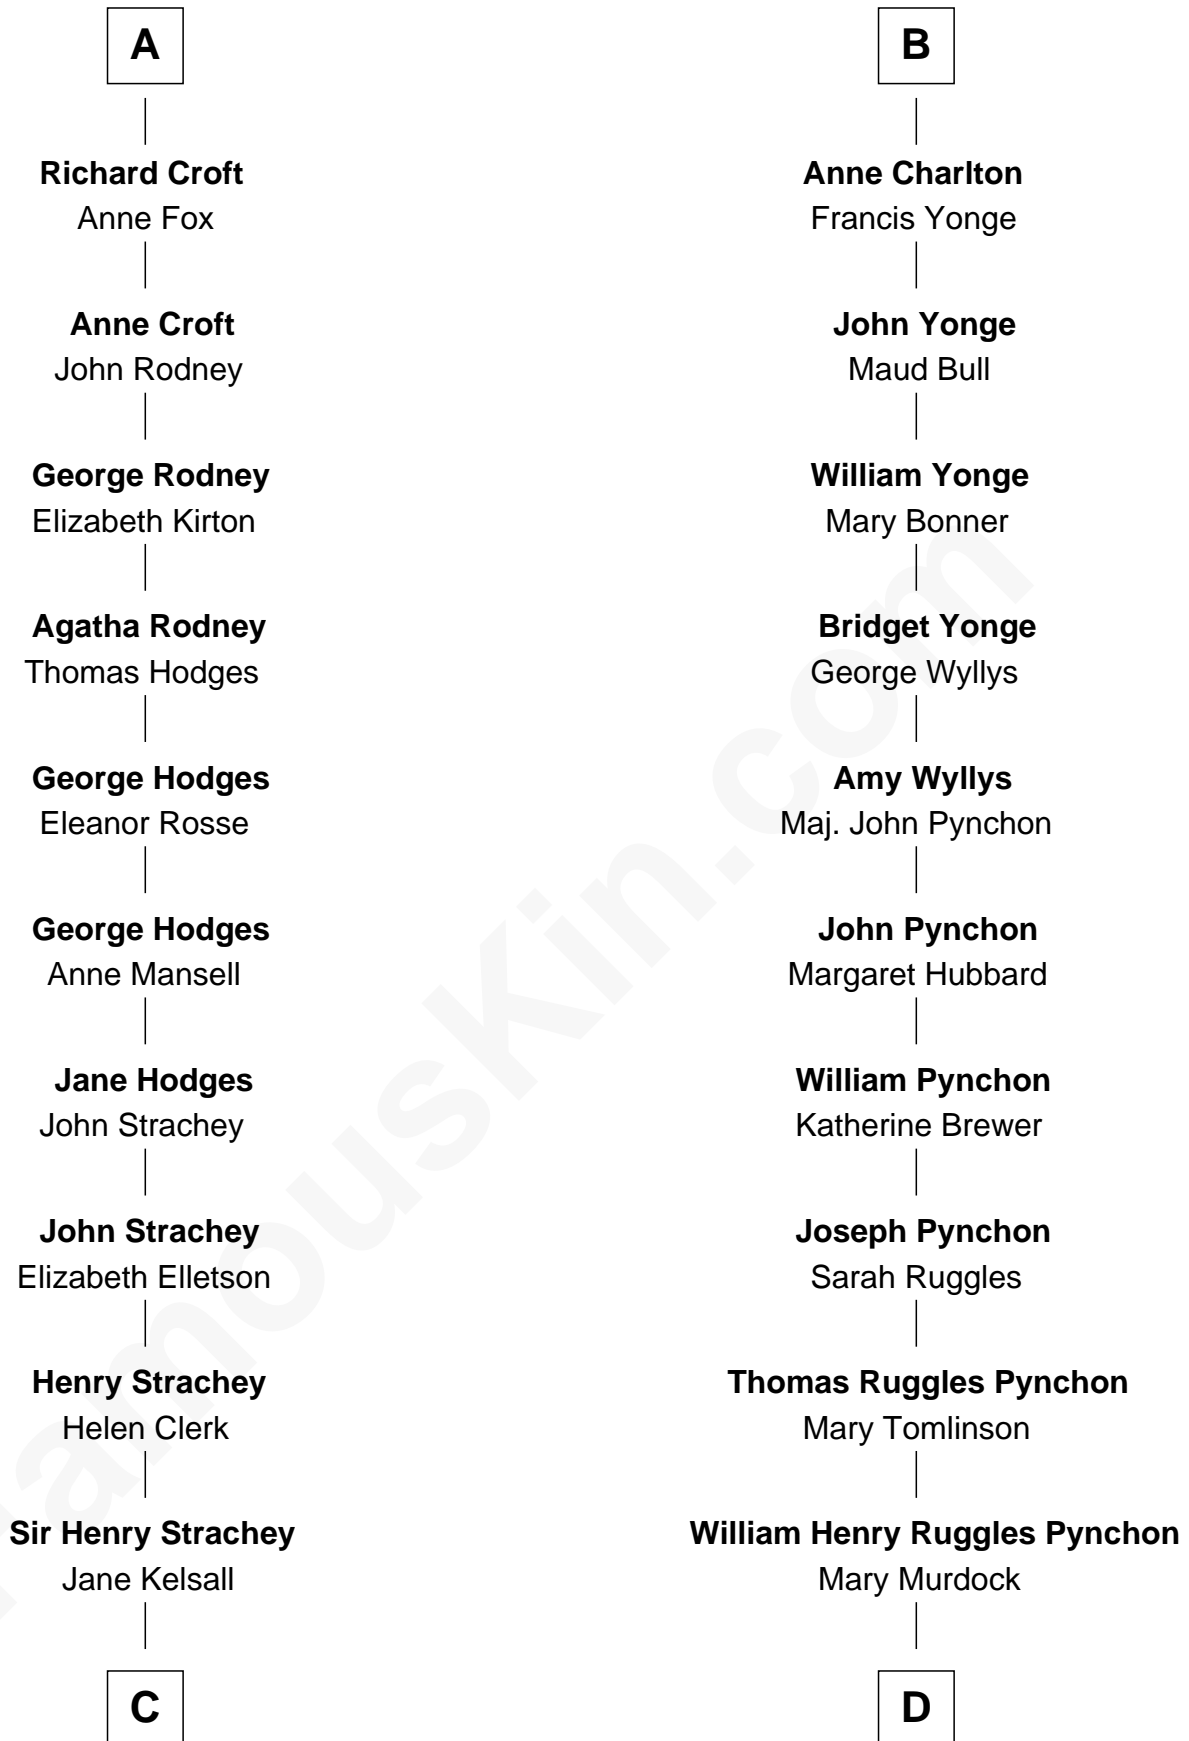

FamousKin.com

Relationship Chart of

Lytton Strachey

Author and Co-Founder of Bloomsbury Group

19th cousin 1 time removed of

Thomas Pynchon
American Novelist

Sir Roger de Somery
Nichole d'Aubenev

C

Edward Strachey
Julia Woodburn Kirkpatrick

Sir Richard Strachey
Jane Maria Grant

Lytton Strachey
British Author

D

William Lyon Pynchon
Annie Payne Cogswell

William Henry Chichele Pynchon
Carrie Susan Moyses