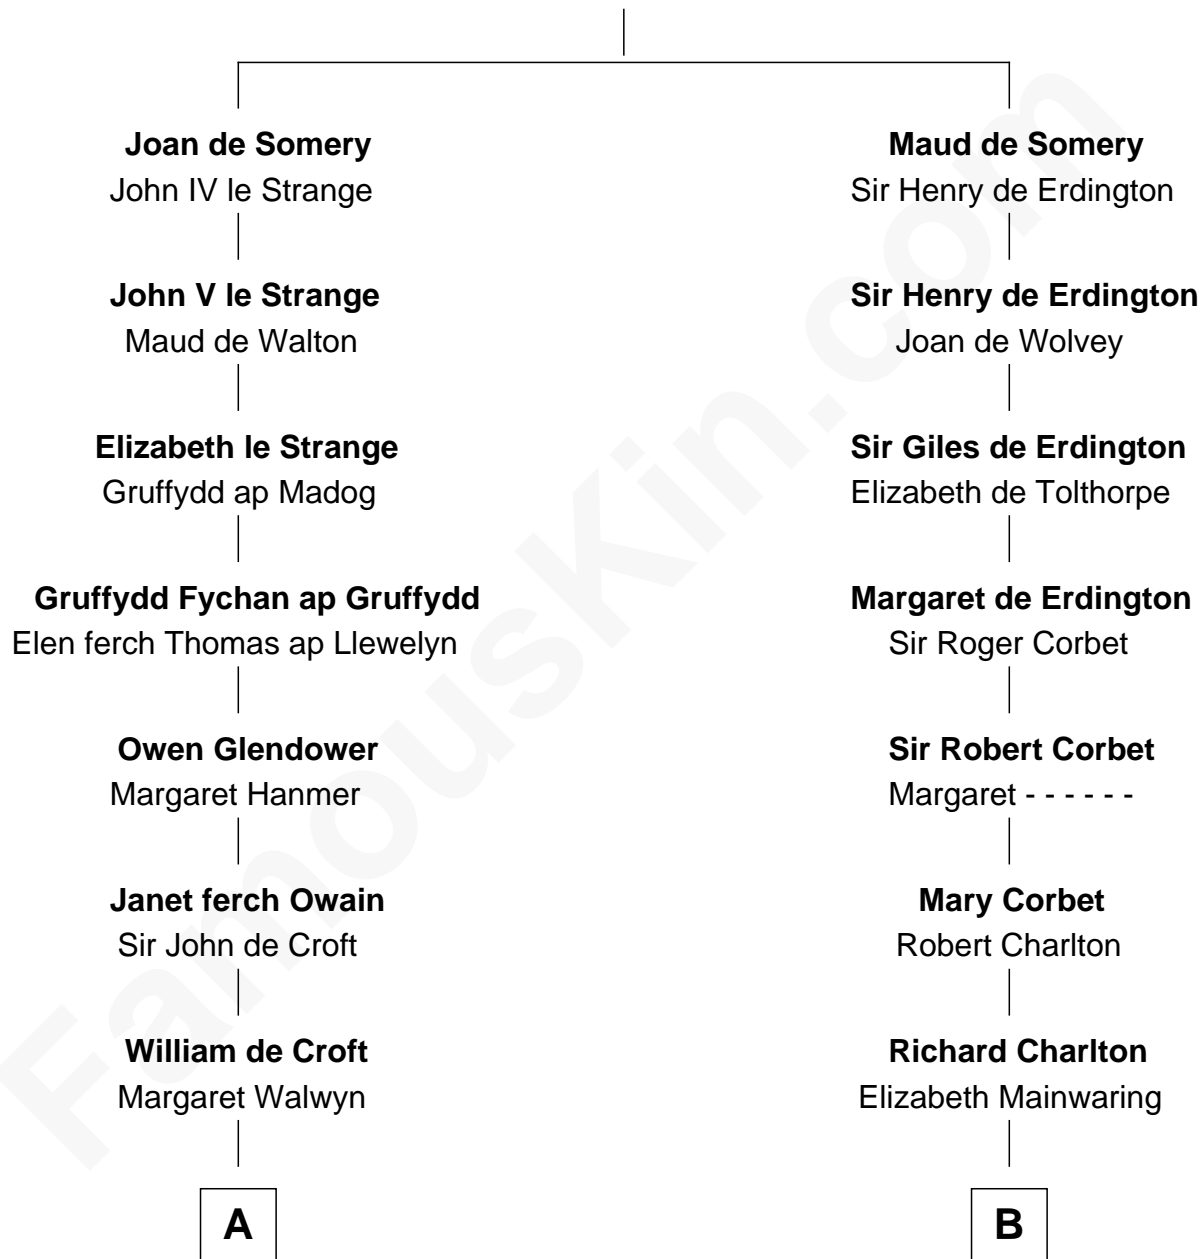

FamousKin.com

Relationship Chart of

Lytton Strachey

Author and Co-Founder of Bloomsbury Group

19th cousin 1 time removed of

Thomas Pynchon
American Novelist

Sir Roger de Somery
Nichole d'Aubenev

C

Edward Strachey
Julia Woodburn Kirkpatrick

Sir Richard Strachey
Jane Maria Grant

Lytton Strachey
British Author

D

William Lyon Pynchon
Annie Payne Cogswell

William Henry Chichele Pynchon
Carrie Susan Moyses